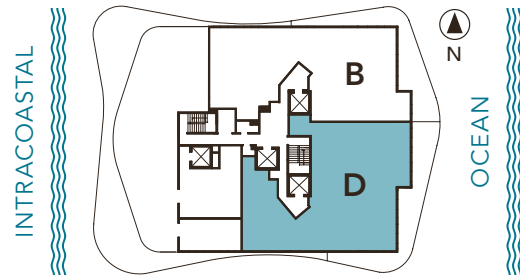

PENTHOUSE D
FIRST FLOOR

5 BEDROOMS	
6 BATHROOMS	
A/C AREA	5,925 SF
BALCONY	1,218 SF
TOTAL	7,143 SF

Bernardo Fort Brescia
Bernardo Fort Brescia