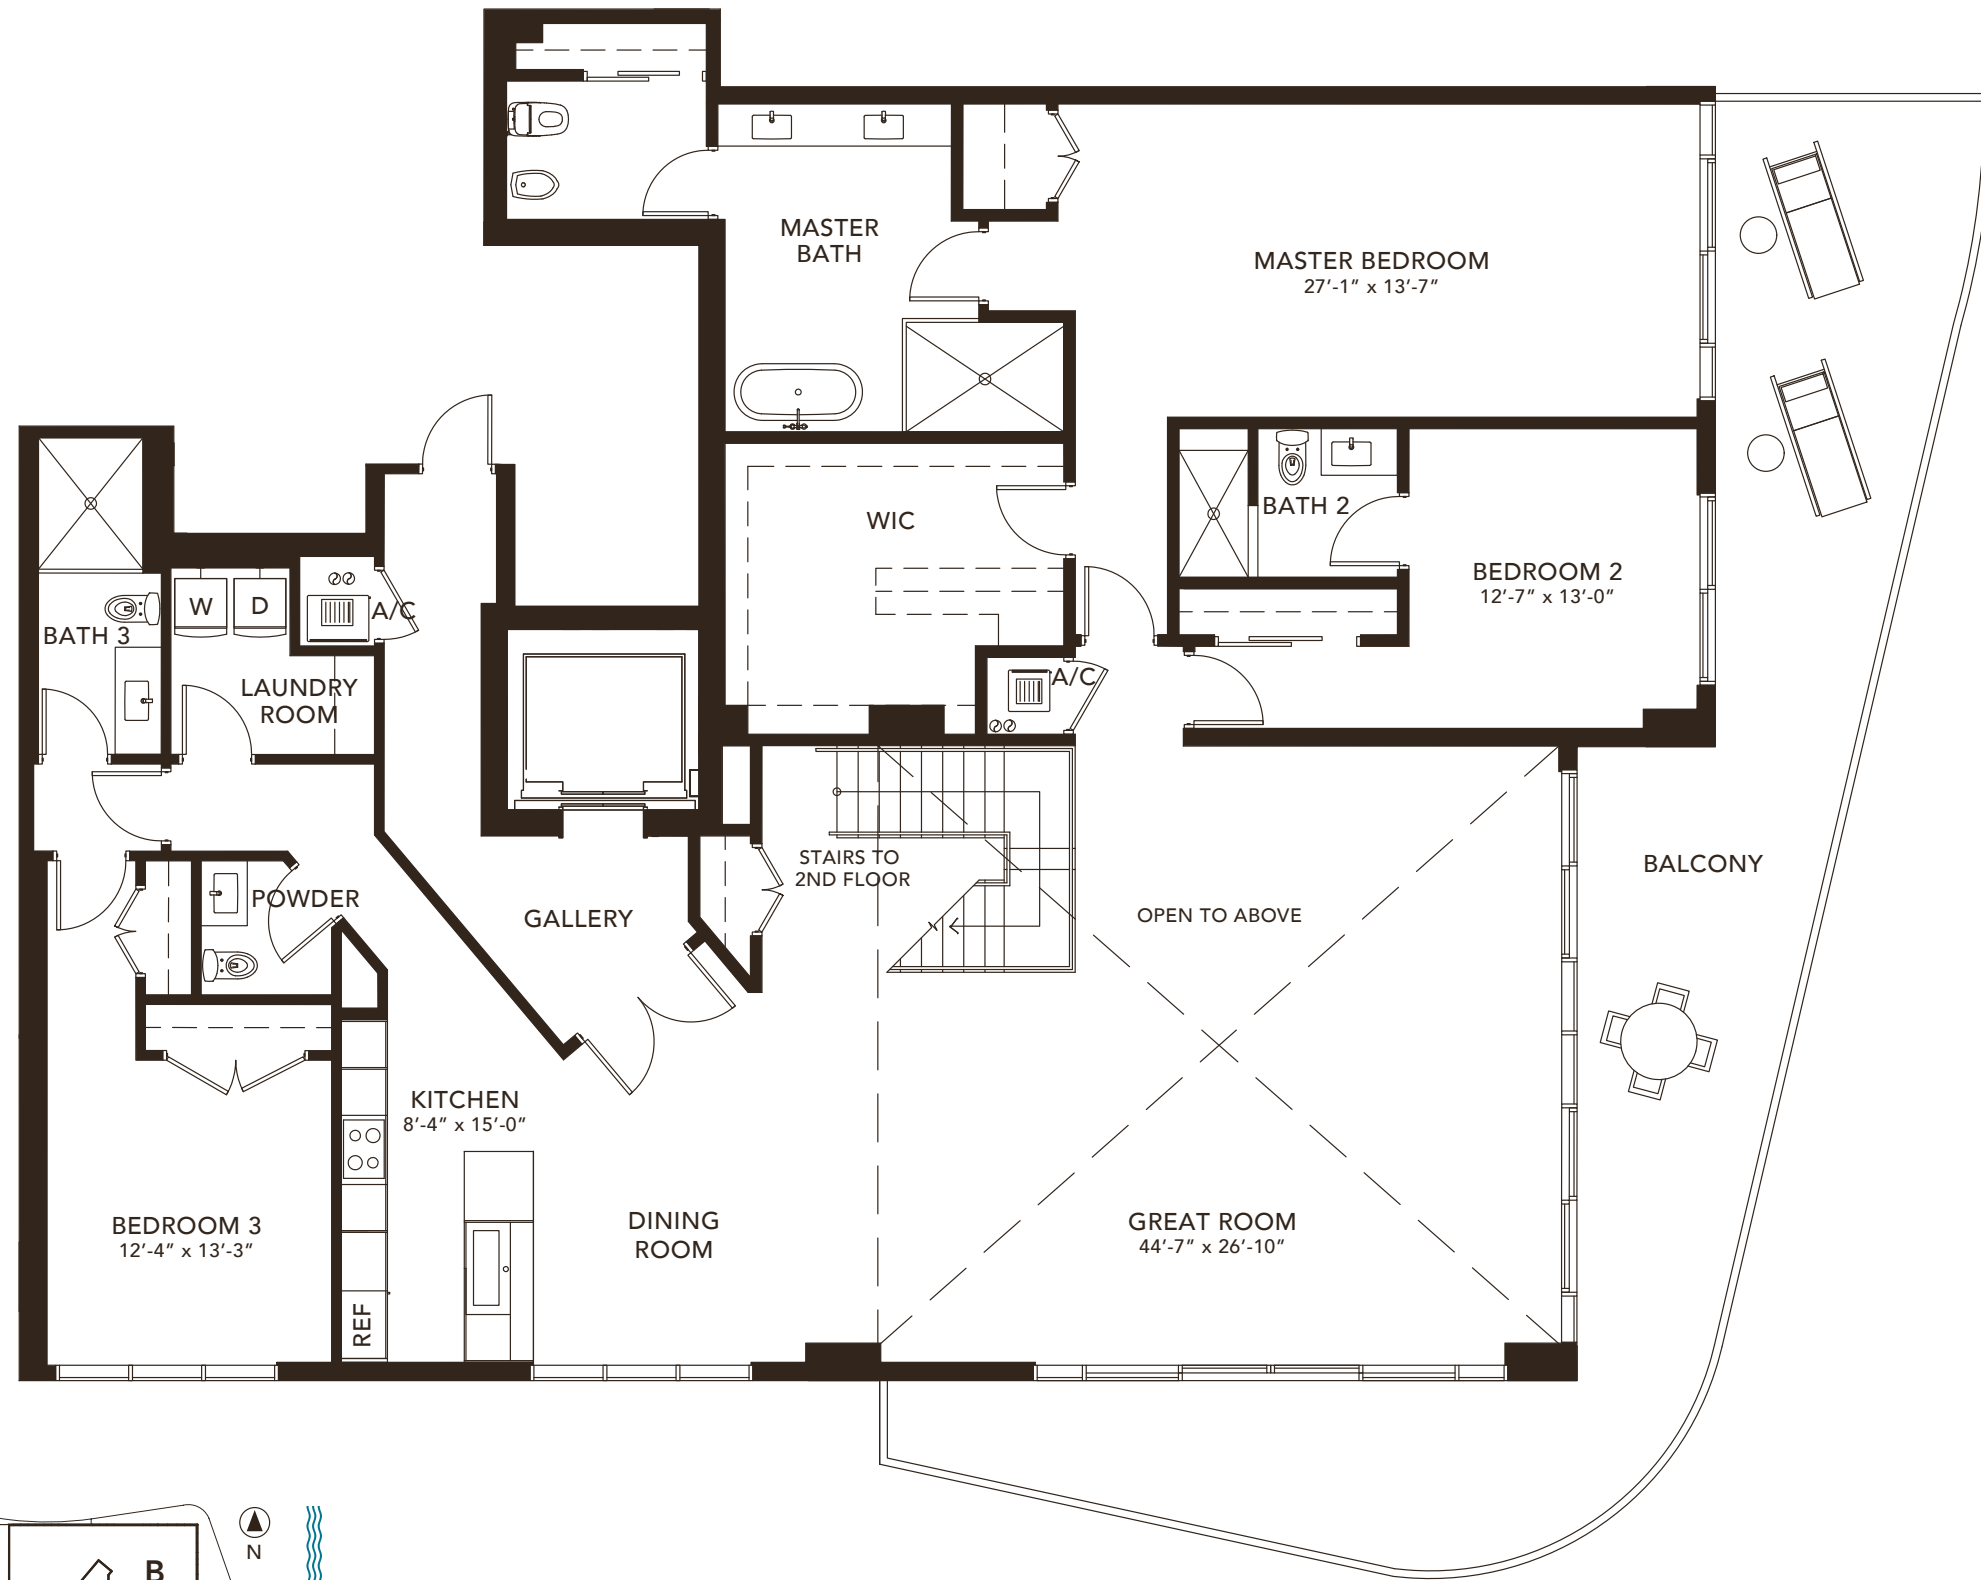

Sabbia
BEACH

PENTHOUSE
FLOOR PLANS

FLOORS 19 & 20

KEY PLAN PENTHOUSE

PENTHOUSE B

6 BEDROOMS 6.5 BATHROOMS	
A/C AREA	5,675 SF
BALCONY	948 SF

TOTAL	6,623 SF

PENTHOUSE D

5 BEDROOMS 6 BATHROOMS	
A/C AREA	5,925 SF
BALCONY	1,218 SF

TOTAL	7,143 SF

Bernardo Fort
Bernardo Fort Brescia

PENTHOUSE B
FIRST FLOOR

6 BEDROOMS	
6.5 BATHROOMS	
A/C AREA	5,675 SF
BALCONY	948 SF
TOTAL	6,623 SF

Bernardo Fort Brescia
Bernardo Fort Brescia

PENTHOUSE B
SECOND FLOOR

6 BEDROOMS	
6.5 BATHROOMS	
A/C AREA	5,675 SF
BALCONY	948 SF
TOTAL	6,623 SF

Bernardo Fort Brescia
Bernardo Fort Brescia

PENTHOUSE D
FIRST FLOOR

5 BEDROOMS	
6 BATHROOMS	
A/C AREA	5,925 SF
BALCONY	1,218 SF
TOTAL	7,143 SF

Bernardo Fort Brescia
Bernardo Fort Brescia

PENTHOUSE D
SECOND FLOOR

5 BEDROOMS	
6 BATHROOMS	
A/C AREA	5,925 SF
BALCONY	1,218 SF
TOTAL	7,143 SF