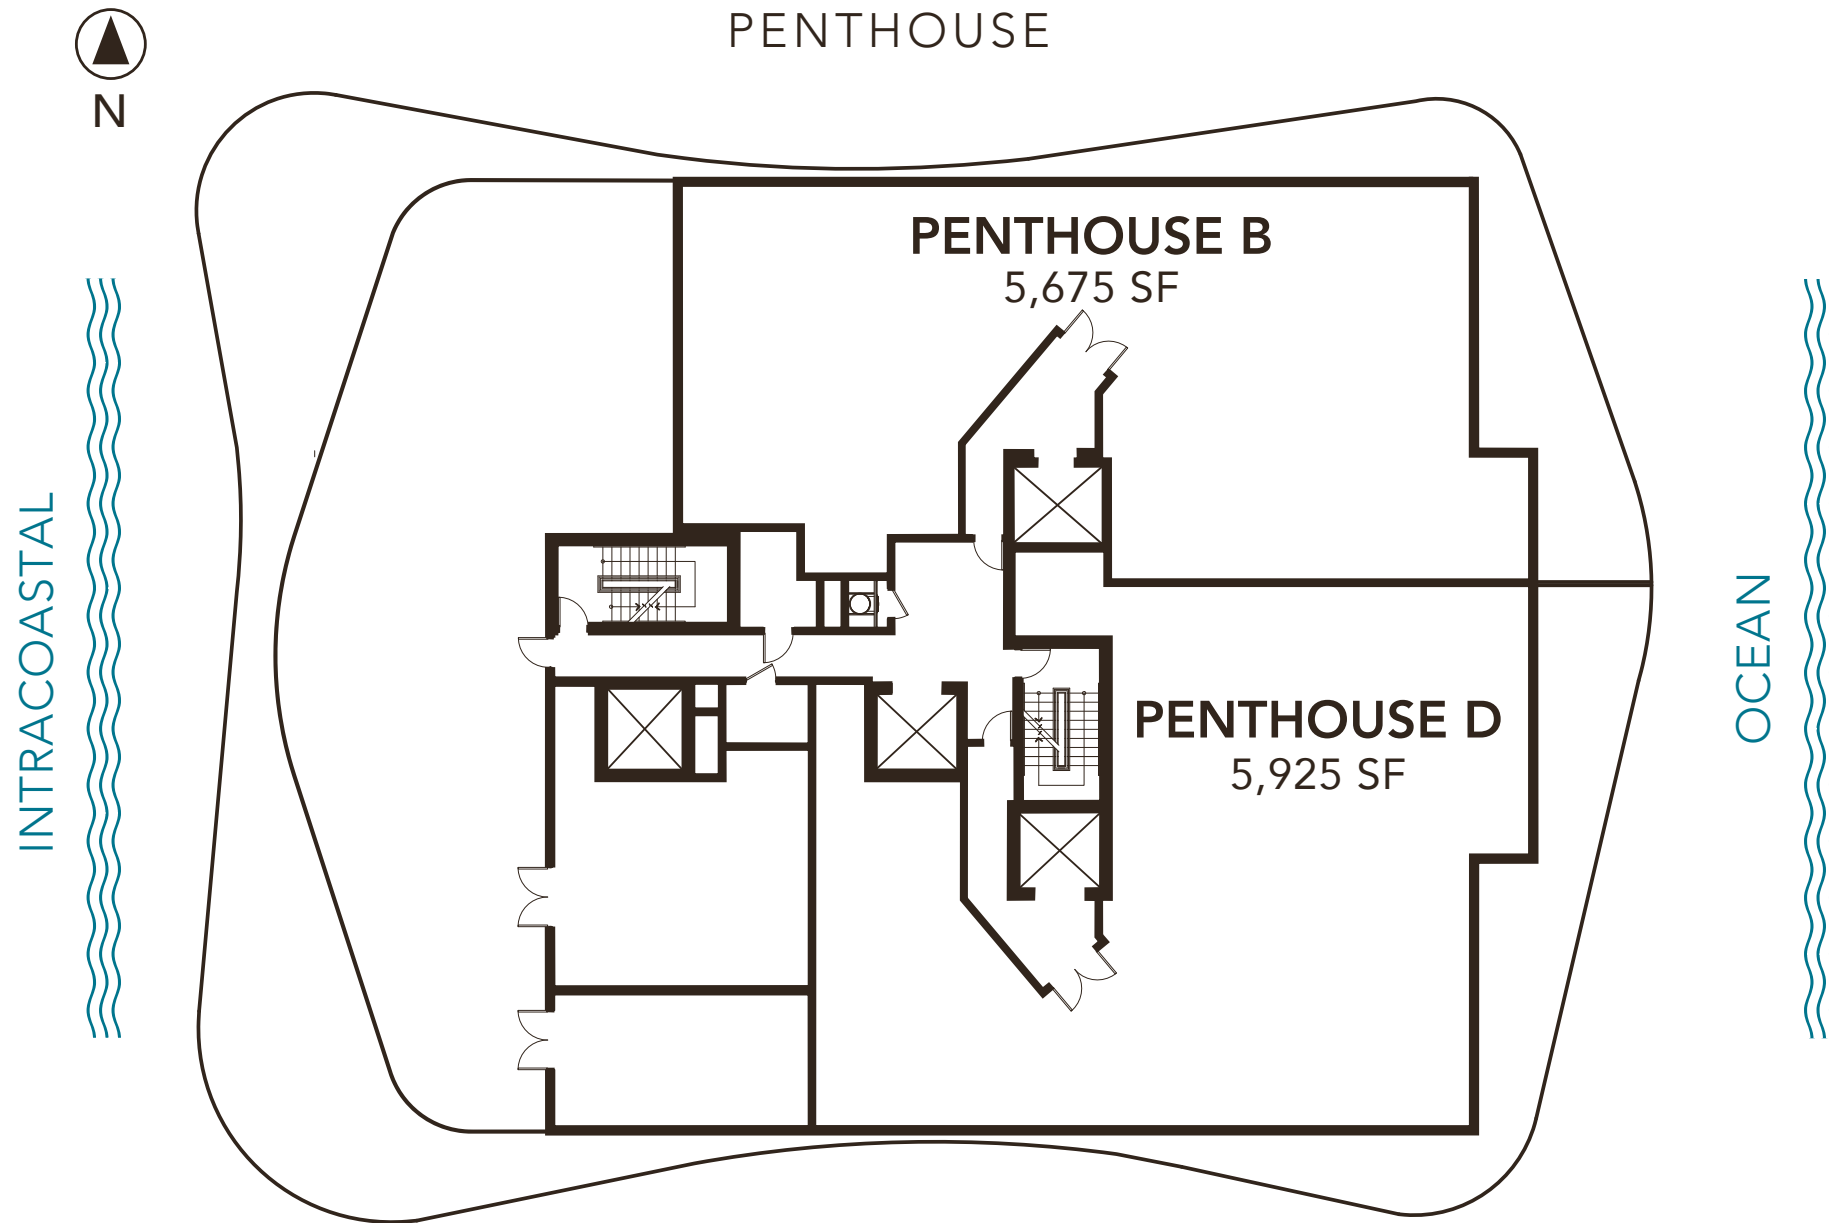

Sabbia
BEACH

PENTHOUSE
FLOOR PLANS

FLOORS 19 & 20

KEY PLAN PENTHOUSE

PENTHOUSE B

6 BEDROOMS 6.5 BATHROOMS	
A/C AREA	5,675 SF
BALCONY	948 SF

TOTAL	6,623 SF

PENTHOUSE D

5 BEDROOMS 6 BATHROOMS	
A/C AREA	5,925 SF
BALCONY	1,218 SF

TOTAL	7,143 SF

Bernardo Fort
Bernardo Fort Brescia

PENTHOUSE B
FIRST FLOOR

6 BEDROOMS	
6.5 BATHROOMS	
A/C AREA	5,675 SF
BALCONY	948 SF
TOTAL	6,623 SF

Bernardo Fort Brescia
Bernardo Fort Brescia

PENTHOUSE B
SECOND FLOOR

6 BEDROOMS	
6.5 BATHROOMS	
A/C AREA	5,675 SF
BALCONY	948 SF
TOTAL	6,623 SF

Bernardo Fort Brescia
Bernardo Fort Brescia

PENTHOUSE D
FIRST FLOOR