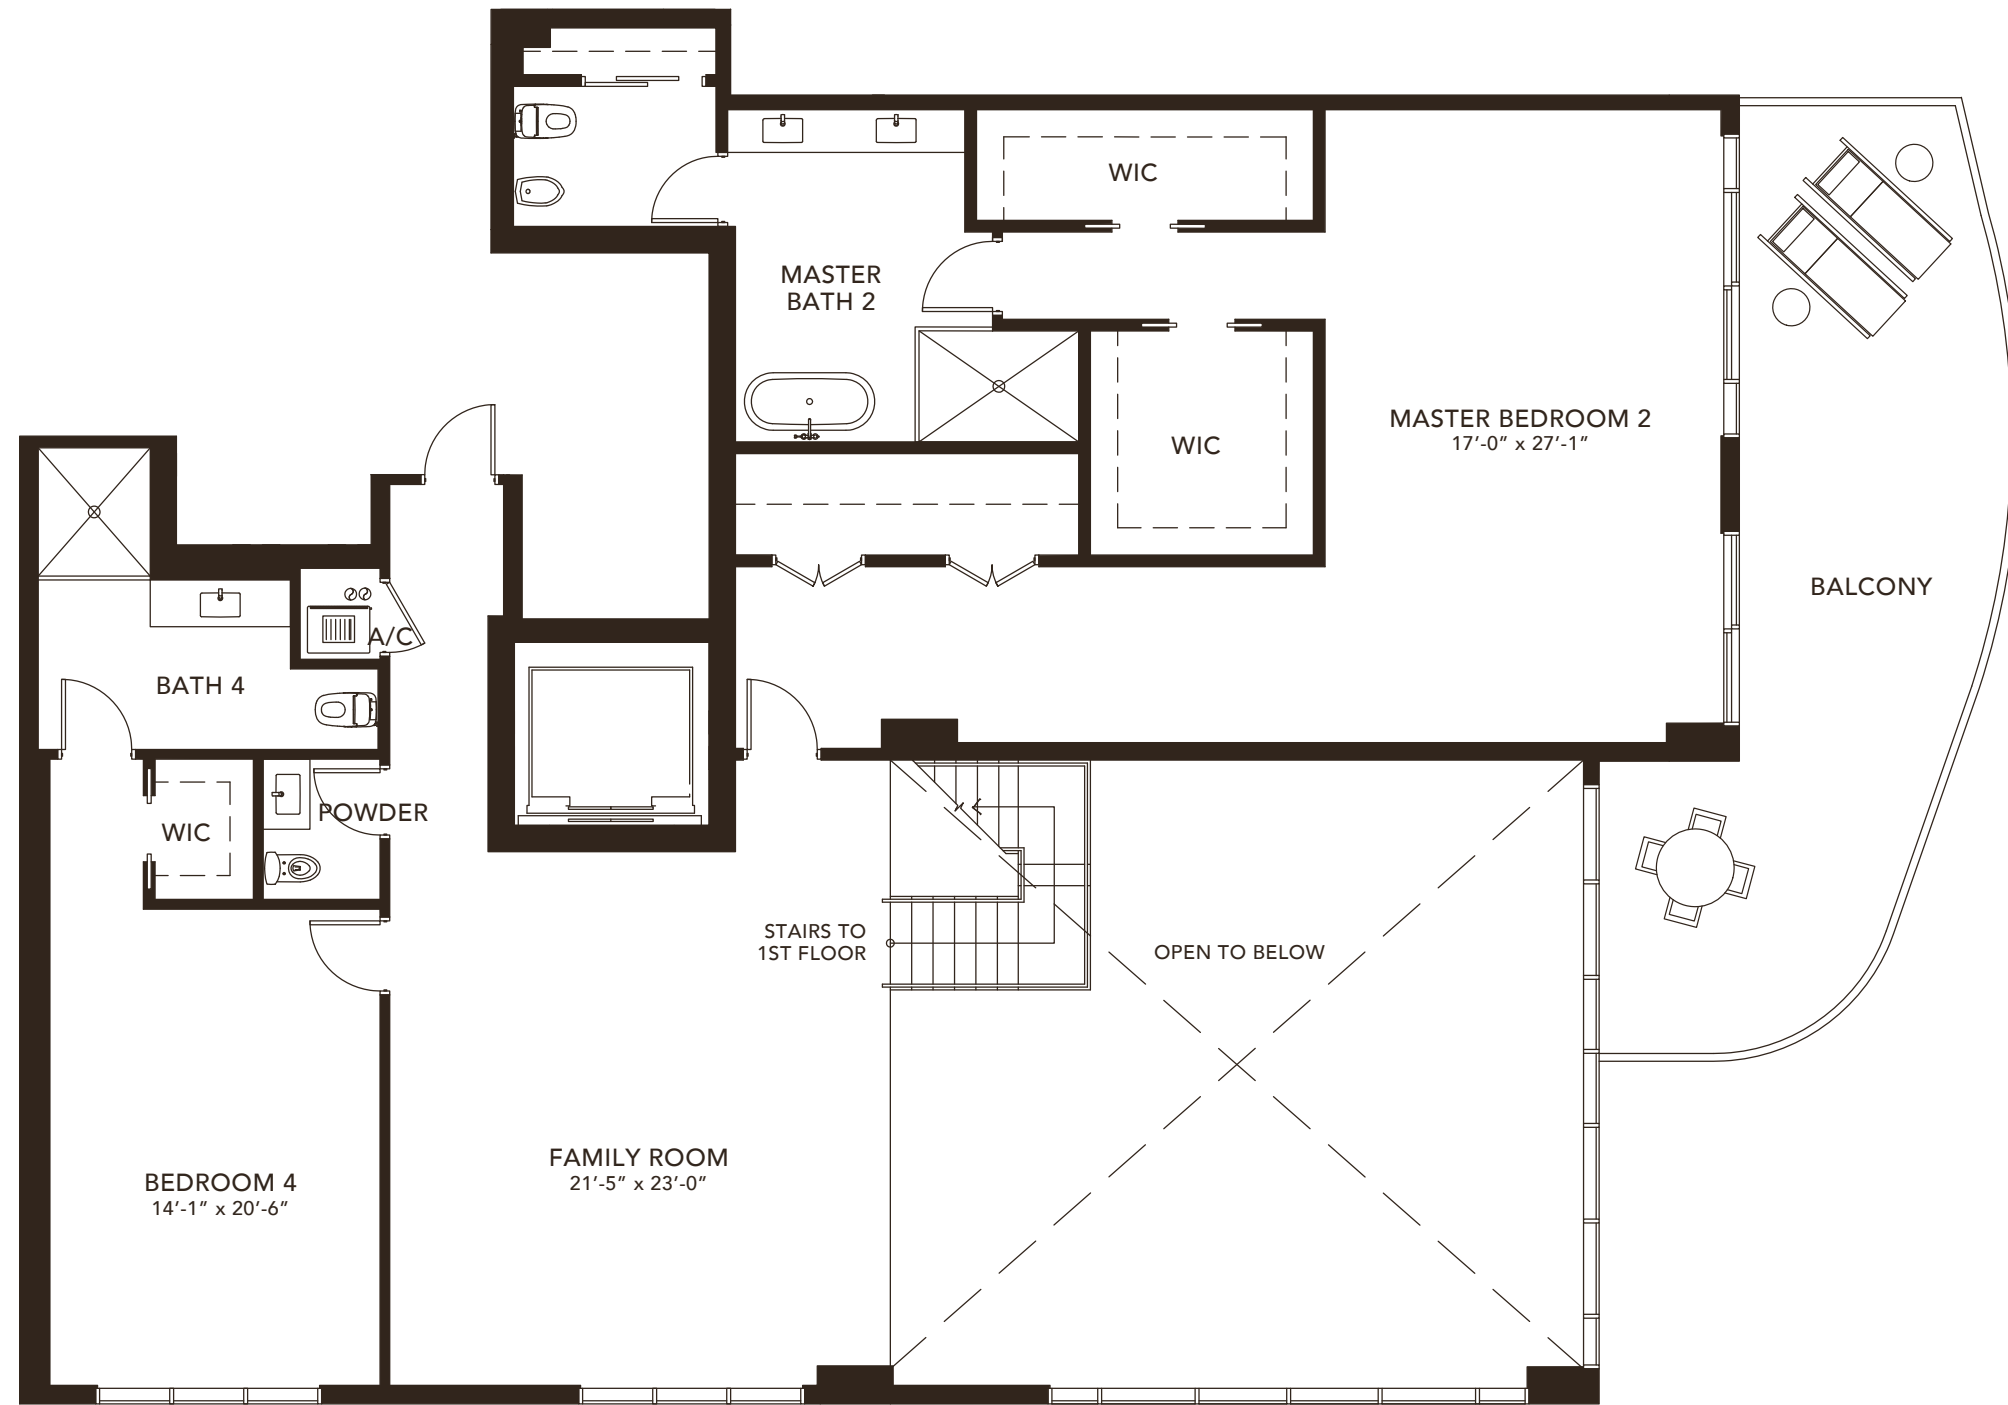

Sabbia
BEACH

PENTHOUSE
FLOOR PLANS

FLOORS 19 & 20

KEY PLAN PENTHOUSE

PENTHOUSE B

6 BEDROOMS 6.5 BATHROOMS	
A/C AREA	5,675 SF
BALCONY	948 SF

TOTAL	6,623 SF

PENTHOUSE D

5 BEDROOMS 6 BATHROOMS	
A/C AREA	5,925 SF
BALCONY	1,218 SF

TOTAL	7,143 SF

Bernardo Fort
Bernardo Fort Brescia

PENTHOUSE B
FIRST FLOOR

6 BEDROOMS	
6.5 BATHROOMS	
A/C AREA	5,675 SF
BALCONY	948 SF
TOTAL	6,623 SF

Bernardo Fort Brescia
Bernardo Fort Brescia

PENTHOUSE B
SECOND FLOOR

6 BEDROOMS	
6.5 BATHROOMS	
A/C AREA	5,675 SF
BALCONY	948 SF
TOTAL	6,623 SF

Bernardo Fort Brescia
Bernardo Fort Brescia

PENTHOUSE D
FIRST FLOOR

5 BEDROOMS	
6 BATHROOMS	
A/C AREA	5,925 SF
BALCONY	1,218 SF
TOTAL	7,143 SF

Bernardo Fort Brescia
Bernardo Fort Brescia

PENTHOUSE D
SECOND FLOOR

5 BEDROOMS	
6 BATHROOMS	
A/C AREA	5,925 SF
BALCONY	1,218 SF
TOTAL	7,143 SF