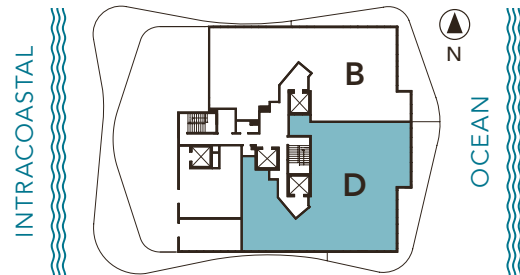

5 BEDROOMS	
6 BATHROOMS	
A/C AREA	5,925 SF
BALCONY	1,218 SF
TOTAL	7,143 SF

Bernardo Fort Brescia
Bernardo Fort Brescia

PENTHOUSE D
SECOND FLOOR

5 BEDROOMS	
6 BATHROOMS	
A/C AREA	5,925 SF
BALCONY	1,218 SF
TOTAL	7,143 SF