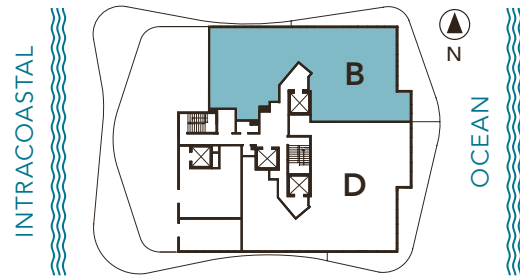

Sabbia
BEACH

PENTHOUSE
FLOOR PLANS

FLOORS 19 & 20

KEY PLAN PENTHOUSE

PENTHOUSE B

6 BEDROOMS 6.5 BATHROOMS	
A/C AREA	5,675 SF
BALCONY	948 SF

TOTAL	6,623 SF

PENTHOUSE D

5 BEDROOMS 6 BATHROOMS	
A/C AREA	5,925 SF
BALCONY	1,218 SF

TOTAL	7,143 SF

Bernardo Fort
Bernardo Fort Brescia

PENTHOUSE B
FIRST FLOOR

6 BEDROOMS	
6.5 BATHROOMS	
A/C AREA	5,675 SF
BALCONY	948 SF
TOTAL	6,623 SF

Bernardo Fort Brescia
Bernardo Fort Brescia

PENTHOUSE B
SECOND FLOOR

6 BEDROOMS	
6.5 BATHROOMS	
A/C AREA	5,675 SF
BALCONY	948 SF
TOTAL	6,623 SF

Bernardo Fort Brescia
Bernardo Fort Brescia

PENTHOUSE D
FIRST FLOOR