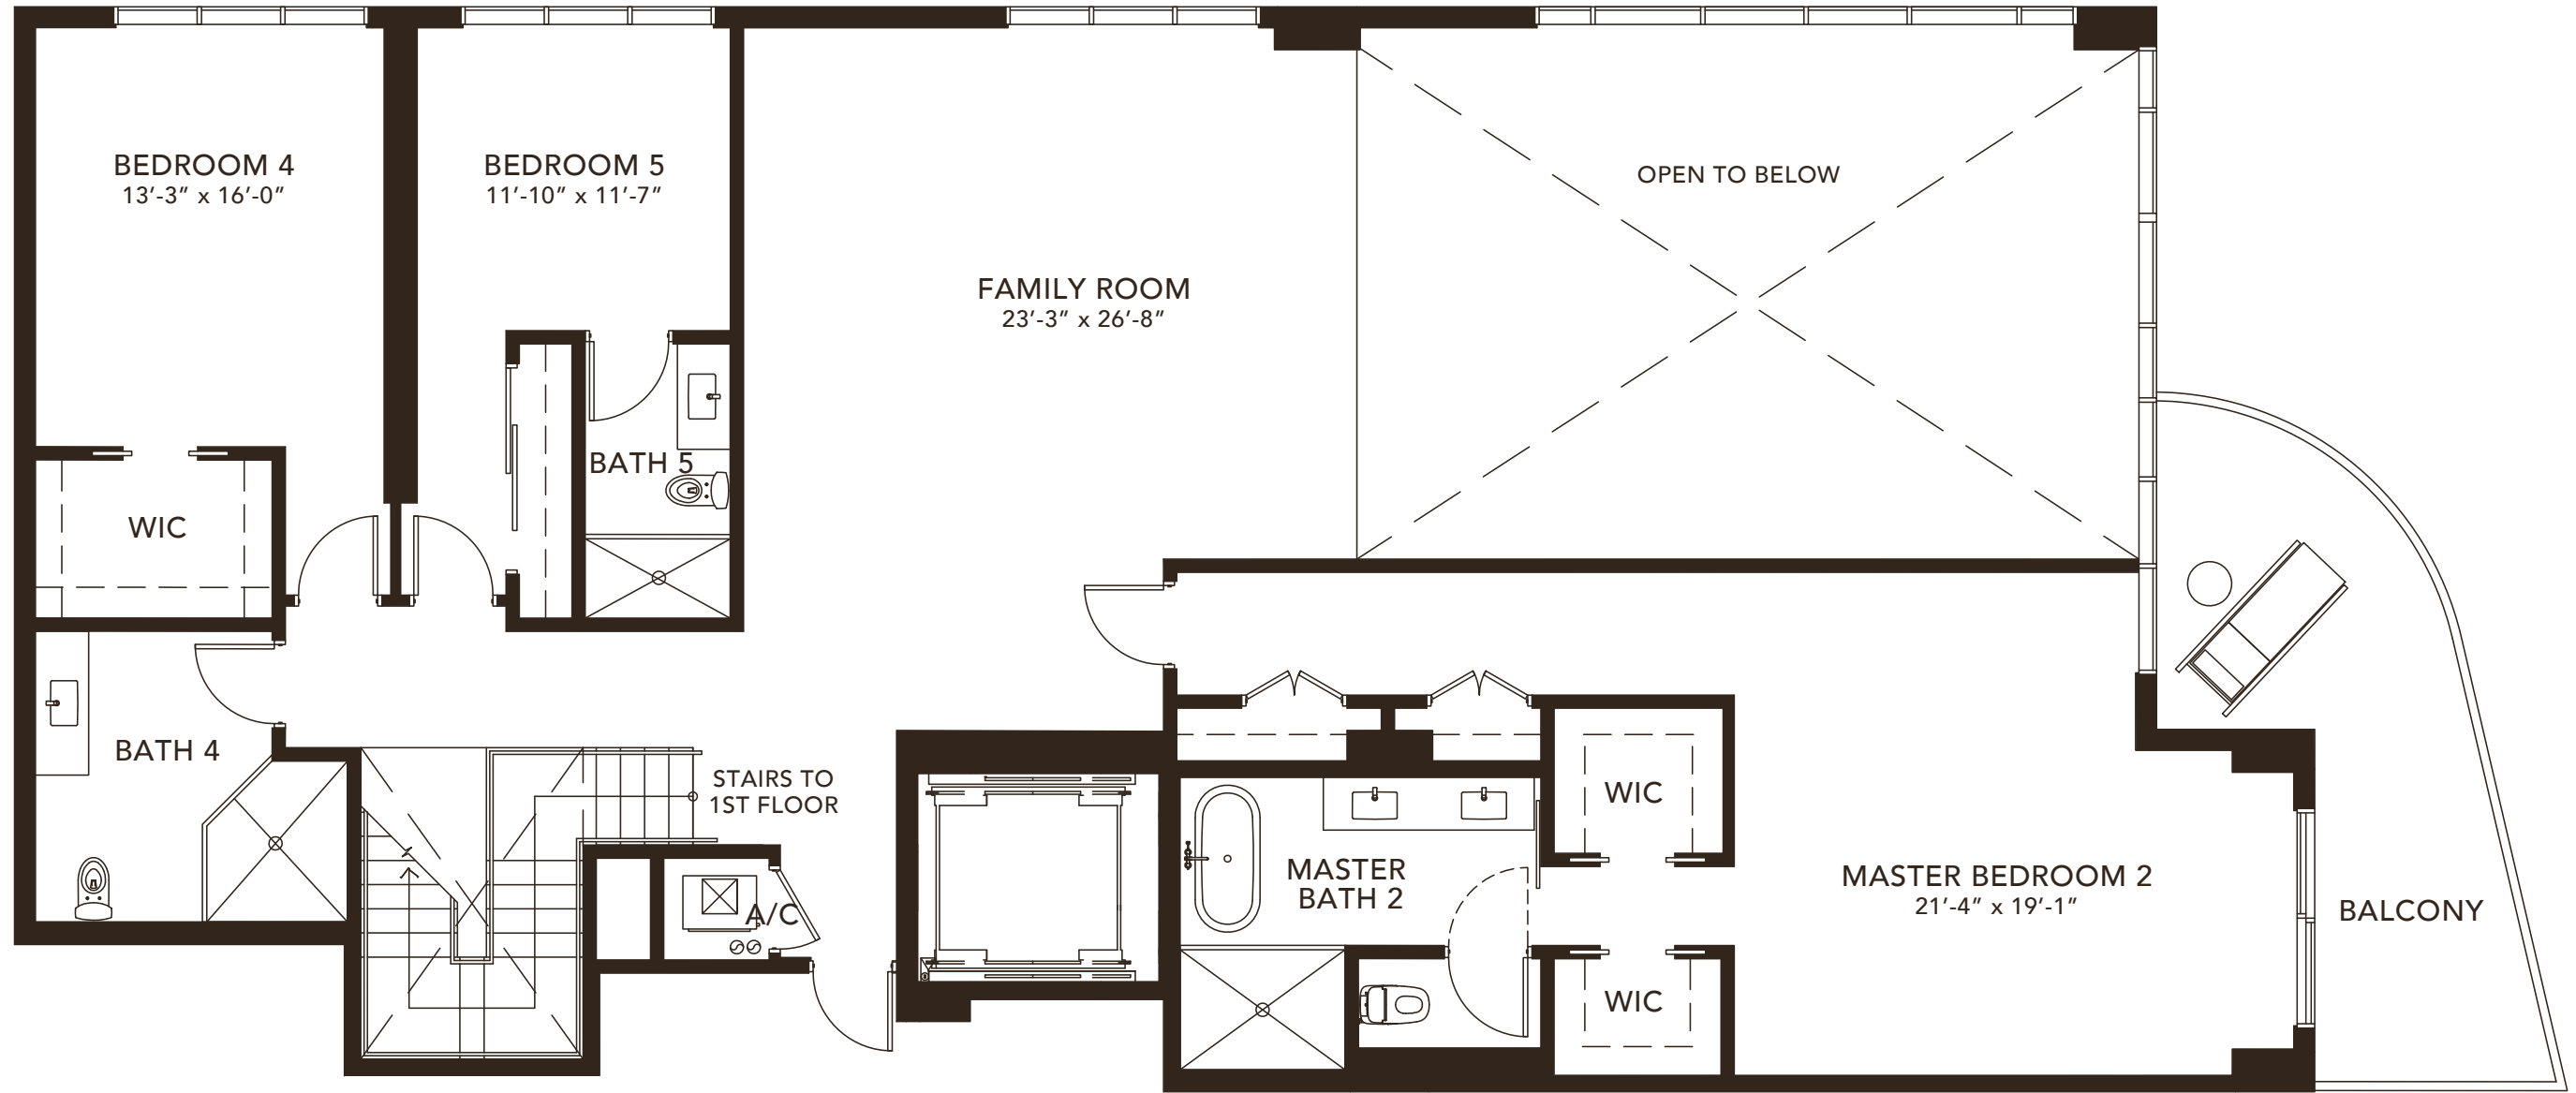

Sabbia
BEACH

PENTHOUSE
FLOOR PLANS

FLOORS 19 & 20

KEY PLAN PENTHOUSE

PENTHOUSE B

6 BEDROOMS 6.5 BATHROOMS	
A/C AREA	5,675 SF
BALCONY	948 SF

TOTAL	6,623 SF

PENTHOUSE D

5 BEDROOMS 6 BATHROOMS	
A/C AREA	5,925 SF
BALCONY	1,218 SF

TOTAL	7,143 SF

Bernardo Fort
Bernardo Fort Brescia

PENTHOUSE B
FIRST FLOOR

6 BEDROOMS	
6.5 BATHROOMS	
A/C AREA	5,675 SF
BALCONY	948 SF
TOTAL	6,623 SF

Bernardo Fort Brescia
Bernardo Fort Brescia

PENTHOUSE B
SECOND FLOOR

6 BEDROOMS	
6.5 BATHROOMS	
A/C AREA	5,675 SF
BALCONY	948 SF
TOTAL	6,623 SF

Bernardo Fort Brescia
Bernardo Fort Brescia

PENTHOUSE D
FIRST FLOOR

5 BEDROOMS	
6 BATHROOMS	
A/C AREA	5,925 SF
BALCONY	1,218 SF
TOTAL	7,143 SF

Bernardo Fort Brescia
Bernardo Fort Brescia

PENTHOUSE D
SECOND FLOOR

5 BEDROOMS	
6 BATHROOMS	
A/C AREA	5,925 SF
BALCONY	1,218 SF
TOTAL	7,143 SF