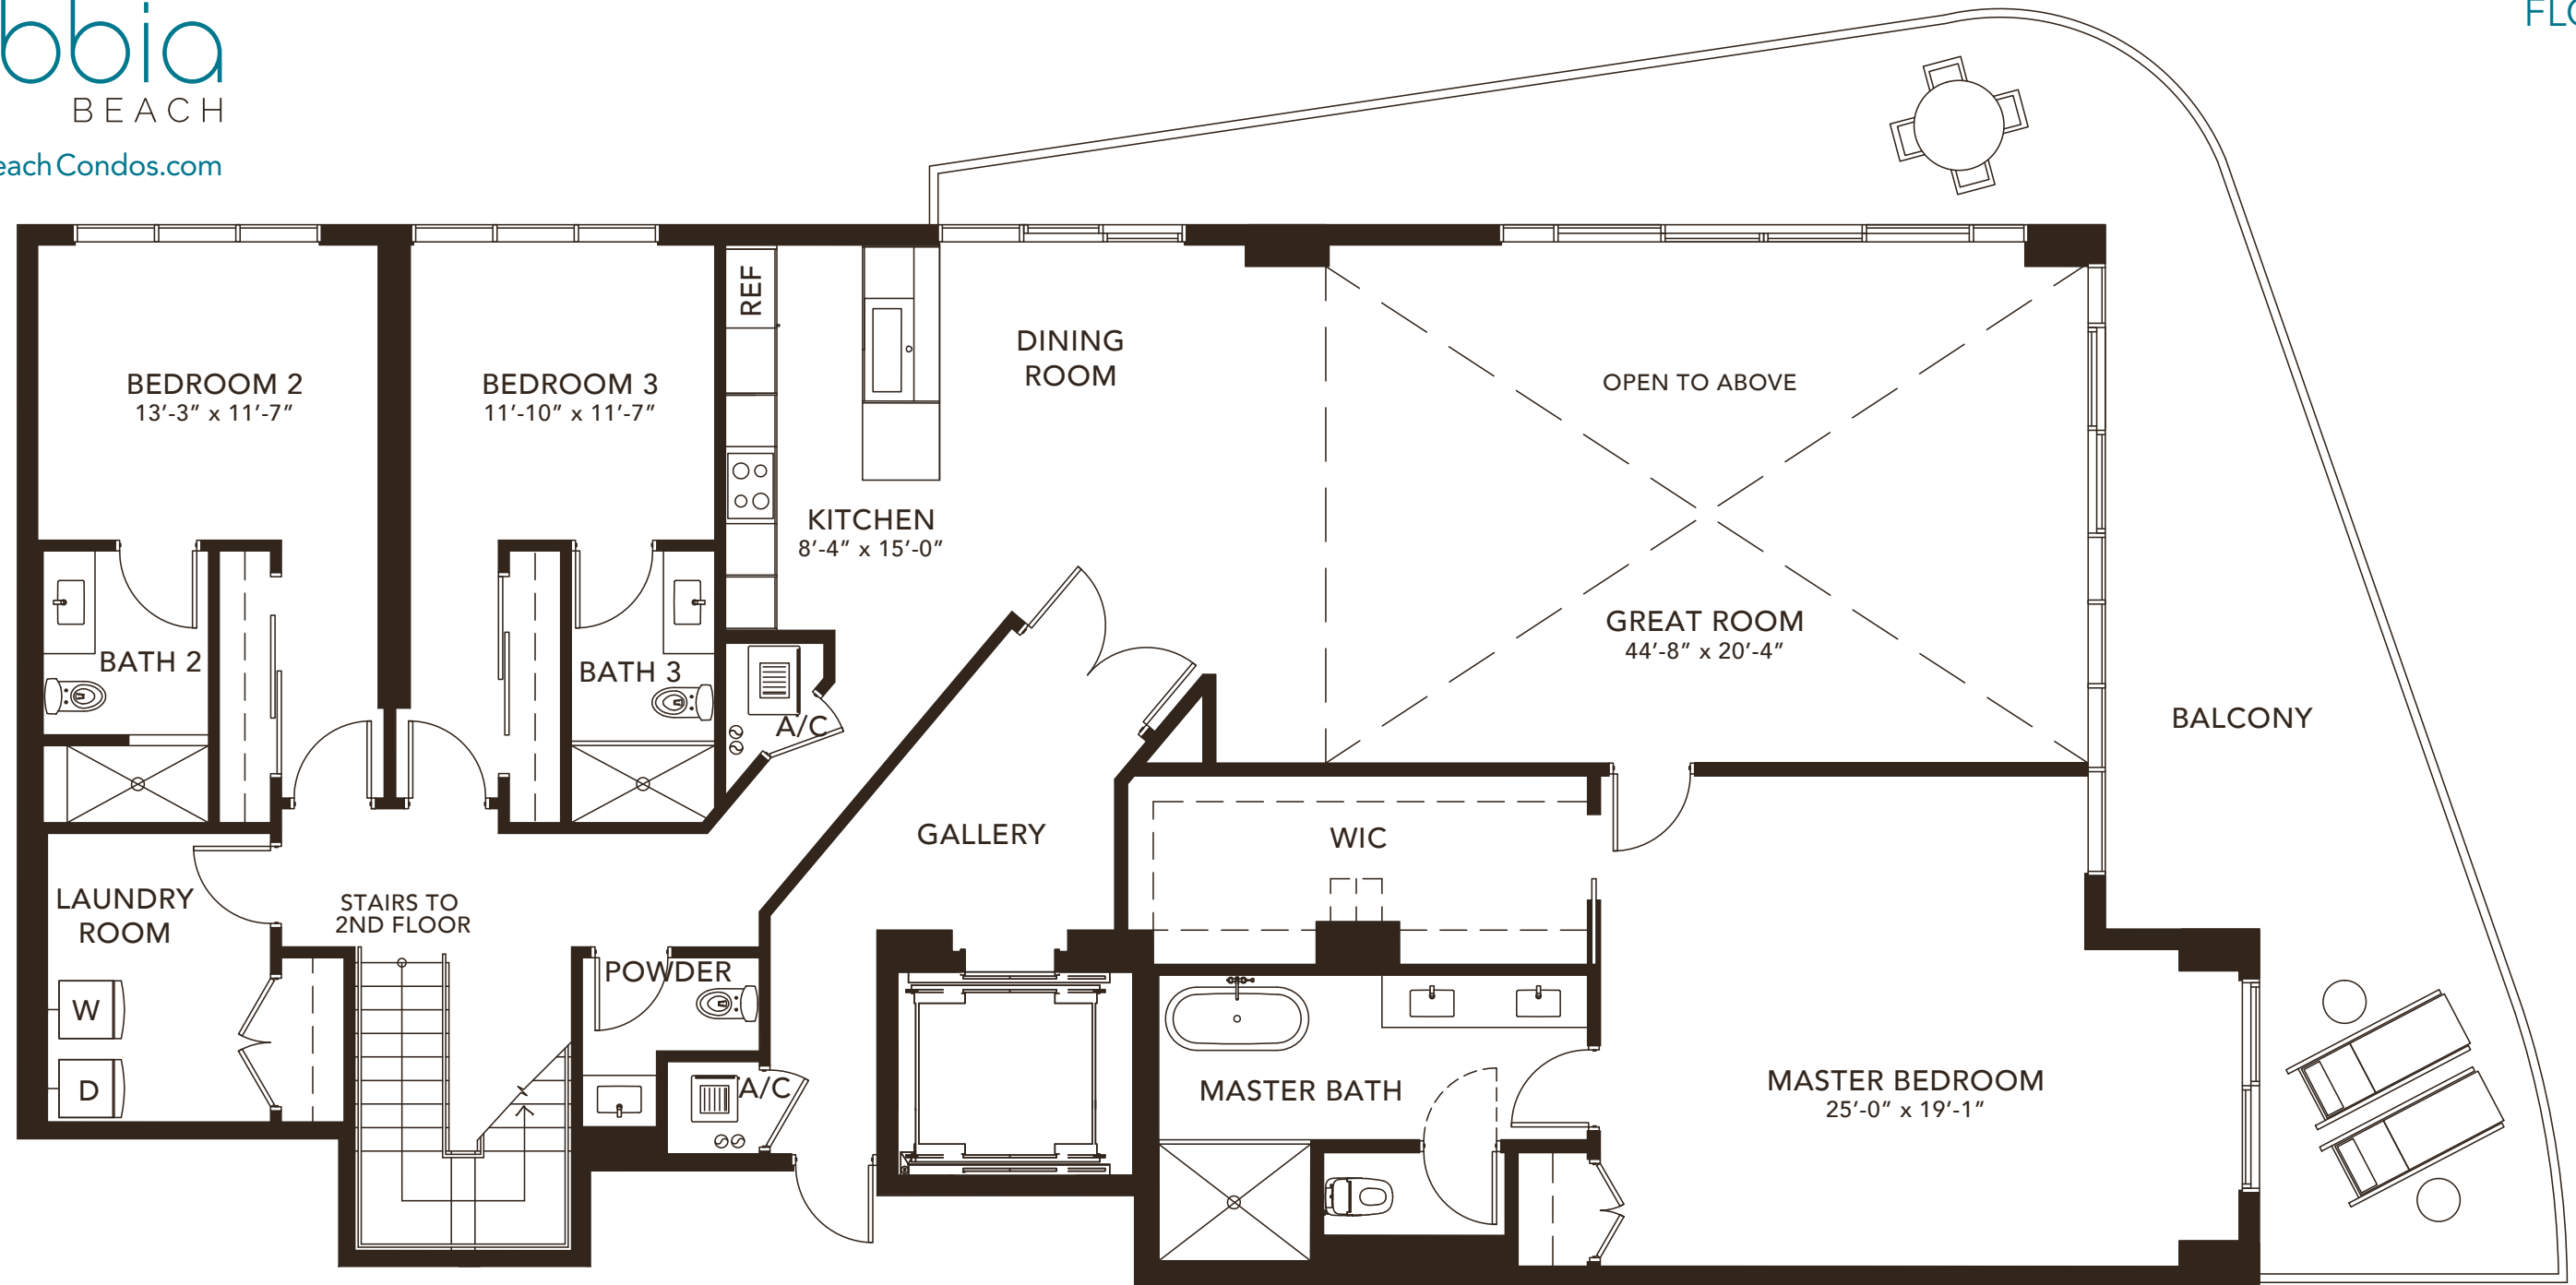

Sabbia
BEACH

PENTHOUSE
FLOOR PLANS

FLOORS 19 & 20

KEY PLAN PENTHOUSE

PENTHOUSE B

6 BEDROOMS 6.5 BATHROOMS	
A/C AREA	5,675 SF
BALCONY	948 SF

TOTAL	6,623 SF

PENTHOUSE D

5 BEDROOMS 6 BATHROOMS	
A/C AREA	5,925 SF
BALCONY	1,218 SF

TOTAL	7,143 SF

Bernardo Fort
Bernardo Fort Brescia

PENTHOUSE B
FIRST FLOOR

6 BEDROOMS	
6.5 BATHROOMS	
A/C AREA	5,675 SF
BALCONY	948 SF
TOTAL	6,623 SF

Bernardo Fort Brescia
Bernardo Fort Brescia

PENTHOUSE B
SECOND FLOOR

6 BEDROOMS	
6.5 BATHROOMS	
A/C AREA	5,675 SF
BALCONY	948 SF
TOTAL	6,623 SF

Bernardo Fort Brescia
Bernardo Fort Brescia

PENTHOUSE D
FIRST FLOOR

5 BEDROOMS	
6 BATHROOMS	
A/C AREA	5,925 SF
BALCONY	1,218 SF
TOTAL	7,143 SF

Bernardo Fort Brescia
Bernardo Fort Brescia

PENTHOUSE D
SECOND FLOOR

5 BEDROOMS	
6 BATHROOMS	
A/C AREA	5,925 SF
BALCONY	1,218 SF
TOTAL	7,143 SF