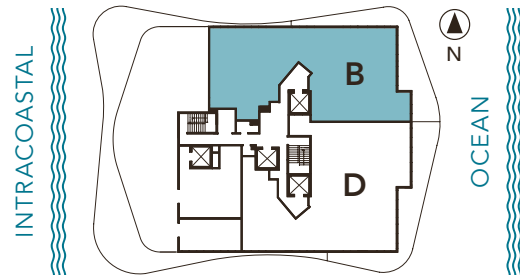

5 BEDROOMS 6 BATHROOMS	
A/C AREA	5,925 SF
BALCONY	1,218 SF

TOTAL	7,143 SF

Bernardo Fort
Bernardo Fort Brescia

PENTHOUSE B
FIRST FLOOR

6 BEDROOMS	
6.5 BATHROOMS	
A/C AREA	5,675 SF
BALCONY	948 SF
TOTAL	6,623 SF