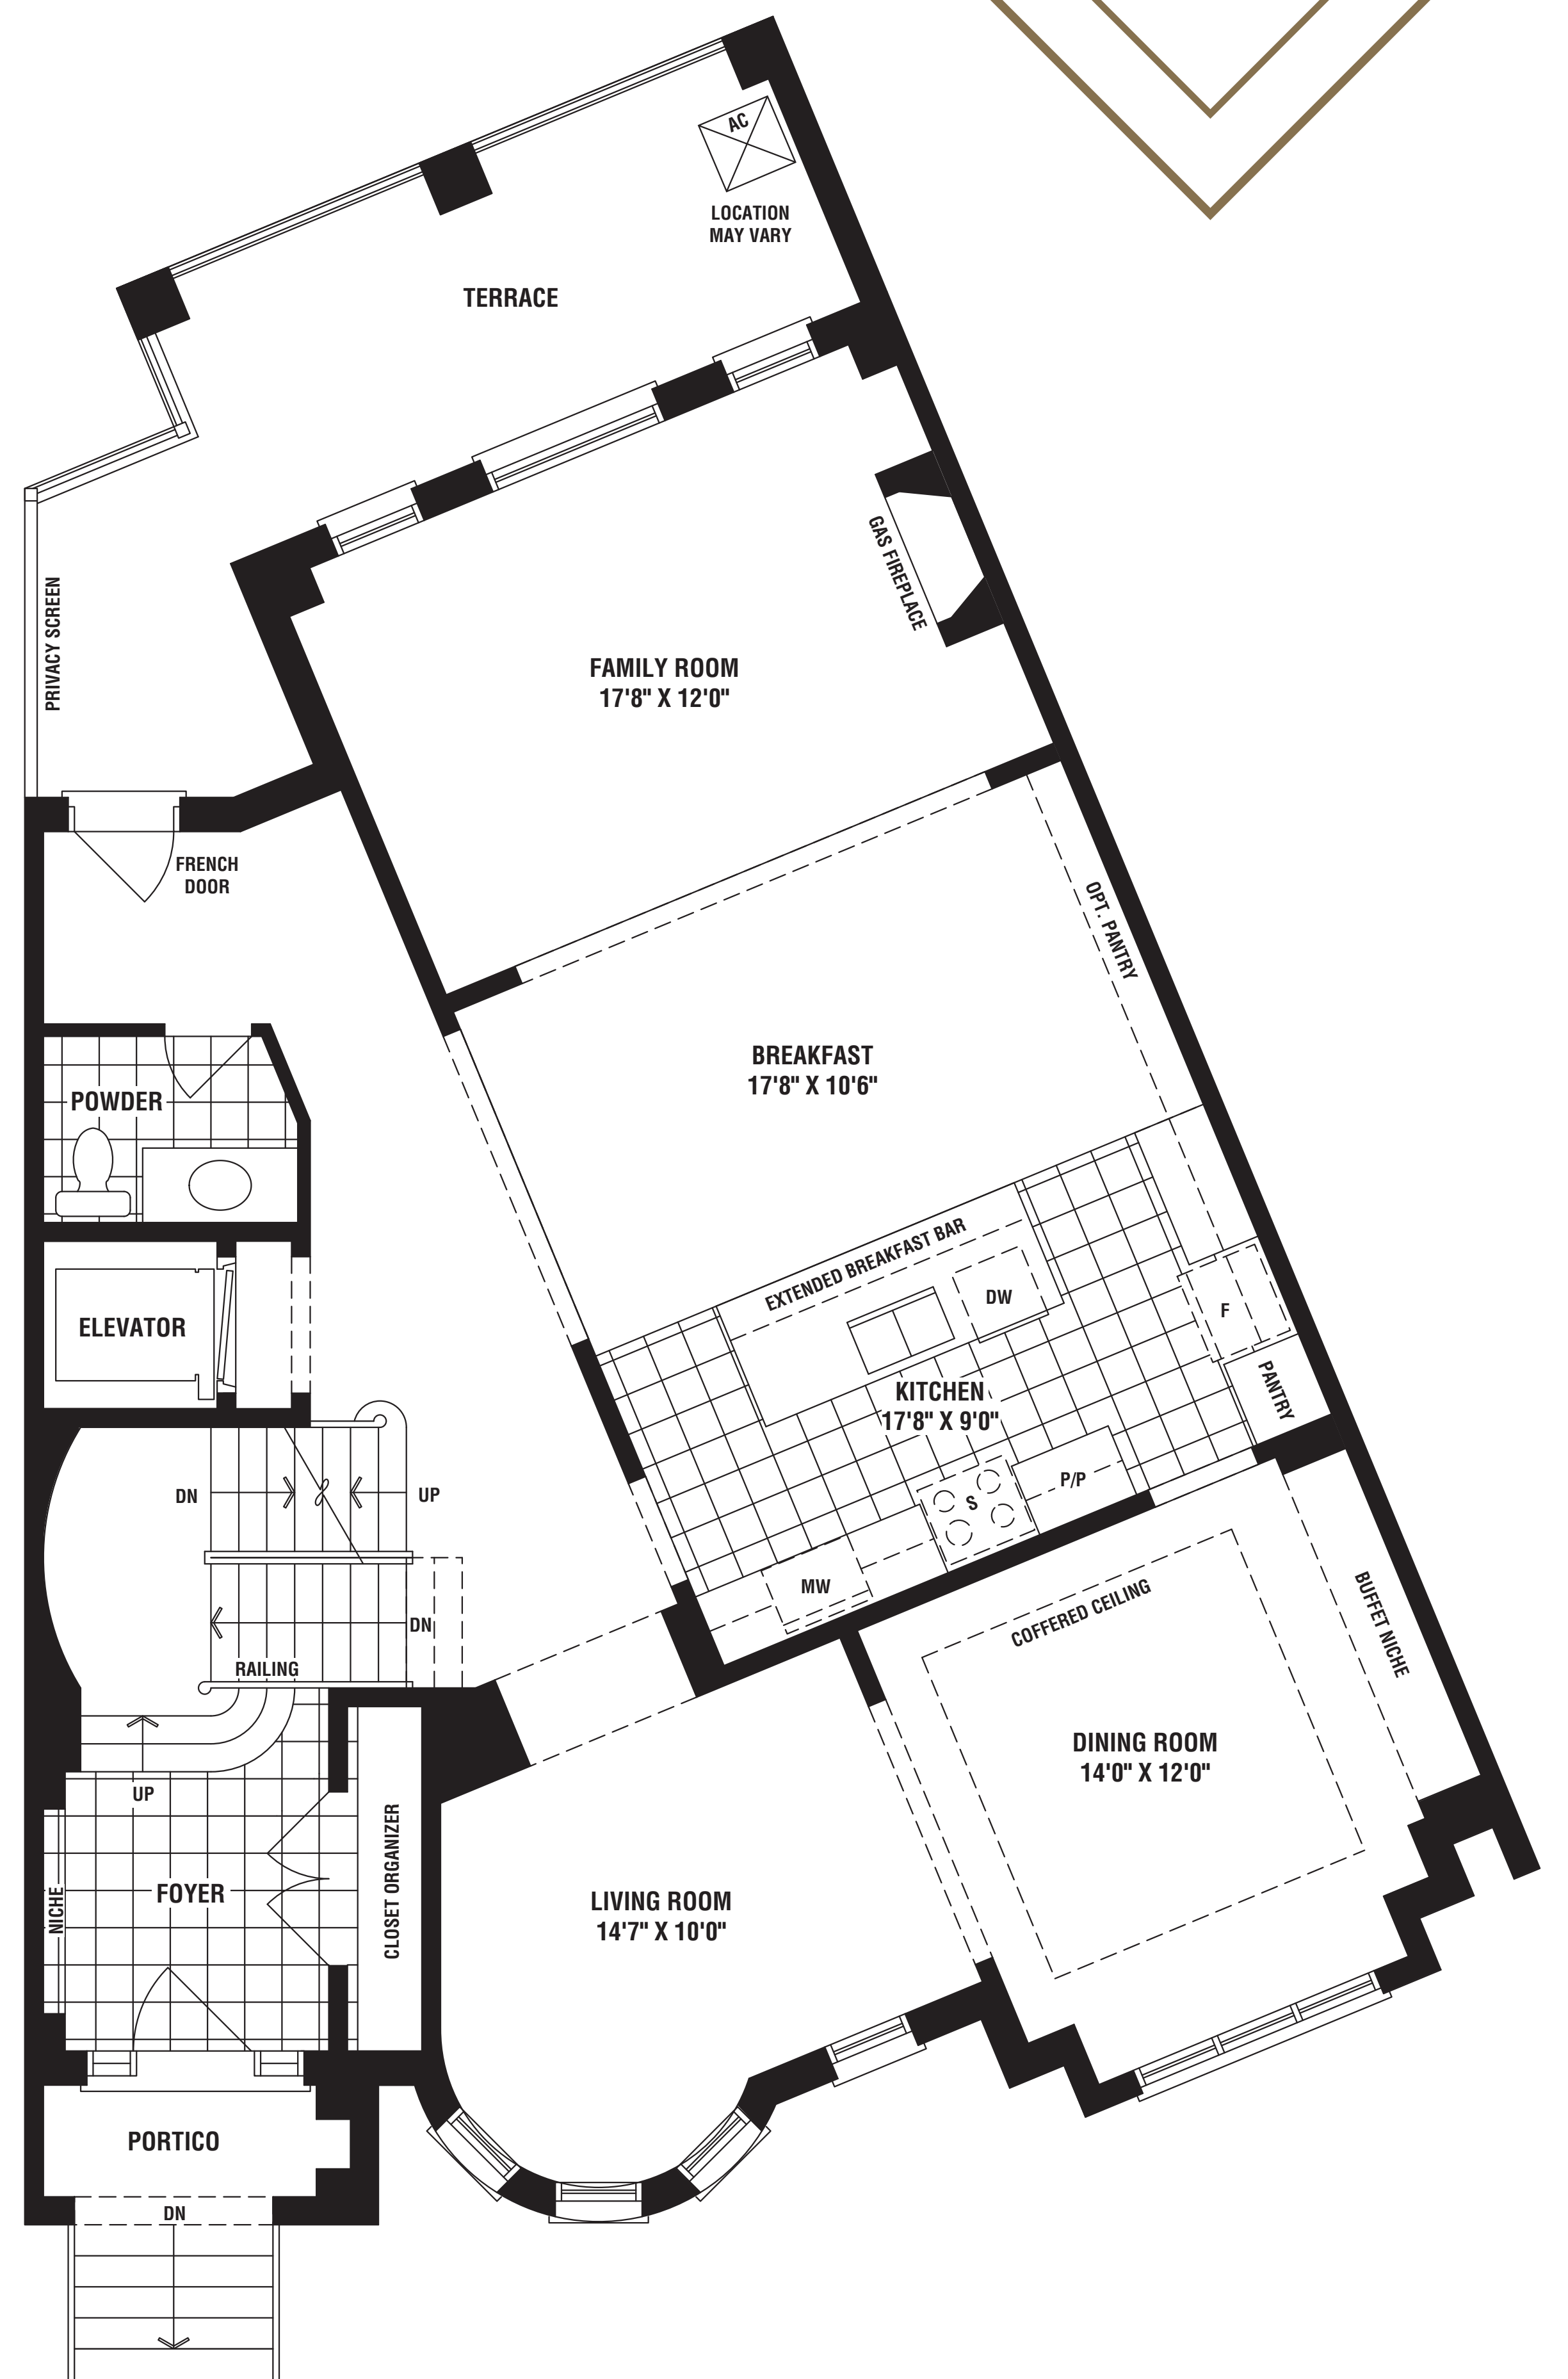

ROSECLIFF

4105 sq. ft. {ELEV A}

DESIGNER
TOWNHOMES

**Fernbrook
HOMES**

Materials, specifications, and floor plans are subject to change without notice. All house renderings are artist's conceptions. All floor plans are approximate dimensions. Actual usable floor space may vary from the stated floor area. E. & O.E.