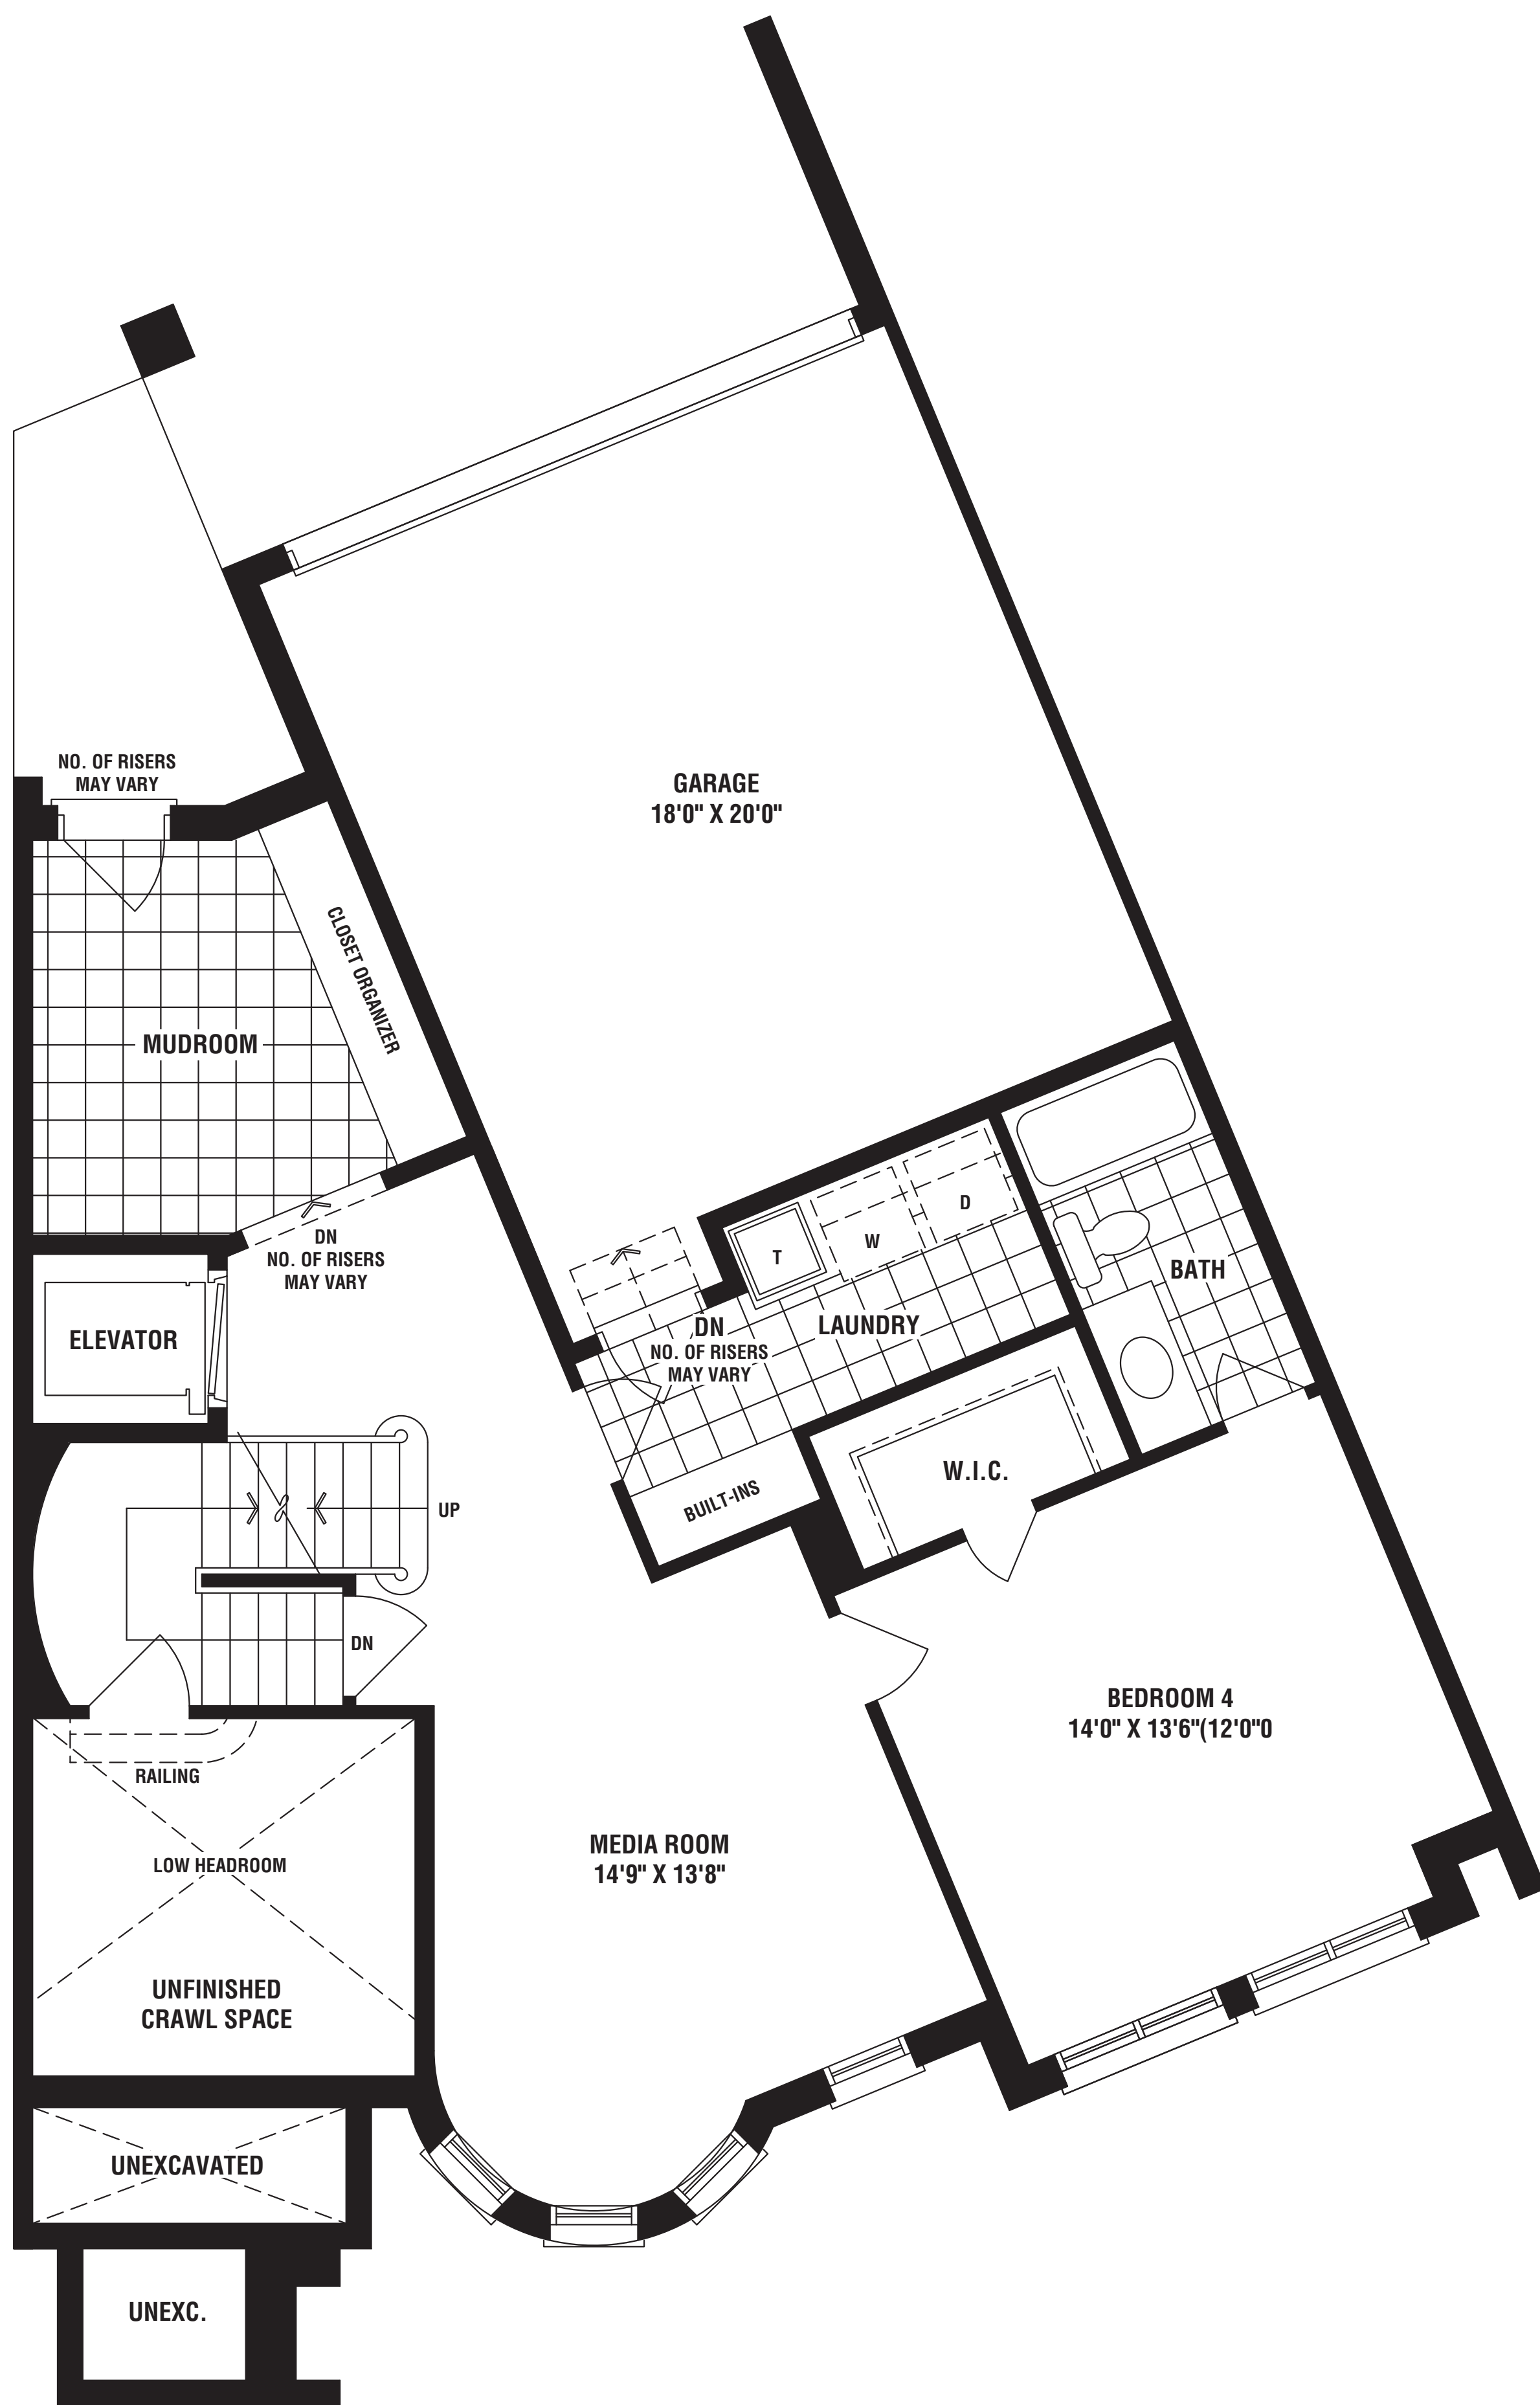

ROSECLIFF

4105 sq. ft. {ELEV A}

DESIGNER
TOWNHOMES

**Fernbrook
HOMES**

Materials, specifications, and floor plans are subject to change without notice. All house renderings are artist's conceptions. All floor plans are approximate dimensions. Actual usable floor space may vary from the stated floor area. E. & O.E.