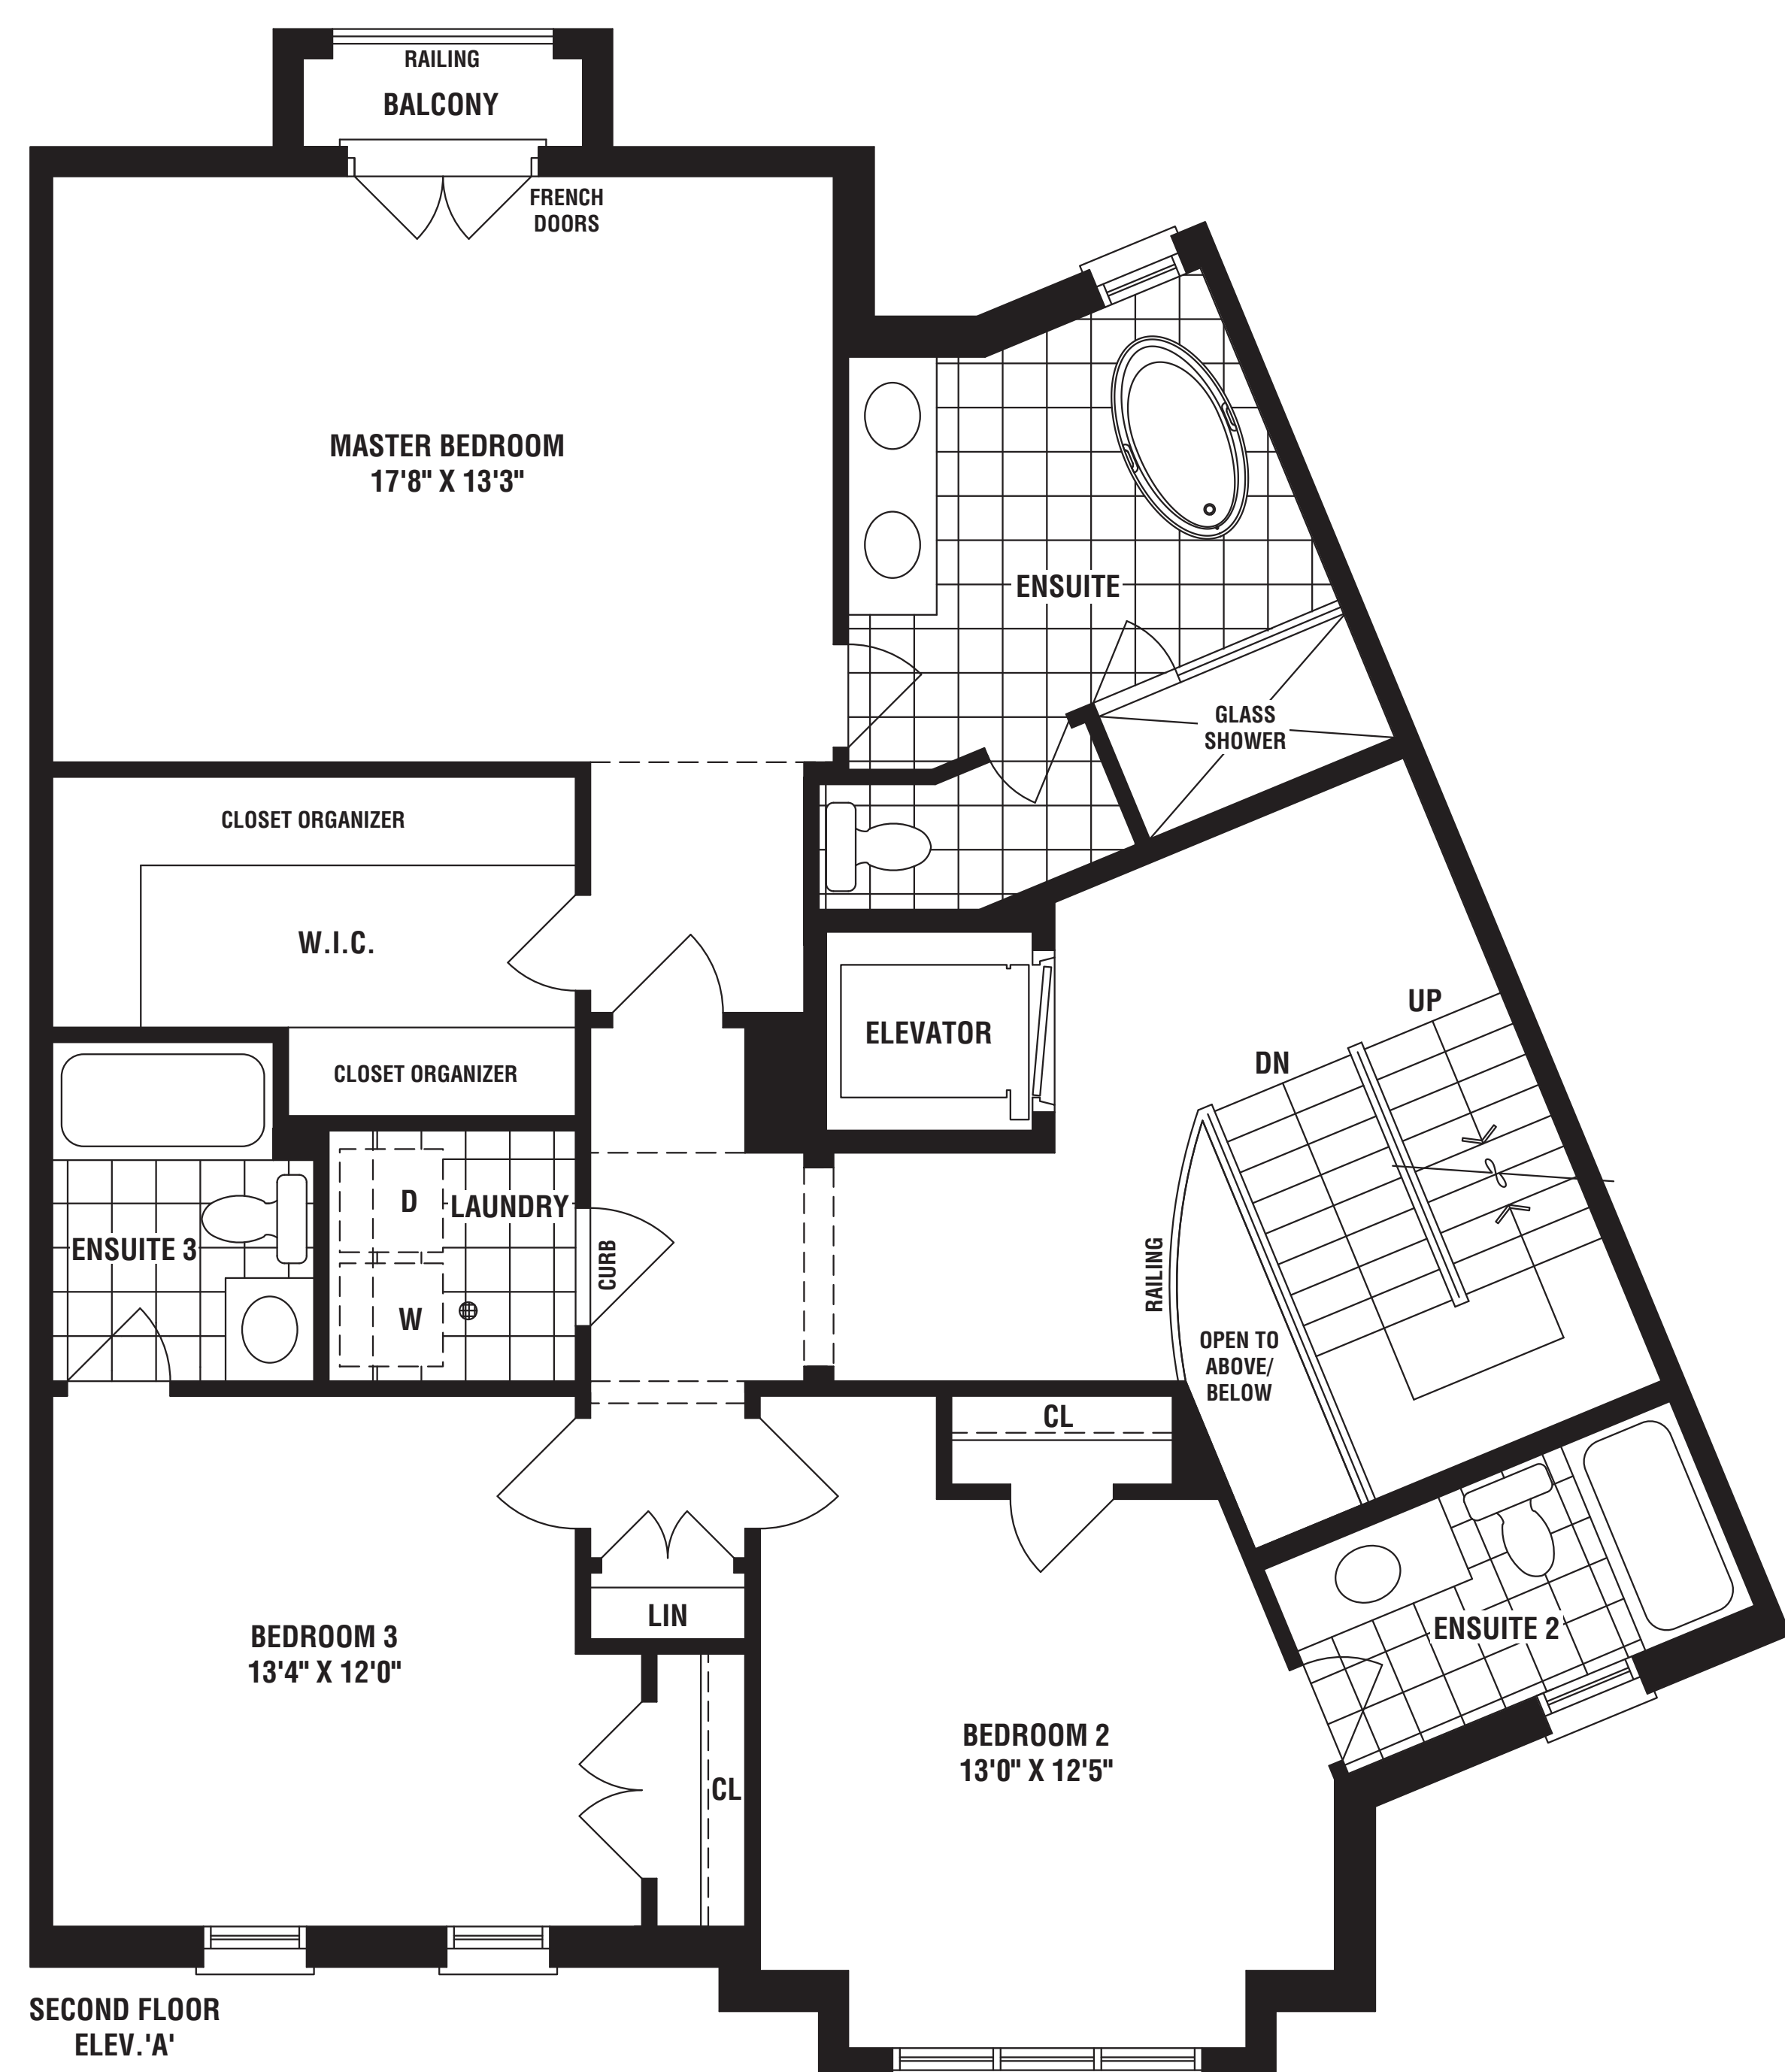

# MONTICELLO

3885 sq. ft. {ELEV A}

DESIGNER  
TOWNHOMES

**Fernbrook  
HOMES**

Materials, specifications, and floor plans are subject to change without notice. All house renderings are artist's conceptions. All floor plans are approximate dimensions. Actual usable floor space may vary from the stated floor area. E. & O.E.