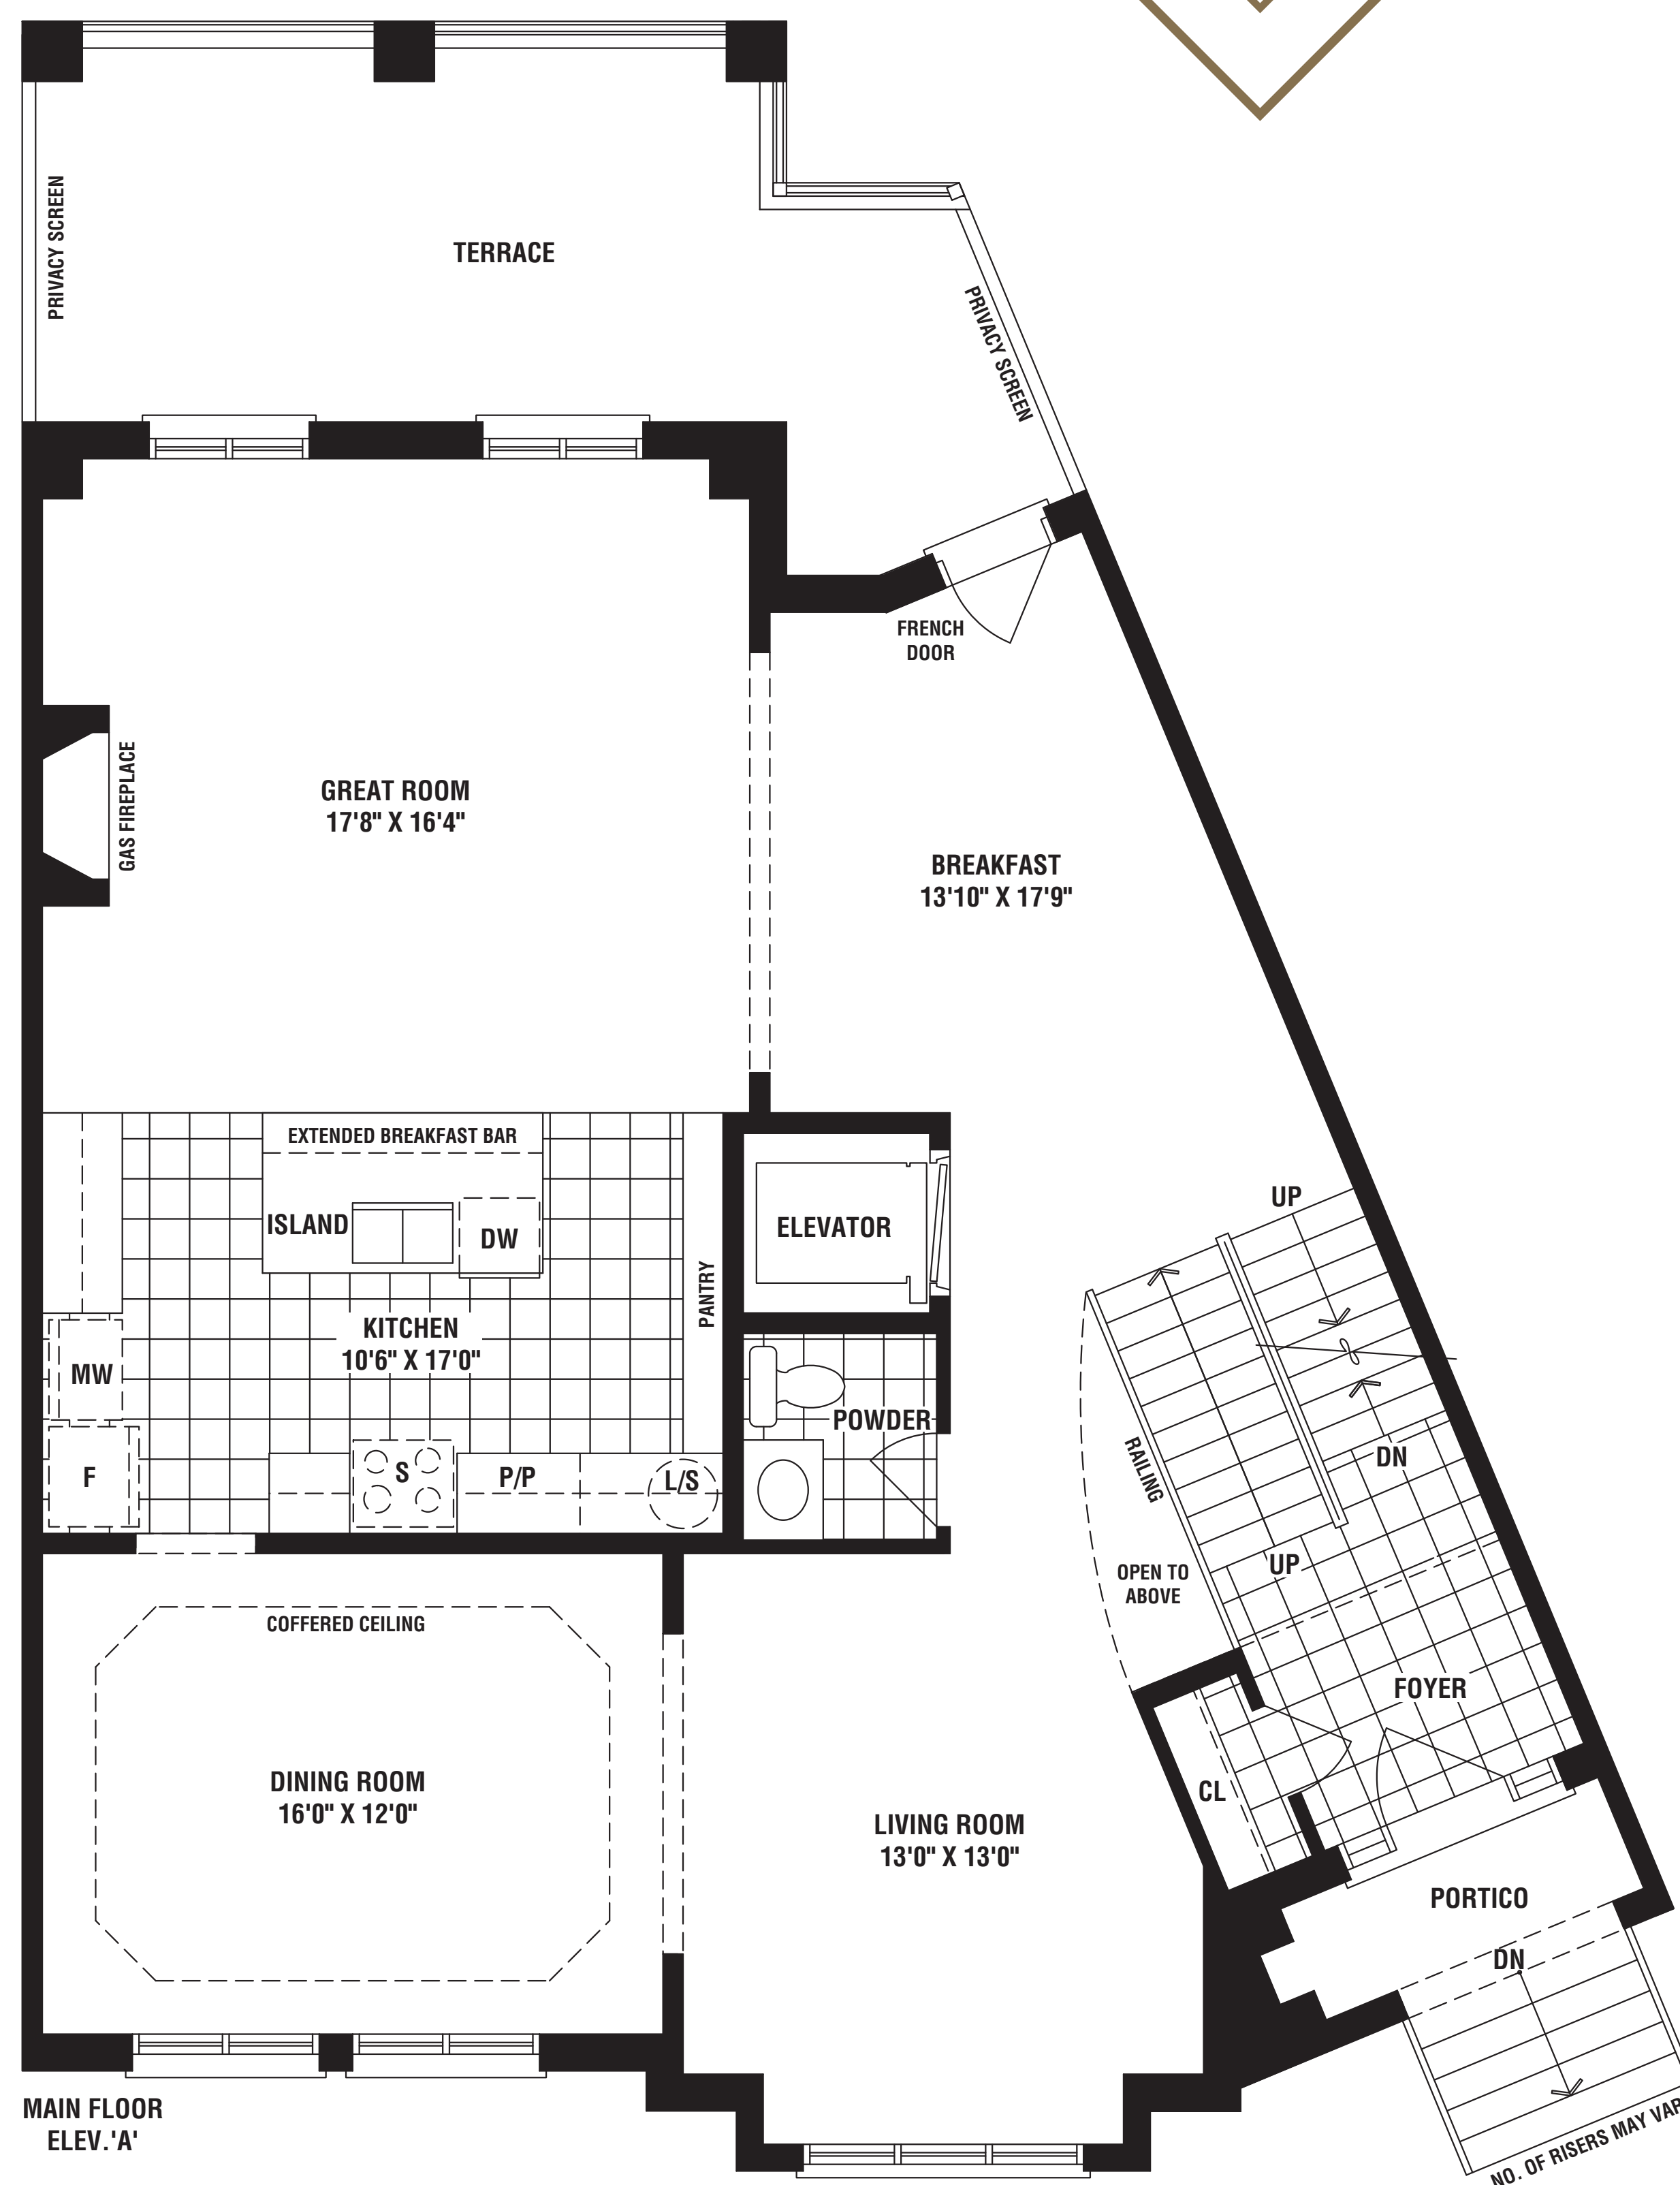

# MONTICELLO

3885 sq. ft. {ELEV A}

DESIGNER  
TOWNHOMES

**Fernbrook  
HOMES**

Materials, specifications, and floor plans are subject to change without notice. All house renderings are artist's conceptions. All floor plans are approximate dimensions. Actual usable floor space may vary from the stated floor area. E. & O.E.