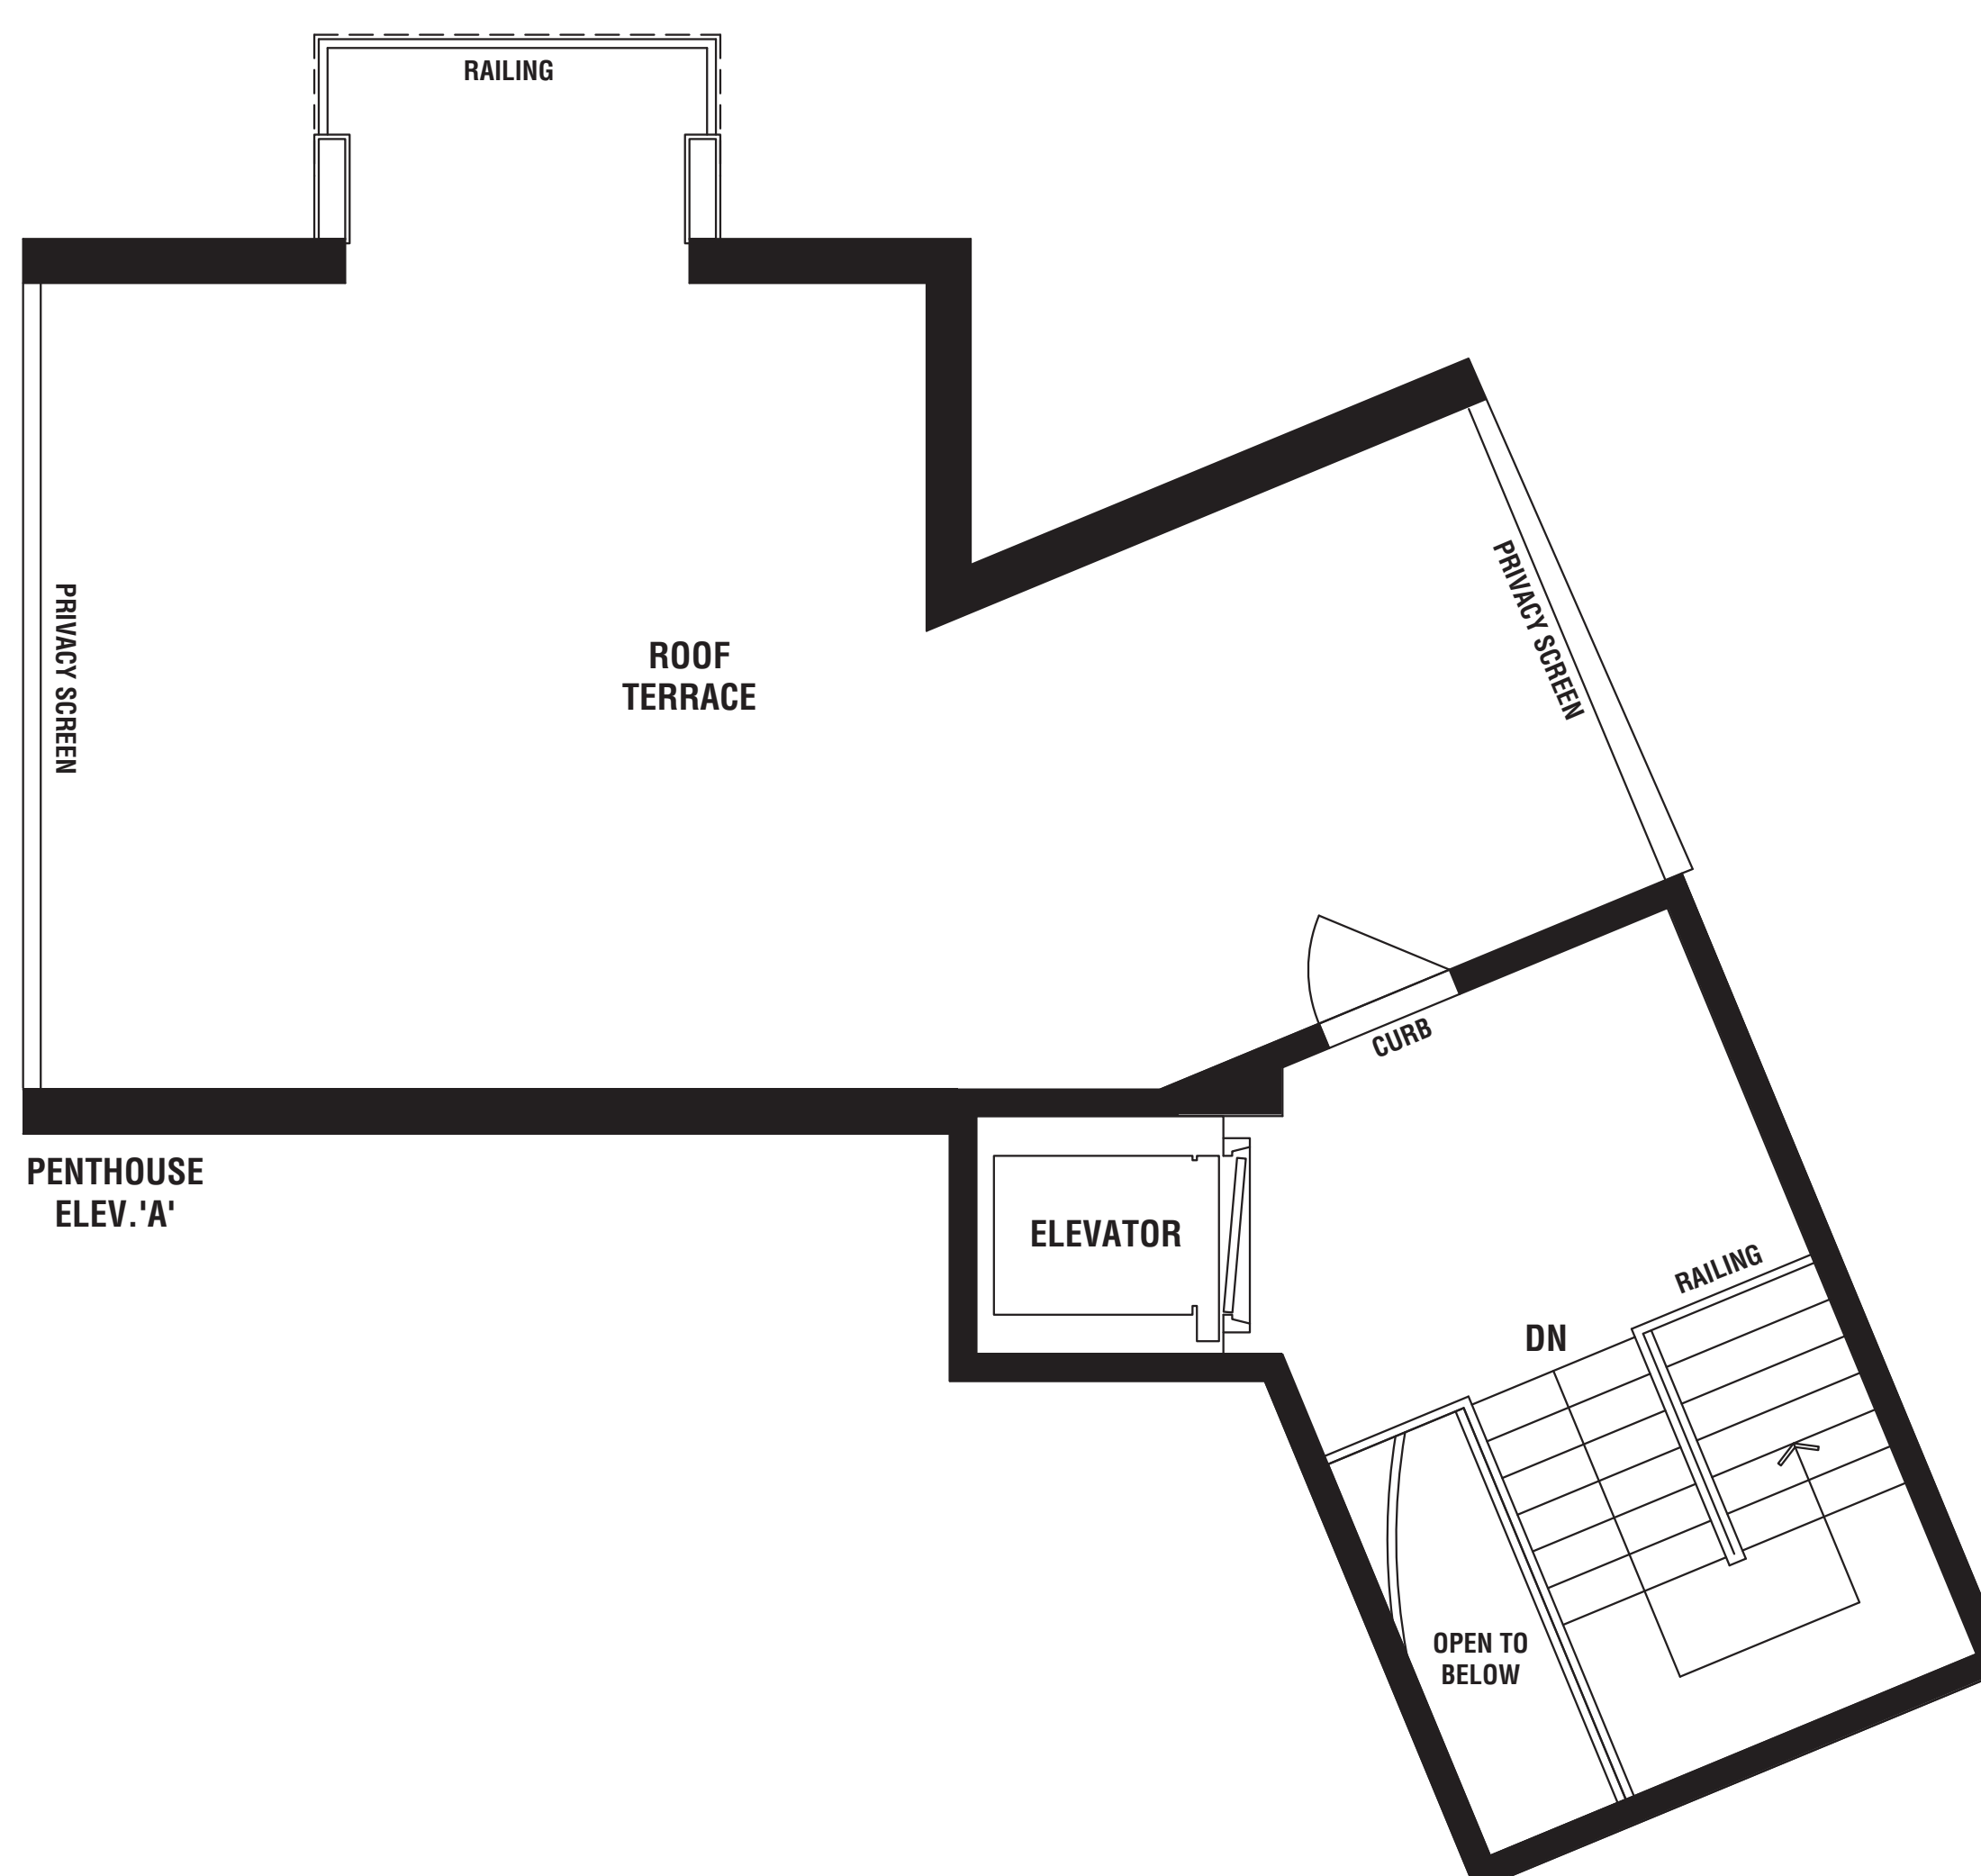

# MONTICELLO

3885 sq. ft. {ELEV A}

DESIGNER  
TOWNHOMES

**Fernbrook  
HOMES**

Materials, specifications, and floor plans are subject to change without notice. All house renderings are artist's conceptions. All floor plans are approximate dimensions. Actual usable floor space may vary from the stated floor area. E. & O.E.