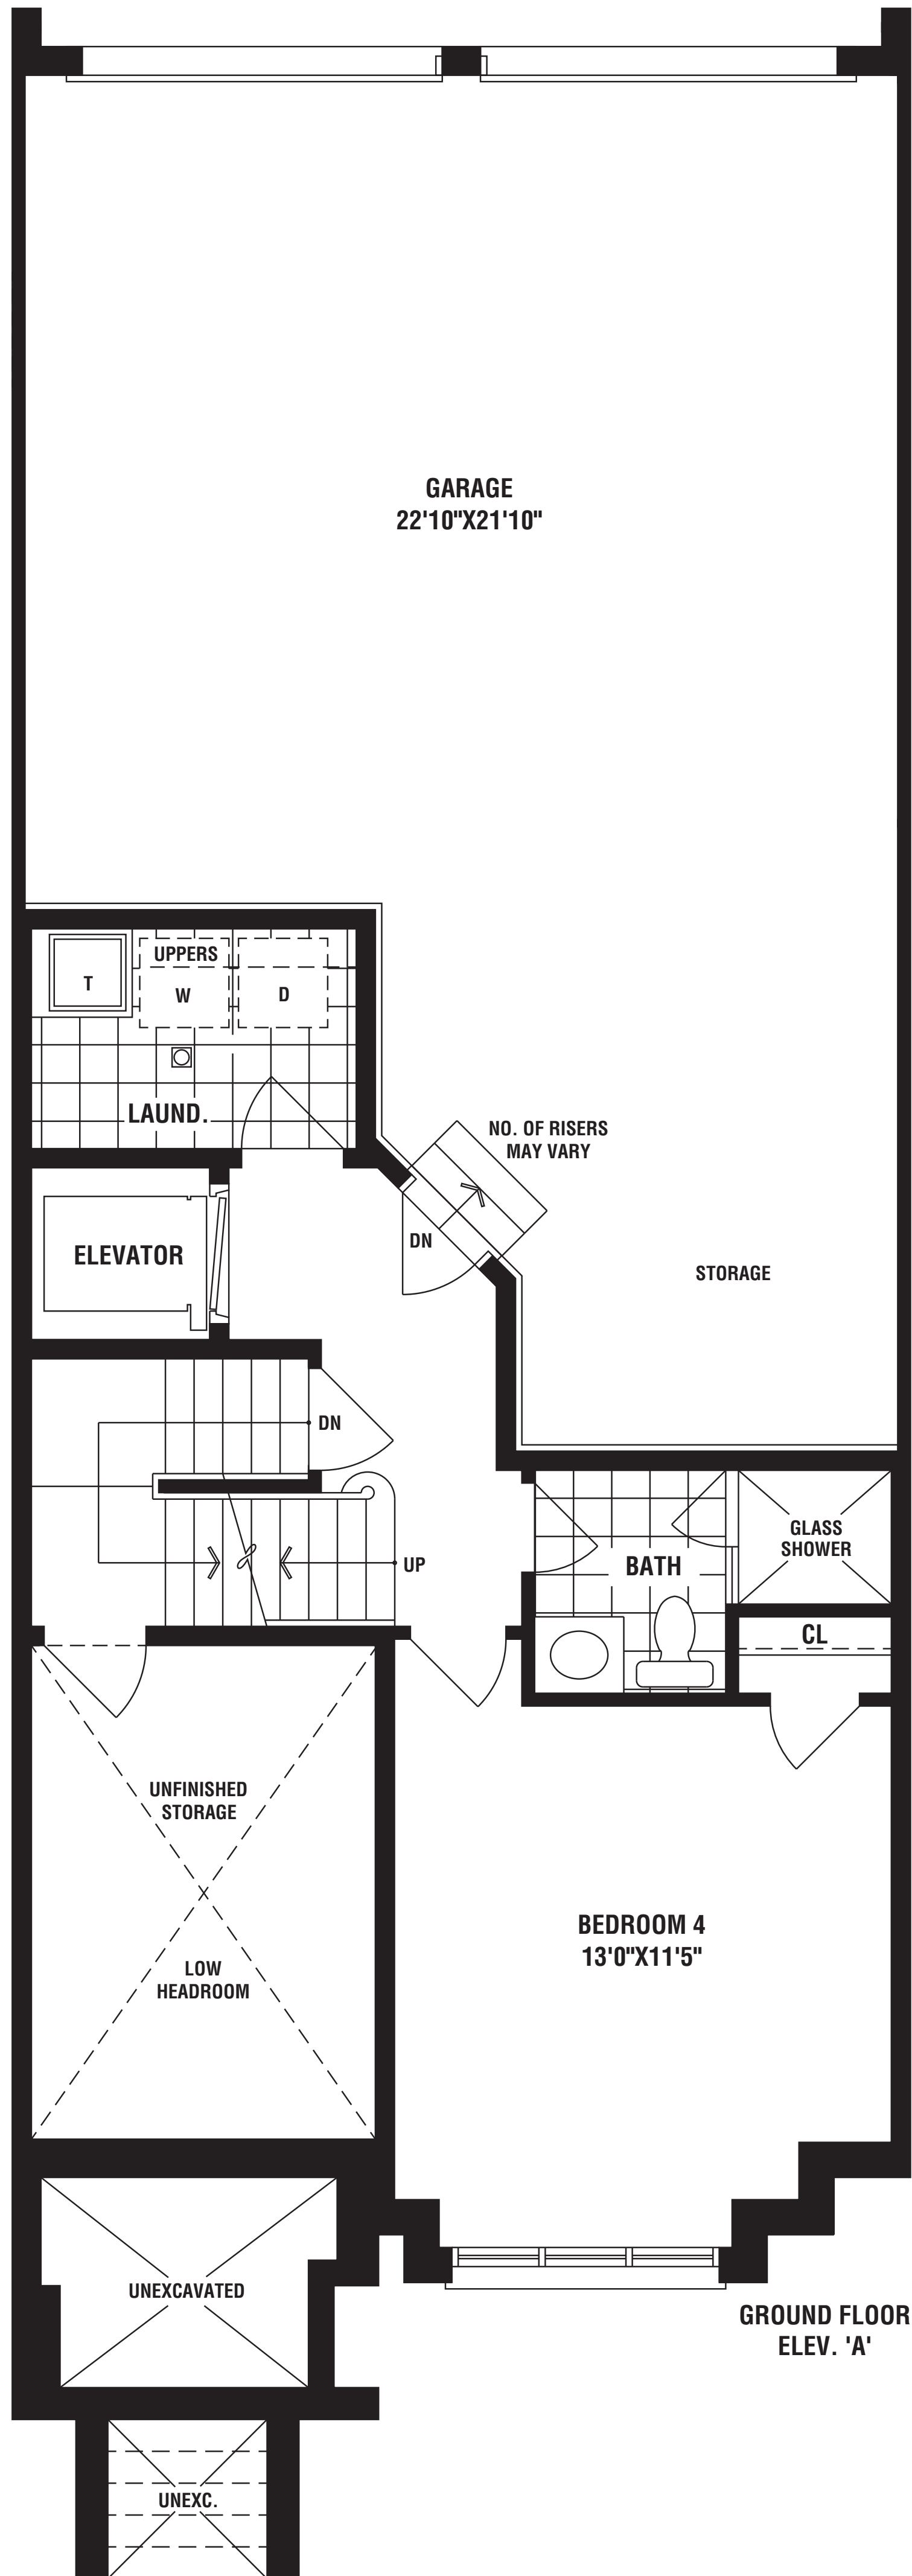

# CLAYTON

2995 sq. ft. {ELEV A}

DESIGNER  
TOWNHOMES

**Fernbrook  
HOMES**