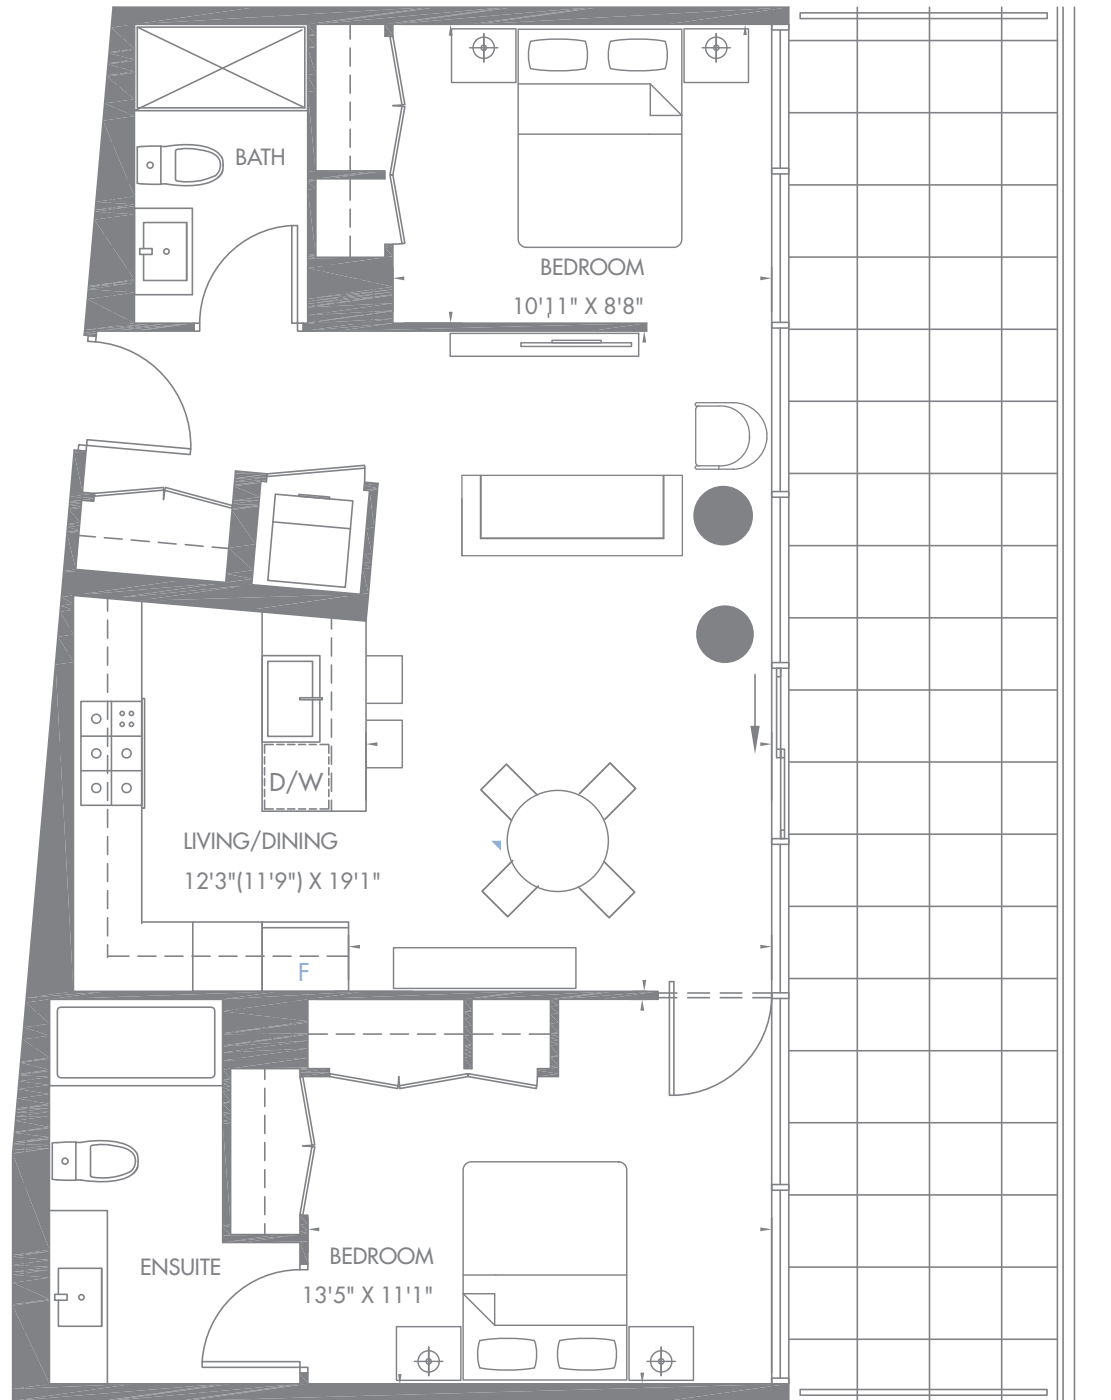

2 BEDROOMS

PH-51 844 SQ.FT.

SUITE AREA: 844 SQ.FT. • TERRACE AREA: 307 SQ.FT.*
TOTAL AREA: 1151 SQ.FT.

TERRACE
7'9" X 39'7"