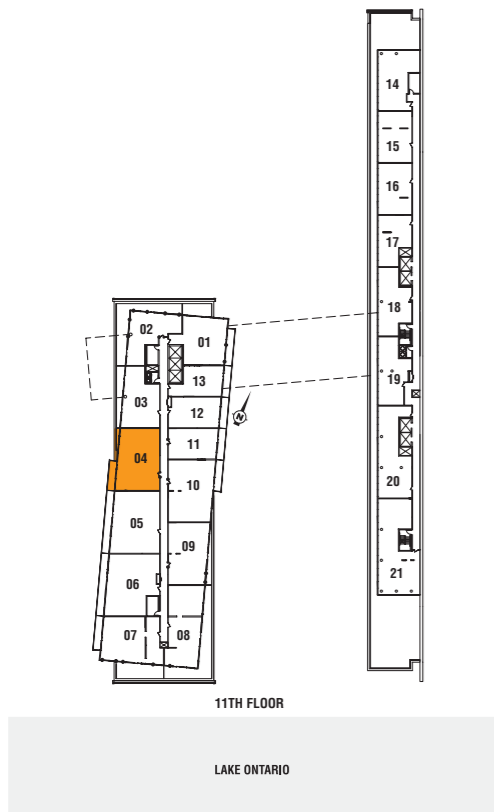

2 BEDROOM + DEN

PH-20 1329 SQ.FT.

SUITE AREA: 1329 SQ.FT. • BALCONY AREA: 40 SQ.FT.*
TOTAL AREA: 1369 SQ.FT.

Materials, specifications and floor plans are subject to change without notice. All floor plans are approximate dimensions. Actual usable floor space may vary from the stated floor area. E. & O.E. *Balcony sizes and placement vary depending upon exact location in building.