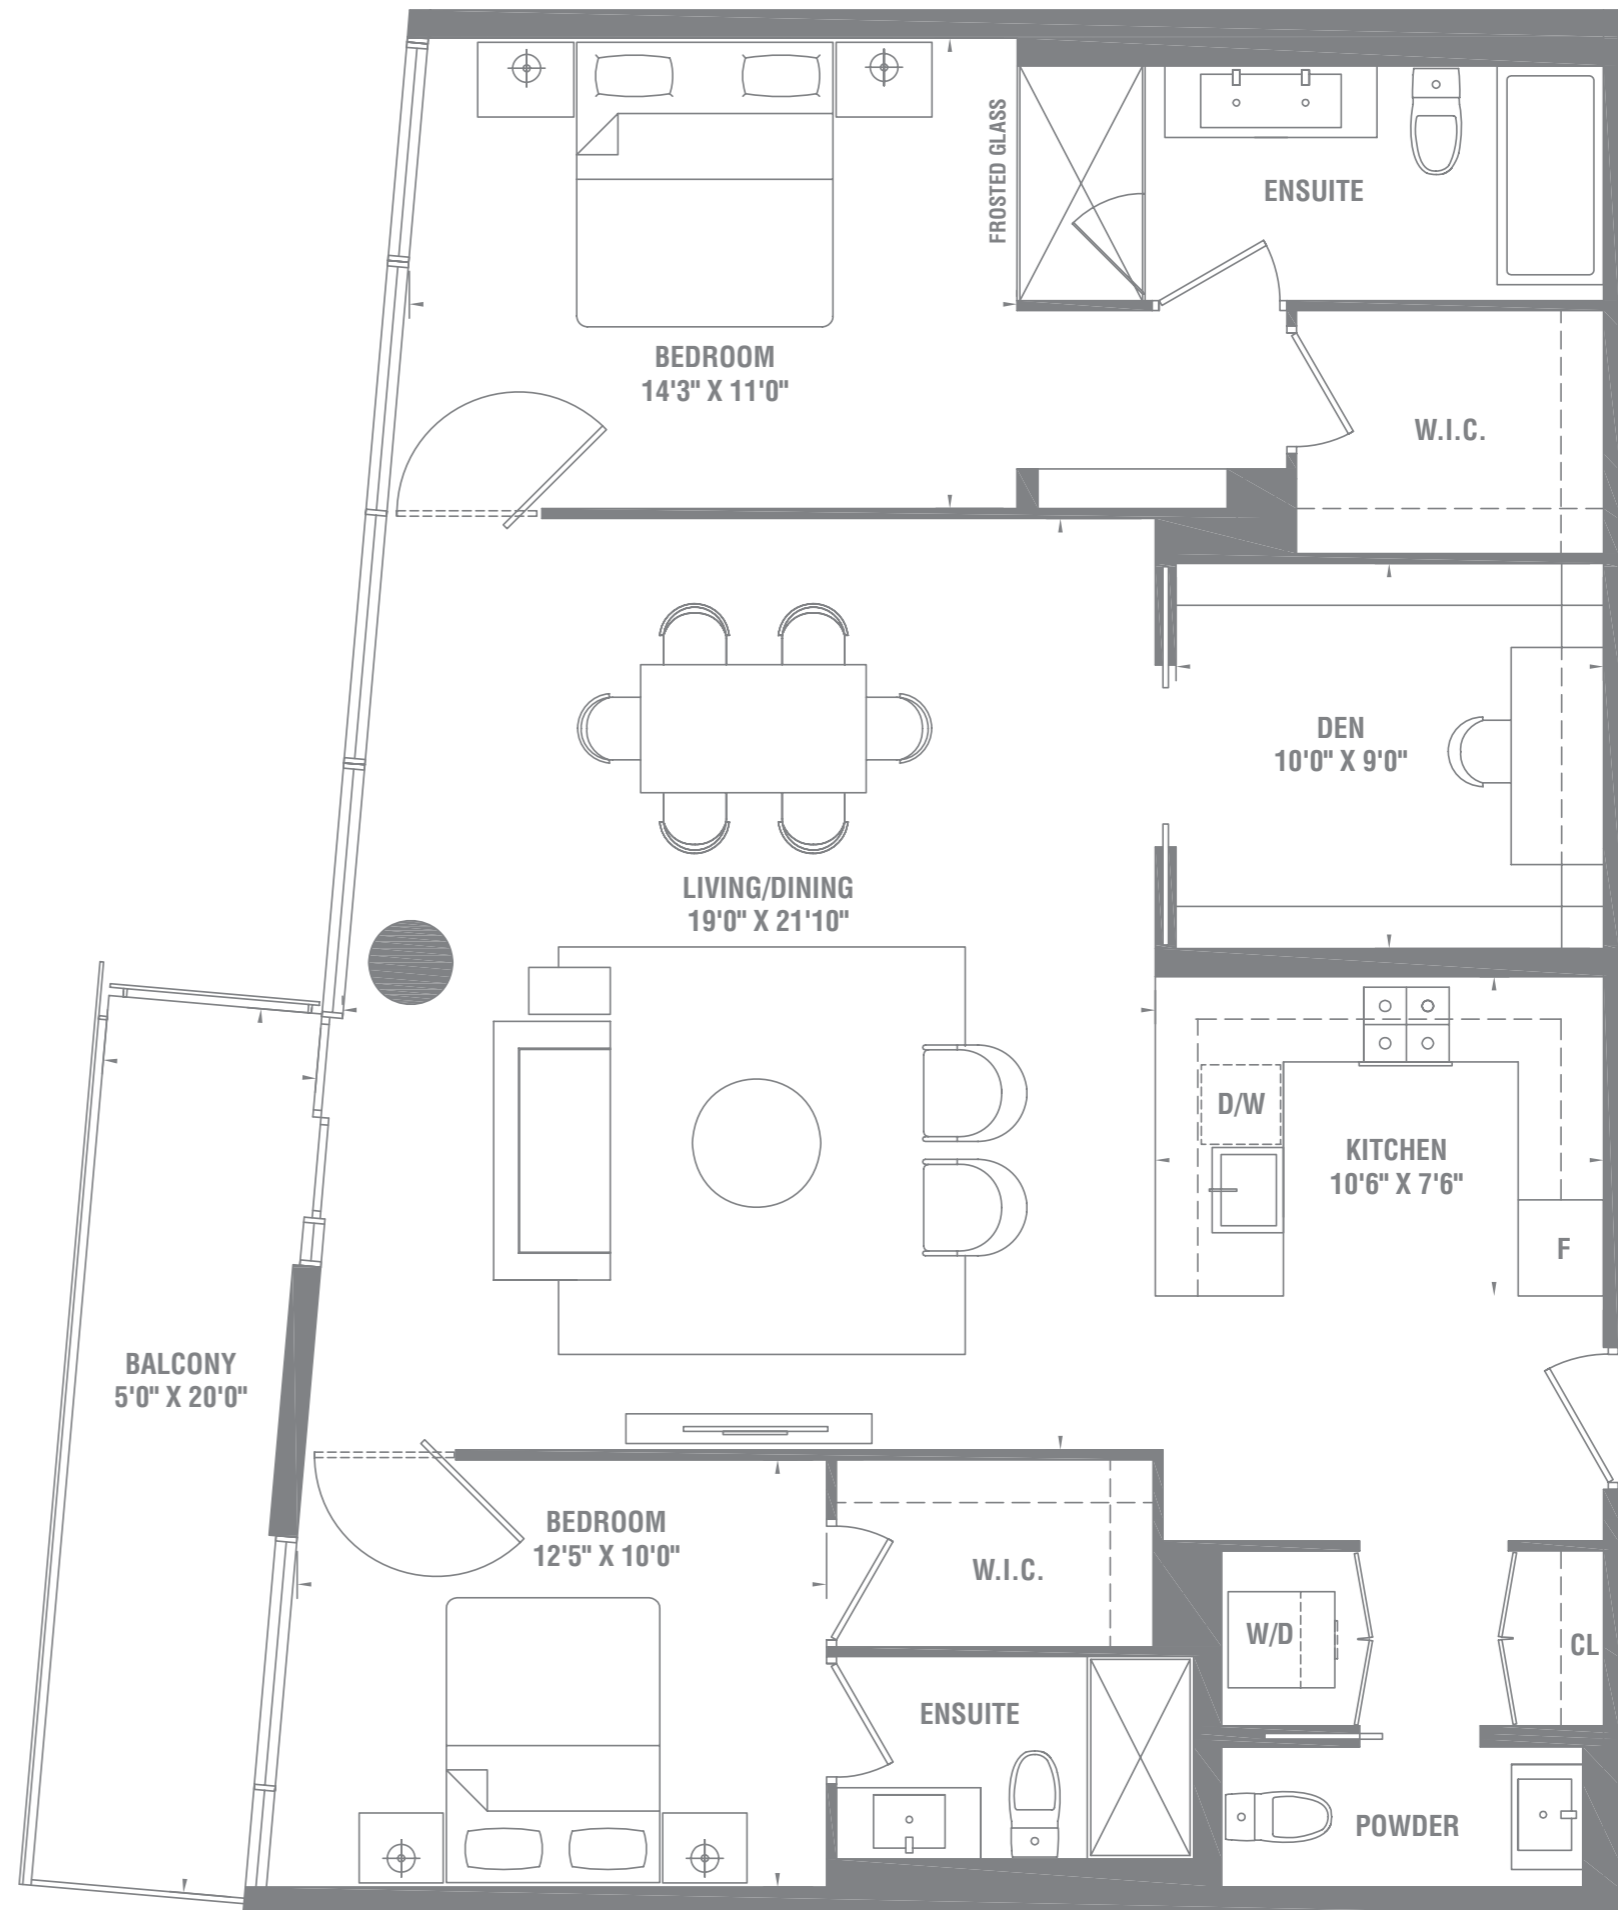

2 BEDROOM + DEN

PH-20 1329 SQ.FT.

SUITE AREA: 1329 SQ.FT. • BALCONY AREA: 40 SQ.FT.*
TOTAL AREA: 1369 SQ.FT.

Materials, specifications and floor plans are subject to change without notice. All floor plans are approximate dimensions. Actual usable floor space may vary from the stated floor area. E. & O.E. *Balcony sizes and placement vary depending upon exact location in building.