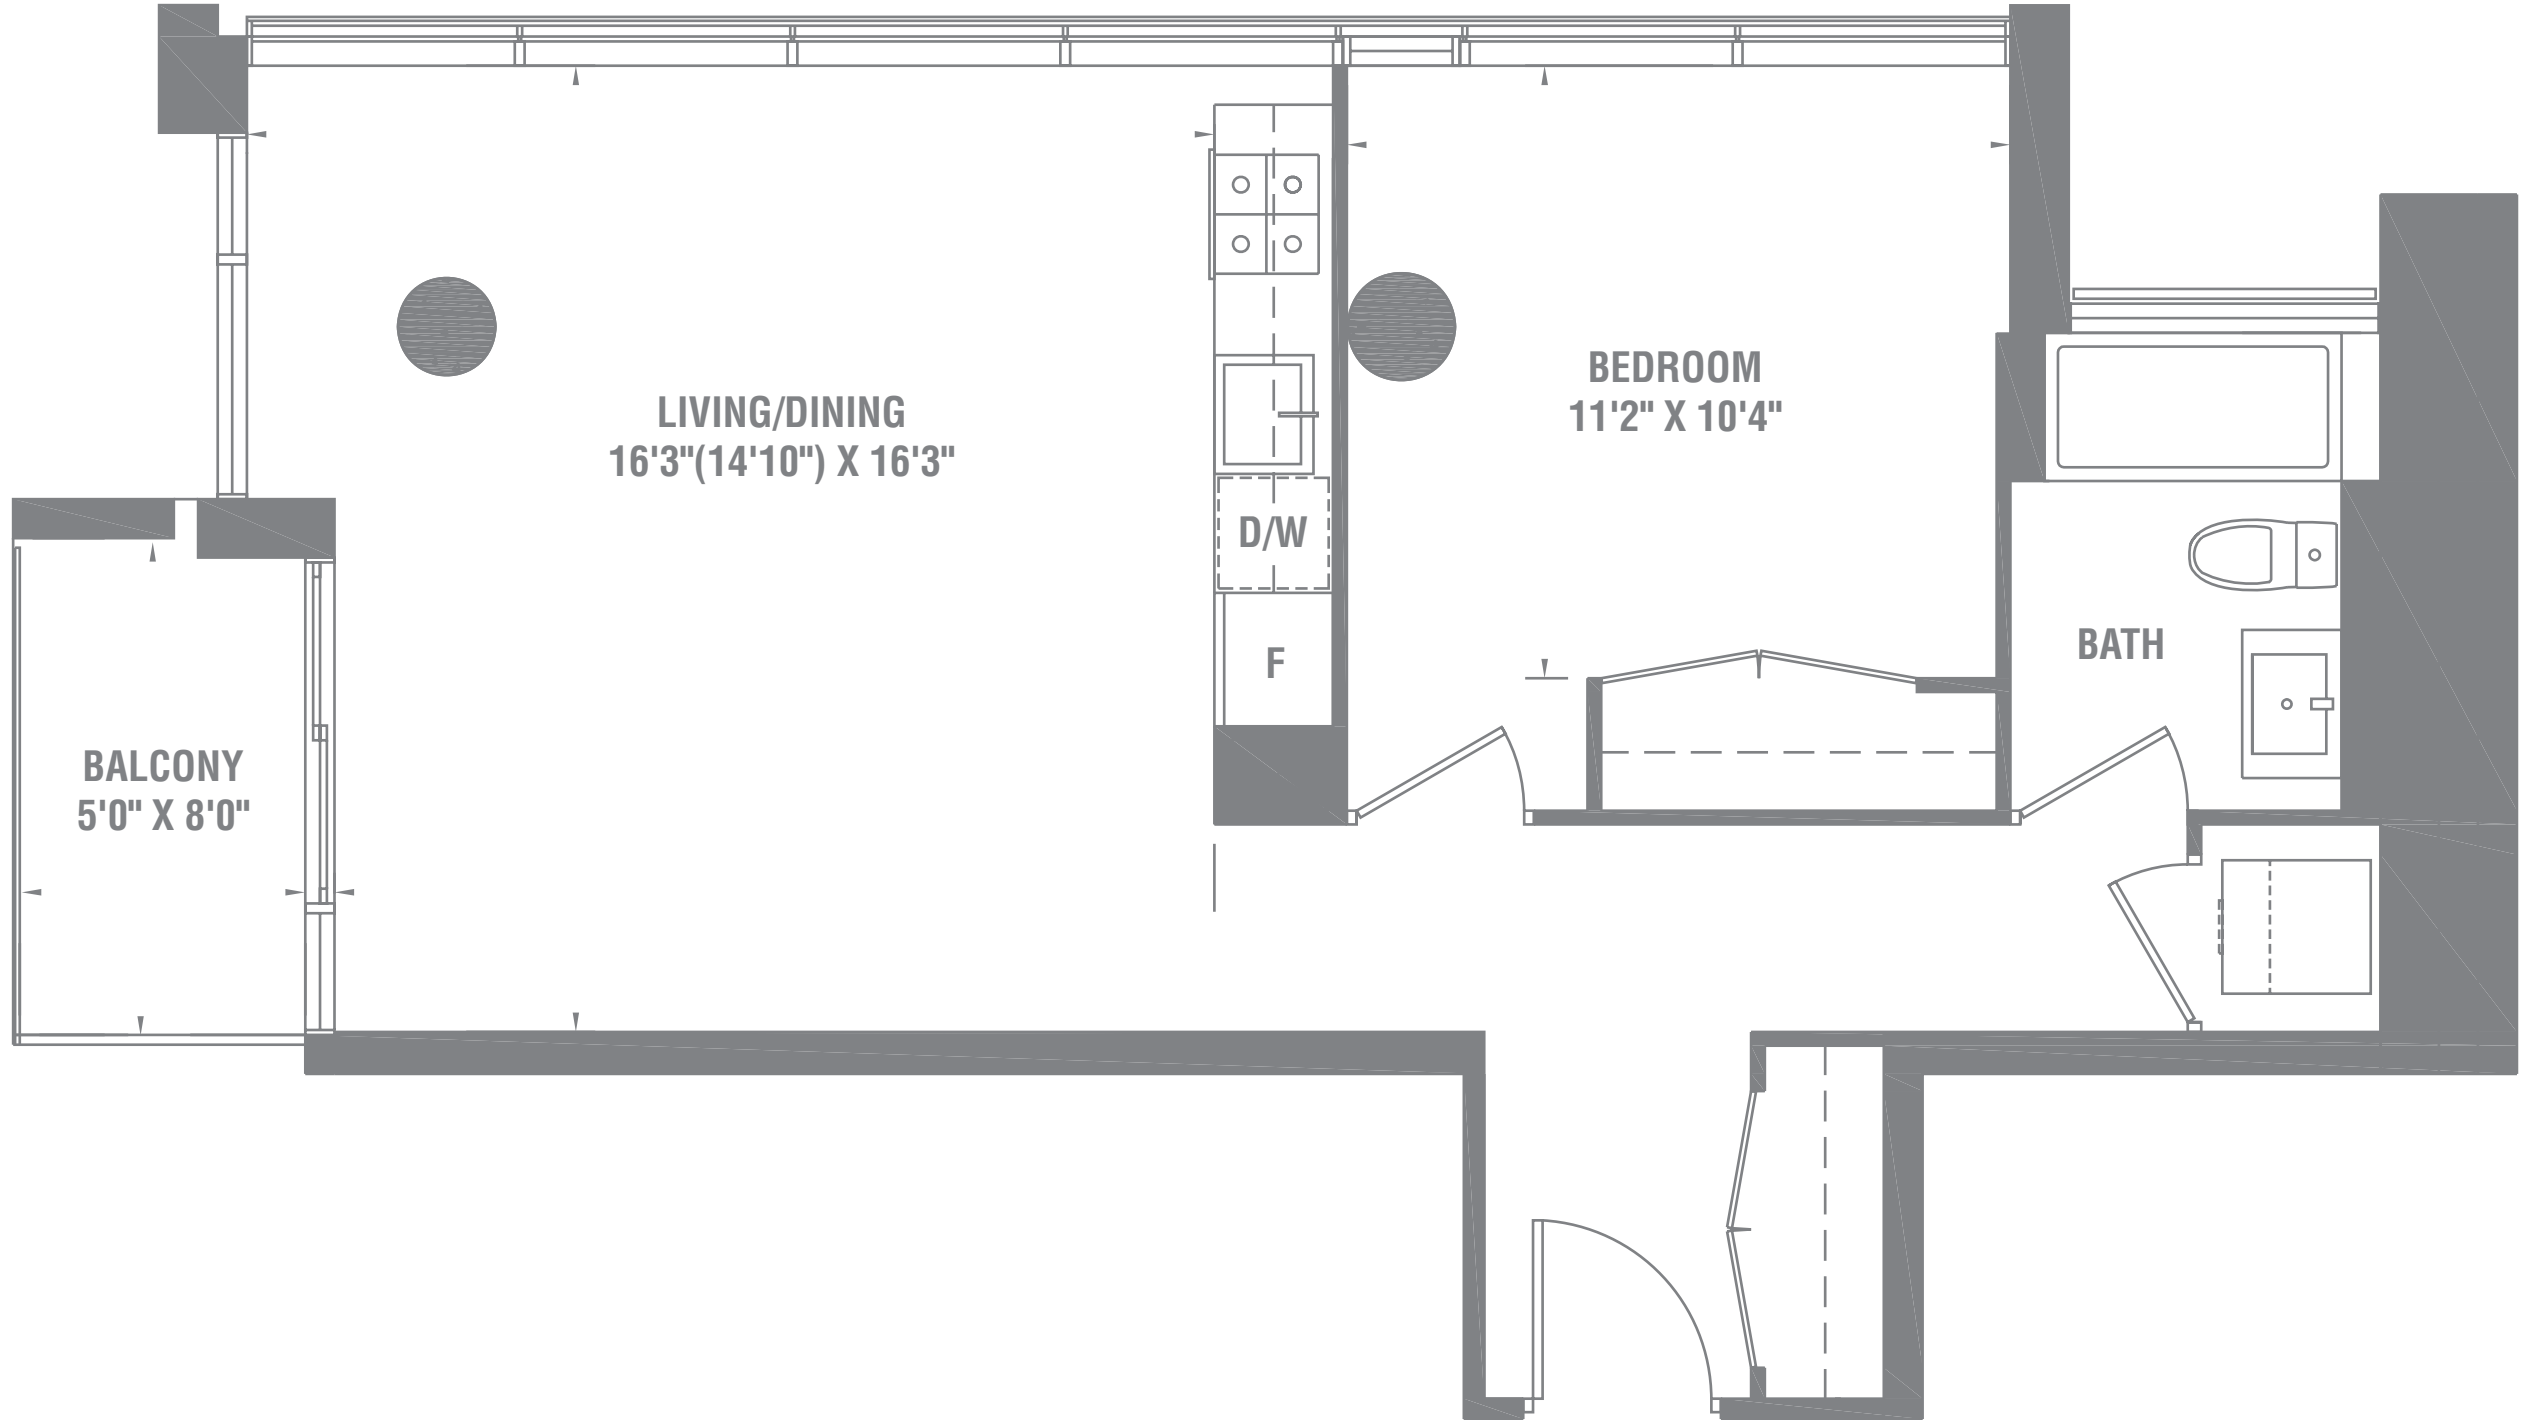

1 BEDROOM

P-086 675 SQ.FT.

SUITE AREA: 675 SQ.FT. • BALCONY AREA: 40 SQ.FT.*
TOTAL AREA: 715 SQ.FT.

LEVEL 3-10