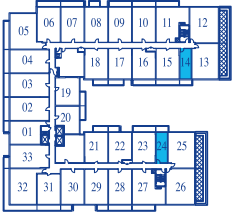

BACHELOR

INTERIOR 290 SQUARE FEET / BALCONY 50 SQUARE FEET / TOTAL 340 SQUARE FEET

9TH FLOOR PLAN