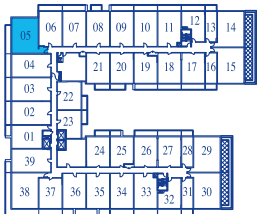

## TWO BEDROOM

INTERIOR 850 SQUARE FEET / BALCONY 125 SQUARE FEET / **TOTAL 975 SQUARE FEET**

7TH FLOOR PLAN

8TH FLOOR PLAN

9TH FLOOR PLAN

10TH FLOOR PLAN

11TH FLOOR PLAN