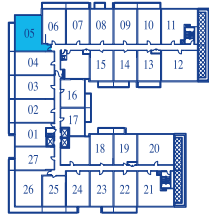

## TWO BEDROOM

INTERIOR 850 SQUARE FEET / BALCONY 125 SQUARE FEET / **TOTAL 975 SQUARE FEET**

7TH FLOOR PLAN

8TH FLOOR PLAN

9TH FLOOR PLAN

10TH FLOOR PLAN

11TH FLOOR PLAN