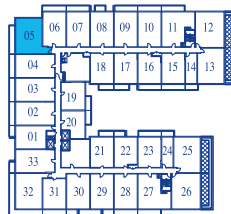

## TWO BEDROOM

INTERIOR 850 SQUARE FEET / BALCONY 125 SQUARE FEET / **TOTAL 975 SQUARE FEET**

7TH FLOOR PLAN

8TH FLOOR PLAN

9TH FLOOR PLAN

10TH FLOOR PLAN

11TH FLOOR PLAN