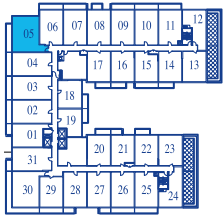

## TWO BEDROOM

INTERIOR 850 SQUARE FEET / BALCONY 125 SQUARE FEET / **TOTAL 975 SQUARE FEET**

7TH FLOOR PLAN

8TH FLOOR PLAN

9TH FLOOR PLAN

10TH FLOOR PLAN

11TH FLOOR PLAN