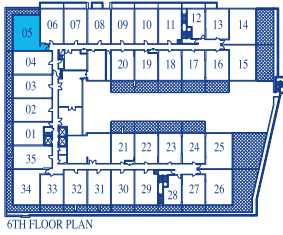

TWO BEDROOM

INTERIOR 850 SQUARE FEET / TERRACE 405 SQUARE FEET / **TOTAL** 1255 SQUARE FEET

6TH FLOOR PLAN