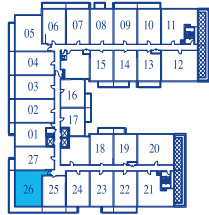

TWO BEDROOM

INTERIOR 830 SQUARE FEET / TERRACE 310 SQUARE FEET / **TOTAL 1140 SQUARE FEET**

7TH FLOOR PLAN

8TH FLOOR PLAN

9TH FLOOR PLAN

10TH FLOOR PLAN

11TH FLOOR PLAN