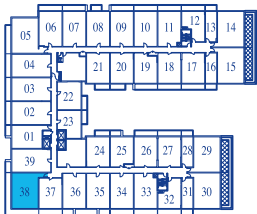

TWO BEDROOM

INTERIOR 830 SQUARE FEET / TERRACE 310 SQUARE FEET / **TOTAL 1140 SQUARE FEET**

7TH FLOOR PLAN

8TH FLOOR PLAN

9TH FLOOR PLAN

10TH FLOOR PLAN

11TH FLOOR PLAN