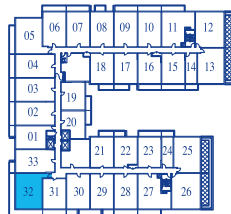

TWO BEDROOM

INTERIOR 830 SQUARE FEET / TERRACE 310 SQUARE FEET / **TOTAL 1140 SQUARE FEET**

7TH FLOOR PLAN

8TH FLOOR PLAN

9TH FLOOR PLAN

10TH FLOOR PLAN

11TH FLOOR PLAN