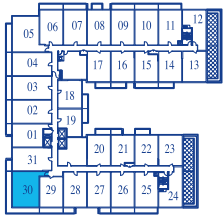

TWO BEDROOM

INTERIOR 830 SQUARE FEET / TERRACE 310 SQUARE FEET / **TOTAL 1140 SQUARE FEET**

7TH FLOOR PLAN

8TH FLOOR PLAN

9TH FLOOR PLAN

10TH FLOOR PLAN

11TH FLOOR PLAN