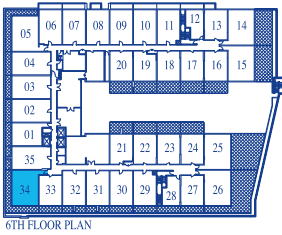

TWO BEDROOM

INTERIOR 830 SQUARE FEET / TERRACE 520 SQUARE FEET / **TOTAL** 1350 SQUARE FEET

6TH FLOOR PLAN