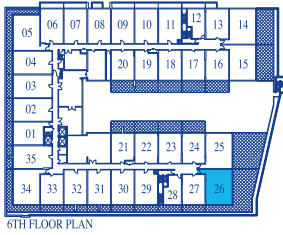

# TWO BEDROOM

INTERIOR 825 SQUARE FEET / TERRACE 2000 SQUARE FEET / TOTAL 2825 SQUARE FEET

6TH FLOOR PLAN