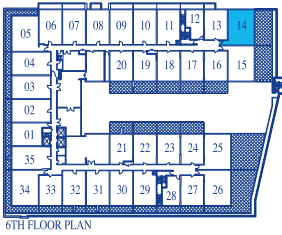

TWO BEDROOM

INTERIOR 825 SQUARE FEET / TERRACE 630 SQUARE FEET / **TOTAL 1465 SQUARE FEET**

6TH FLOOR PLAN