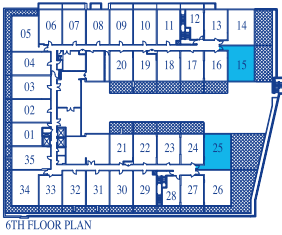

# TWO BEDROOM

INTERIOR 780 SQUARE FEET / TERRACE 340 SQUARE FEET / **TOTAL 1120 SQUARE FEET**

6TH FLOOR PLAN