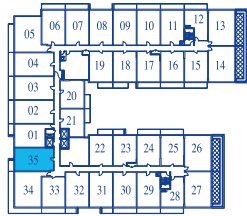

ONE BEDROOM

INTERIOR 760 SQUARE FEET / BALCONY 50 SQUARE FEET / **TOTAL 810 SQUARE FEET**

7TH FLOOR PLAN

8TH FLOOR PLAN

9TH FLOOR PLAN

10TH FLOOR PLAN

11TH FLOOR PLAN