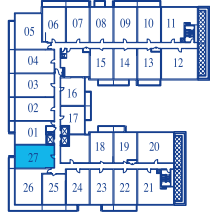

ONE BEDROOM

INTERIOR 760 SQUARE FEET / BALCONY 50 SQUARE FEET / **TOTAL 810 SQUARE FEET**

7TH FLOOR PLAN

8TH FLOOR PLAN

9TH FLOOR PLAN

10TH FLOOR PLAN

11TH FLOOR PLAN