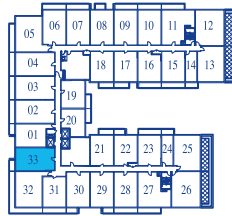

ONE BEDROOM

INTERIOR 760 SQUARE FEET / BALCONY 50 SQUARE FEET / **TOTAL 810 SQUARE FEET**

7TH FLOOR PLAN

8TH FLOOR PLAN

9TH FLOOR PLAN

10TH FLOOR PLAN

11TH FLOOR PLAN