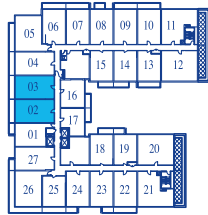

ONE BEDROOM

INTERIOR 745 SQUARE FEET / BALCONY 105 SQUARE FEET / TOTAL 850 SQUARE FEET

7TH FLOOR PLAN

8TH FLOOR PLAN

9TH FLOOR PLAN

10TH FLOOR PLAN

11TH FLOOR PLAN