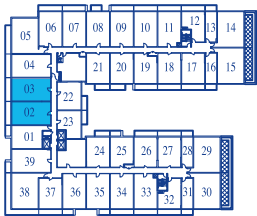

ONE BEDROOM

INTERIOR 745 SQUARE FEET / BALCONY 105 SQUARE FEET / TOTAL 850 SQUARE FEET

7TH FLOOR PLAN

8TH FLOOR PLAN

9TH FLOOR PLAN

10TH FLOOR PLAN

11TH FLOOR PLAN