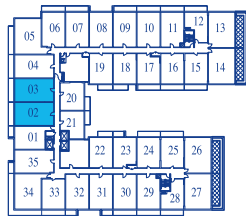

ONE BEDROOM

INTERIOR 745 SQUARE FEET / BALCONY 105 SQUARE FEET / TOTAL 850 SQUARE FEET

7TH FLOOR PLAN

8TH FLOOR PLAN

9TH FLOOR PLAN

10TH FLOOR PLAN

11TH FLOOR PLAN