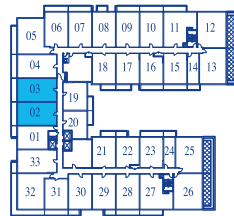

ONE BEDROOM

INTERIOR 745 SQUARE FEET / BALCONY 105 SQUARE FEET / TOTAL 850 SQUARE FEET

7TH FLOOR PLAN

8TH FLOOR PLAN

9TH FLOOR PLAN

10TH FLOOR PLAN

11TH FLOOR PLAN