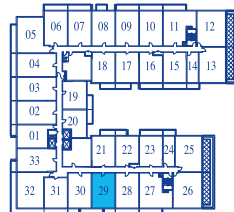

ONE BEDROOM

INTERIOR 680 SQUARE FEET / BALCONY 50 SQUARE FEET / **TOTAL** 730 SQUARE FEET

7TH FLOOR PLAN

8TH FLOOR PLAN

9TH FLOOR PLAN

10TH FLOOR PLAN

11TH FLOOR PLAN