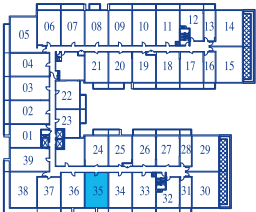

ONE BEDROOM

INTERIOR 680 SQUARE FEET / BALCONY 50 SQUARE FEET / **TOTAL** 730 SQUARE FEET

7TH FLOOR PLAN

8TH FLOOR PLAN

9TH FLOOR PLAN

10TH FLOOR PLAN

11TH FLOOR PLAN