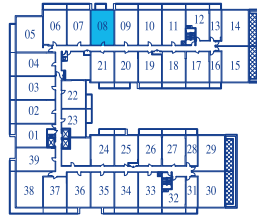

ONE BEDROOM

INTERIOR 680 SQUARE FEET / BALCONY 50 SQUARE FEET / **TOTAL 730 SQUARE FEET**

6TH FLOOR PLAN

7TH FLOOR PLAN

8TH FLOOR PLAN

9TH FLOOR PLAN

10TH FLOOR PLAN

11TH FLOOR PLAN