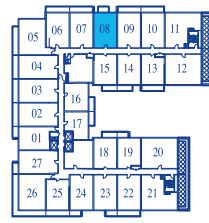

ONE BEDROOM

INTERIOR 680 SQUARE FEET / BALCONY 50 SQUARE FEET / **TOTAL 730 SQUARE FEET**

6TH FLOOR PLAN

7TH FLOOR PLAN

8TH FLOOR PLAN

9TH FLOOR PLAN

10TH FLOOR PLAN

11TH FLOOR PLAN