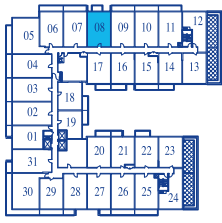

ONE BEDROOM

INTERIOR 680 SQUARE FEET / BALCONY 50 SQUARE FEET / **TOTAL 730 SQUARE FEET**

6TH FLOOR PLAN

7TH FLOOR PLAN

8TH FLOOR PLAN

9TH FLOOR PLAN

10TH FLOOR PLAN

11TH FLOOR PLAN