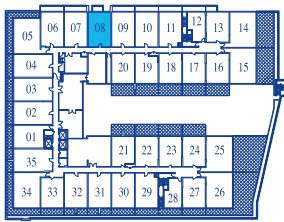

ONE BEDROOM

INTERIOR 680 SQUARE FEET / BALCONY 50 SQUARE FEET / **TOTAL 730 SQUARE FEET**

6TH FLOOR PLAN

7TH FLOOR PLAN

8TH FLOOR PLAN

9TH FLOOR PLAN

10TH FLOOR PLAN

11TH FLOOR PLAN