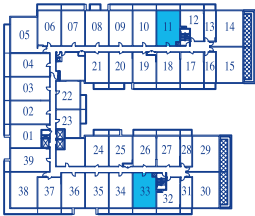

ONE BEDROOM

INTERIOR 665 SQUARE FEET / BALCONY 105 SQUARE FEET / **TOTAL 770 SQUARE FEET**

7TH FLOOR PLAN

8TH FLOOR PLAN