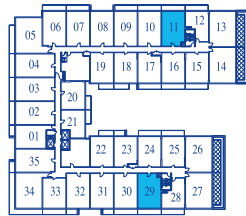

ONE BEDROOM

INTERIOR 665 SQUARE FEET / BALCONY 105 SQUARE FEET / **TOTAL 770 SQUARE FEET**

7TH FLOOR PLAN

8TH FLOOR PLAN