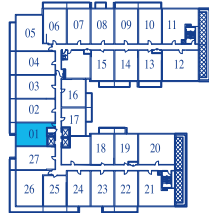

ONE BEDROOM

INTERIOR 645 SQUARE FEET / BALCONY 50 SQUARE FEET / TOTAL 695 SQUARE FEET

7TH FLOOR PLAN

8TH FLOOR PLAN

9TH FLOOR PLAN

10TH FLOOR PLAN

11TH FLOOR PLAN