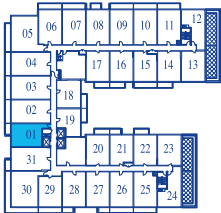

ONE BEDROOM

INTERIOR 645 SQUARE FEET / BALCONY 50 SQUARE FEET / TOTAL 695 SQUARE FEET

7TH FLOOR PLAN

8TH FLOOR PLAN

9TH FLOOR PLAN

10TH FLOOR PLAN

11TH FLOOR PLAN