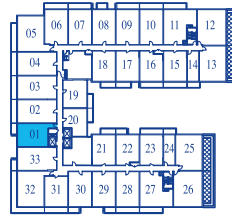

ONE BEDROOM

INTERIOR 645 SQUARE FEET / BALCONY 50 SQUARE FEET / TOTAL 695 SQUARE FEET

7TH FLOOR PLAN

8TH FLOOR PLAN

9TH FLOOR PLAN

10TH FLOOR PLAN

11TH FLOOR PLAN