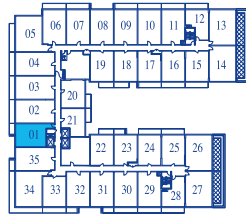

ONE BEDROOM

INTERIOR 645 SQUARE FEET / BALCONY 50 SQUARE FEET / TOTAL 695 SQUARE FEET

7TH FLOOR PLAN

8TH FLOOR PLAN

9TH FLOOR PLAN

10TH FLOOR PLAN

11TH FLOOR PLAN