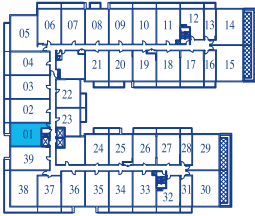

ONE BEDROOM

INTERIOR 645 SQUARE FEET / BALCONY 50 SQUARE FEET / TOTAL 695 SQUARE FEET

7TH FLOOR PLAN

8TH FLOOR PLAN

9TH FLOOR PLAN

10TH FLOOR PLAN

11TH FLOOR PLAN