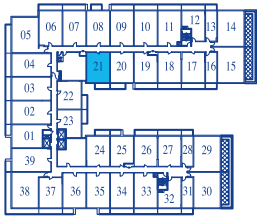

ONE BEDROOM

INTERIOR 595 SQUARE FEET / BALCONY 70 SQUARE FEET / **TOTAL** 665 SQUARE FEET

7TH FLOOR PLAN

8TH FLOOR PLAN

9TH FLOOR PLAN

10TH FLOOR PLAN

11TH FLOOR PLAN