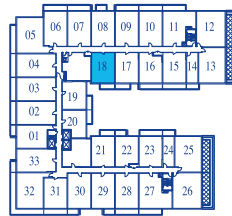

ONE BEDROOM

INTERIOR 595 SQUARE FEET / BALCONY 70 SQUARE FEET / **TOTAL** 665 SQUARE FEET

7TH FLOOR PLAN

8TH FLOOR PLAN

9TH FLOOR PLAN

10TH FLOOR PLAN

11TH FLOOR PLAN