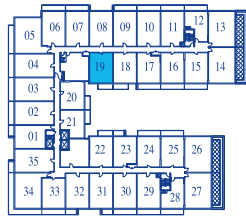

ONE BEDROOM

INTERIOR 595 SQUARE FEET / BALCONY 70 SQUARE FEET / **TOTAL** 665 SQUARE FEET

7TH FLOOR PLAN

8TH FLOOR PLAN

9TH FLOOR PLAN

10TH FLOOR PLAN

11TH FLOOR PLAN