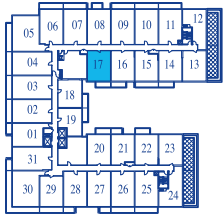

ONE BEDROOM

INTERIOR 595 SQUARE FEET / BALCONY 70 SQUARE FEET / **TOTAL** 665 SQUARE FEET

7TH FLOOR PLAN

8TH FLOOR PLAN

9TH FLOOR PLAN

10TH FLOOR PLAN

11TH FLOOR PLAN