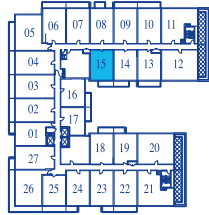

ONE BEDROOM

INTERIOR 595 SQUARE FEET / BALCONY 70 SQUARE FEET / **TOTAL** 665 SQUARE FEET

7TH FLOOR PLAN

8TH FLOOR PLAN

9TH FLOOR PLAN

10TH FLOOR PLAN

11TH FLOOR PLAN