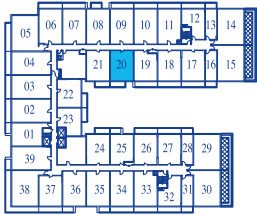

ONE BEDROOM

INTERIOR 590 SQUARE FEET / BALCONY 70 SQUARE FEET / **TOTAL 660 SQUARE FEET**

7TH FLOOR PLAN

8TH FLOOR PLAN

9TH FLOOR PLAN

10TH FLOOR PLAN

11TH FLOOR PLAN