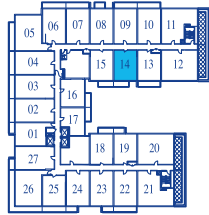

ONE BEDROOM

INTERIOR 590 SQUARE FEET / BALCONY 70 SQUARE FEET / **TOTAL 660 SQUARE FEET**

7TH FLOOR PLAN

8TH FLOOR PLAN

9TH FLOOR PLAN

10TH FLOOR PLAN

11TH FLOOR PLAN