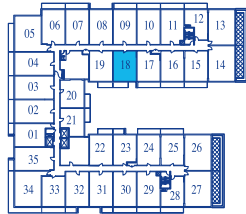

ONE BEDROOM

INTERIOR 590 SQUARE FEET / BALCONY 70 SQUARE FEET / **TOTAL 660 SQUARE FEET**

7TH FLOOR PLAN

8TH FLOOR PLAN

9TH FLOOR PLAN

10TH FLOOR PLAN

11TH FLOOR PLAN