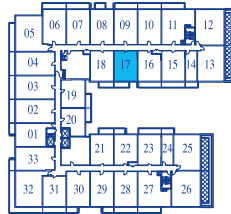

ONE BEDROOM

INTERIOR 590 SQUARE FEET / BALCONY 70 SQUARE FEET / **TOTAL 660 SQUARE FEET**

7TH FLOOR PLAN

8TH FLOOR PLAN

9TH FLOOR PLAN

10TH FLOOR PLAN

11TH FLOOR PLAN