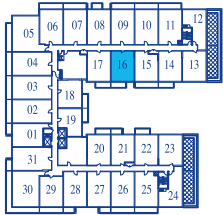

ONE BEDROOM

INTERIOR 590 SQUARE FEET / BALCONY 70 SQUARE FEET / **TOTAL 660 SQUARE FEET**

7TH FLOOR PLAN

8TH FLOOR PLAN

9TH FLOOR PLAN

10TH FLOOR PLAN

11TH FLOOR PLAN