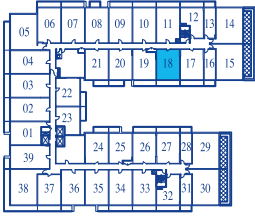

ONE BEDROOM

INTERIOR 585 SQUARE FEET / BALCONY 105 SQUARE FEET / **TOTAL 690 SQUARE FEET**

7TH FLOOR PLAN

8TH FLOOR PLAN

9TH FLOOR PLAN