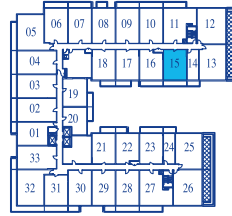

ONE BEDROOM

INTERIOR 585 SQUARE FEET / BALCONY 105 SQUARE FEET / **TOTAL 690 SQUARE FEET**

7TH FLOOR PLAN

8TH FLOOR PLAN

9TH FLOOR PLAN