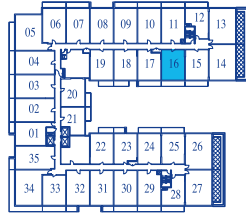

ONE BEDROOM

INTERIOR 585 SQUARE FEET / BALCONY 105 SQUARE FEET / **TOTAL 690 SQUARE FEET**

7TH FLOOR PLAN

8TH FLOOR PLAN

9TH FLOOR PLAN