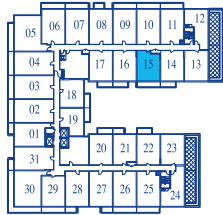

ONE BEDROOM

INTERIOR 570 SQUARE FEET / BALCONY 100 SQUARE FEET / **TOTAL 670 SQUARE FEET**

7TH FLOOR PLAN

8TH FLOOR PLAN

9TH FLOOR PLAN

10TH FLOOR PLAN