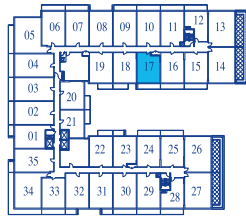

ONE BEDROOM

INTERIOR 570 SQUARE FEET / BALCONY 100 SQUARE FEET / **TOTAL 670 SQUARE FEET**

7TH FLOOR PLAN

8TH FLOOR PLAN

9TH FLOOR PLAN

10TH FLOOR PLAN