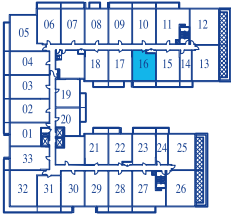

ONE BEDROOM

INTERIOR 570 SQUARE FEET / BALCONY 100 SQUARE FEET / **TOTAL 670 SQUARE FEET**

7TH FLOOR PLAN

8TH FLOOR PLAN

9TH FLOOR PLAN

10TH FLOOR PLAN