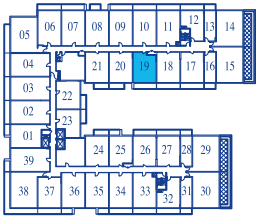

ONE BEDROOM

INTERIOR 570 SQUARE FEET / BALCONY 100 SQUARE FEET / **TOTAL 670 SQUARE FEET**

7TH FLOOR PLAN

8TH FLOOR PLAN

9TH FLOOR PLAN

10TH FLOOR PLAN