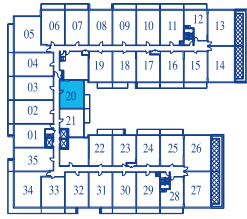

ONE BEDROOM

INTERIOR 570 SQUARE FEET / BALCONY 65 SQUARE FEET / **TOTAL 635 SQUARE FEET**

7TH FLOOR PLAN

8TH FLOOR PLAN

9TH FLOOR PLAN

10TH FLOOR PLAN

11TH FLOOR PLAN