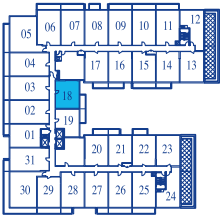

ONE BEDROOM

INTERIOR 570 SQUARE FEET / BALCONY 65 SQUARE FEET / **TOTAL 635 SQUARE FEET**

7TH FLOOR PLAN

8TH FLOOR PLAN

9TH FLOOR PLAN

10TH FLOOR PLAN

11TH FLOOR PLAN