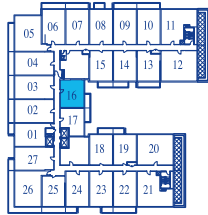

ONE BEDROOM

INTERIOR 570 SQUARE FEET / BALCONY 65 SQUARE FEET / **TOTAL 635 SQUARE FEET**

7TH FLOOR PLAN

8TH FLOOR PLAN

9TH FLOOR PLAN

10TH FLOOR PLAN

11TH FLOOR PLAN