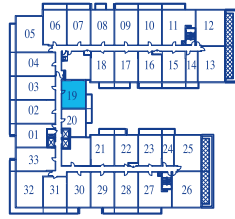

ONE BEDROOM

INTERIOR 570 SQUARE FEET / BALCONY 65 SQUARE FEET / **TOTAL 635 SQUARE FEET**

7TH FLOOR PLAN

8TH FLOOR PLAN

9TH FLOOR PLAN

10TH FLOOR PLAN

11TH FLOOR PLAN