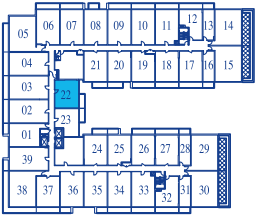

ONE BEDROOM

INTERIOR 570 SQUARE FEET / BALCONY 65 SQUARE FEET / **TOTAL 635 SQUARE FEET**

7TH FLOOR PLAN

8TH FLOOR PLAN

9TH FLOOR PLAN

10TH FLOOR PLAN

11TH FLOOR PLAN