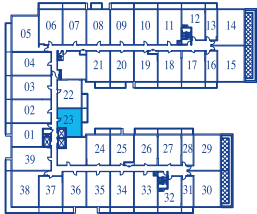

ONE BEDROOM

INTERIOR 510 SQUARE FEET / BALCONY 65 SQUARE FEET / **TOTAL 575 SQUARE FEET**

7TH FLOOR PLAN

8TH FLOOR PLAN

9TH FLOOR PLAN

10TH FLOOR PLAN

11TH FLOOR PLAN