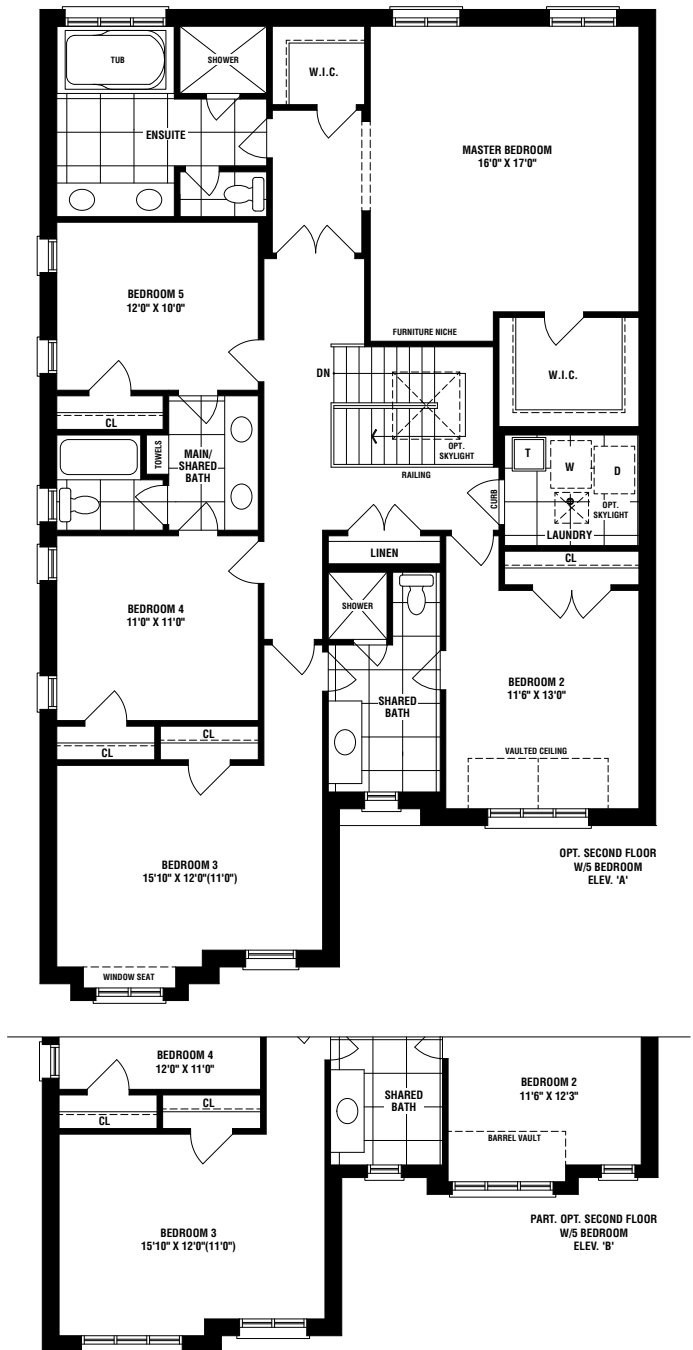

HIGHLAND CREEK

3502 sq. ft. {ELEV A} 3504 sq. ft. {ELEV B}