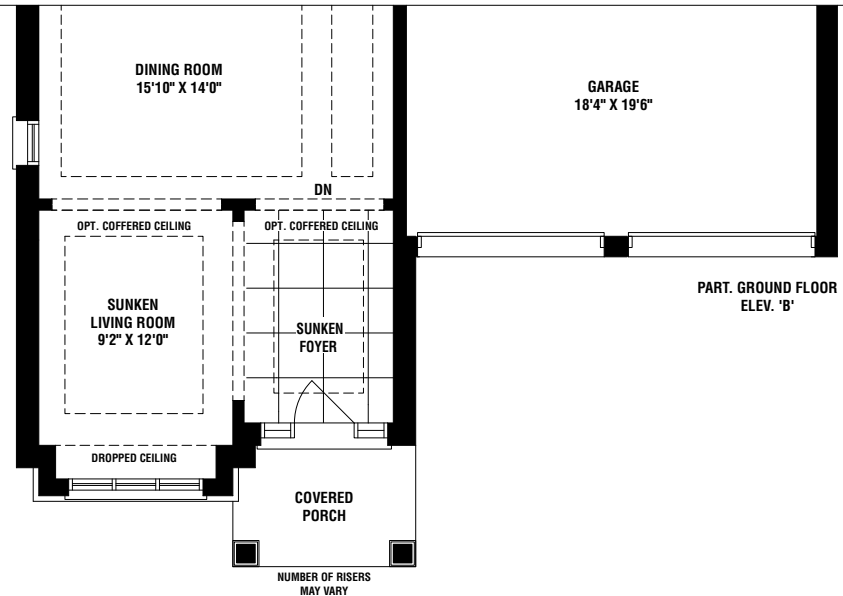

HIGHLAND CREEK

3502 sq. ft. {ELEV A} 3504 sq. ft. {ELEV B}