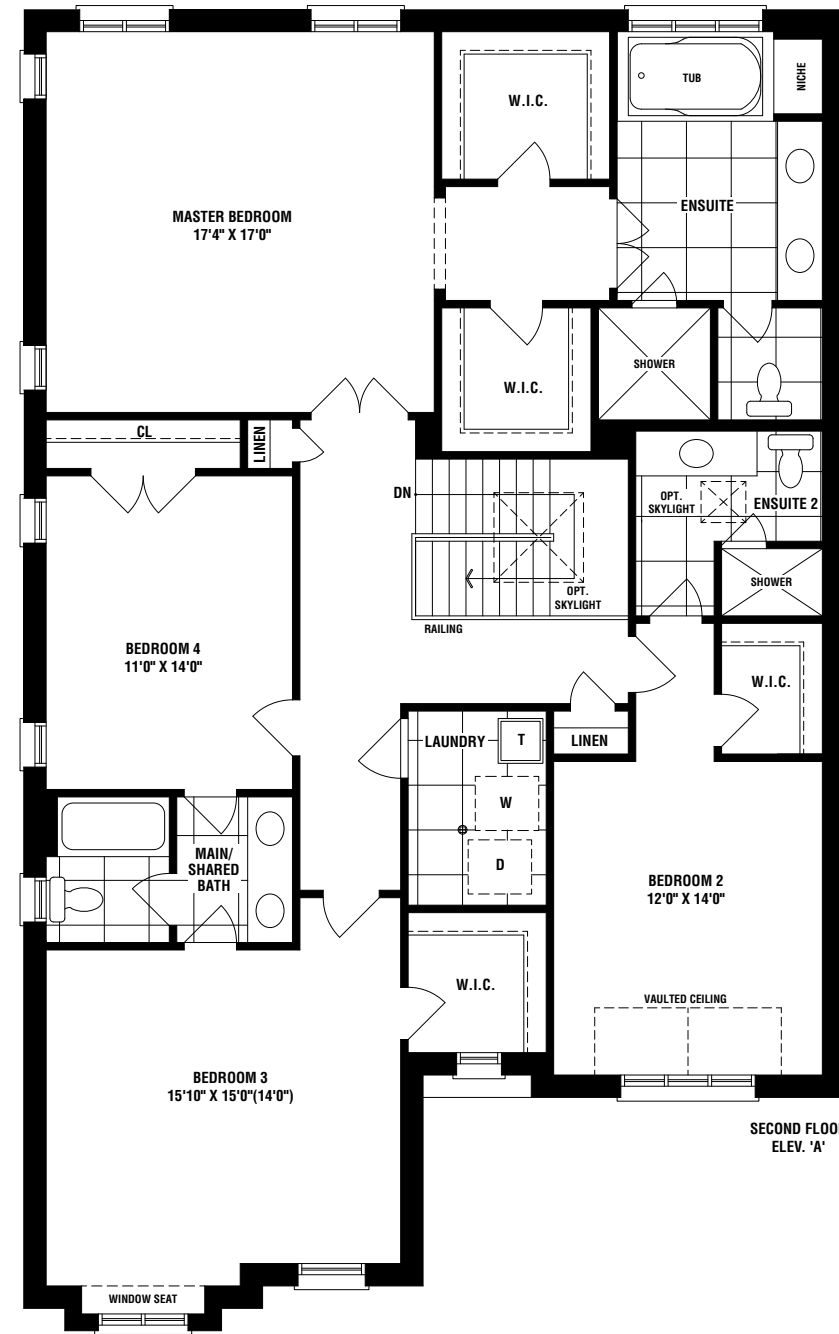

HIGHLAND CREEK

3502 sq. ft. {ELEV A} 3504 sq. ft. {ELEV B}