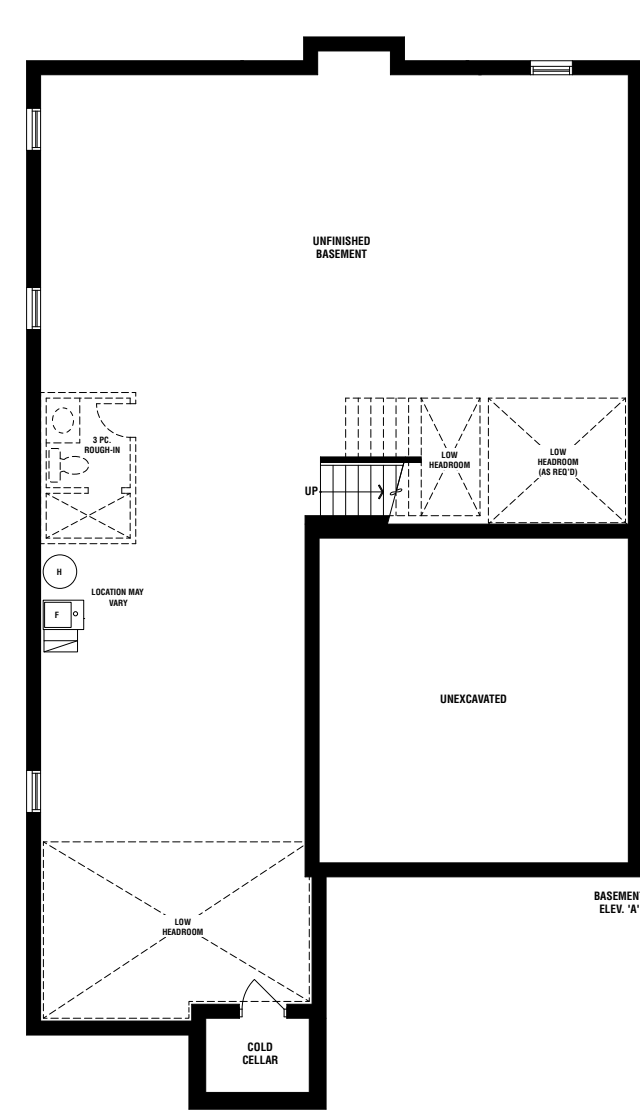

HIGHLAND CREEK

3502 sq. ft. {ELEV A} 3504 sq. ft. {ELEV B}