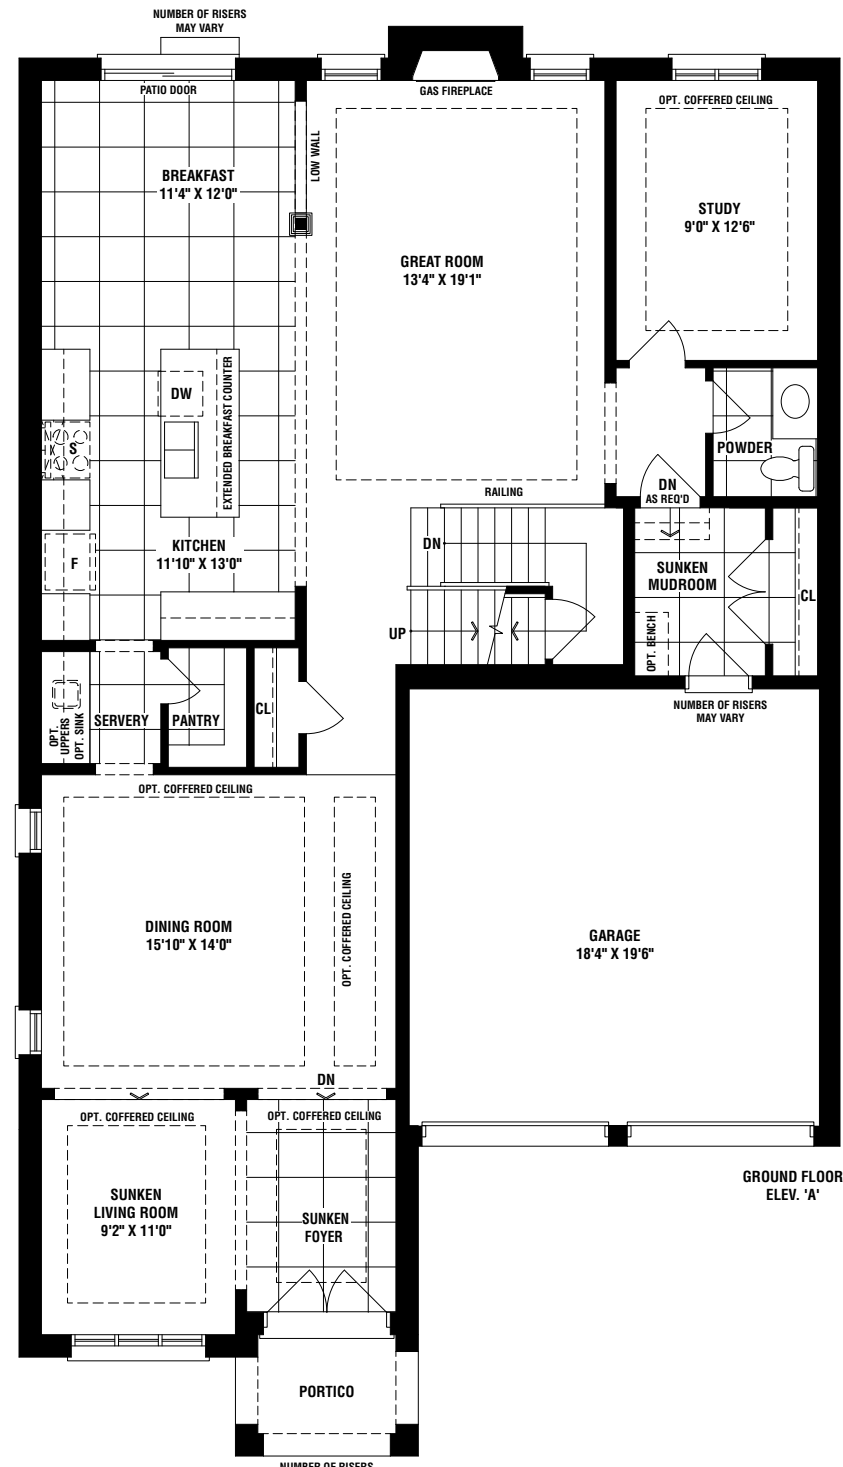

HIGHLAND CREEK

3502 sq. ft. {ELEV A} 3504 sq. ft. {ELEV B}