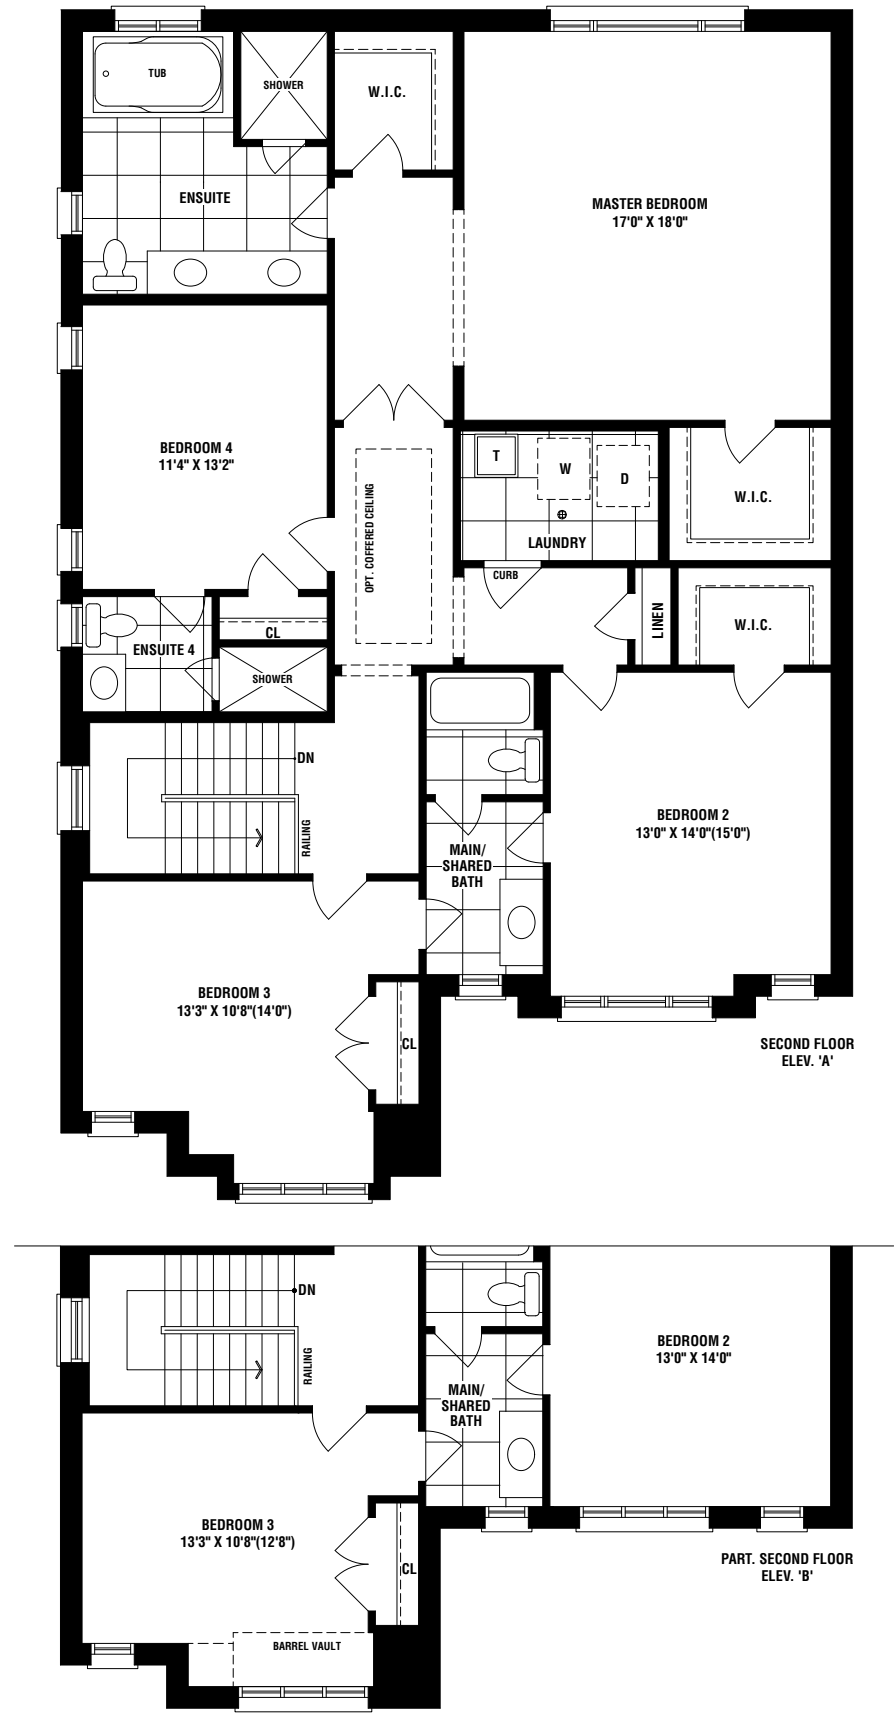

DEER CREEK

3281 sq. ft. {ELEV. A} 3261 sq. ft. {ELEV. B}