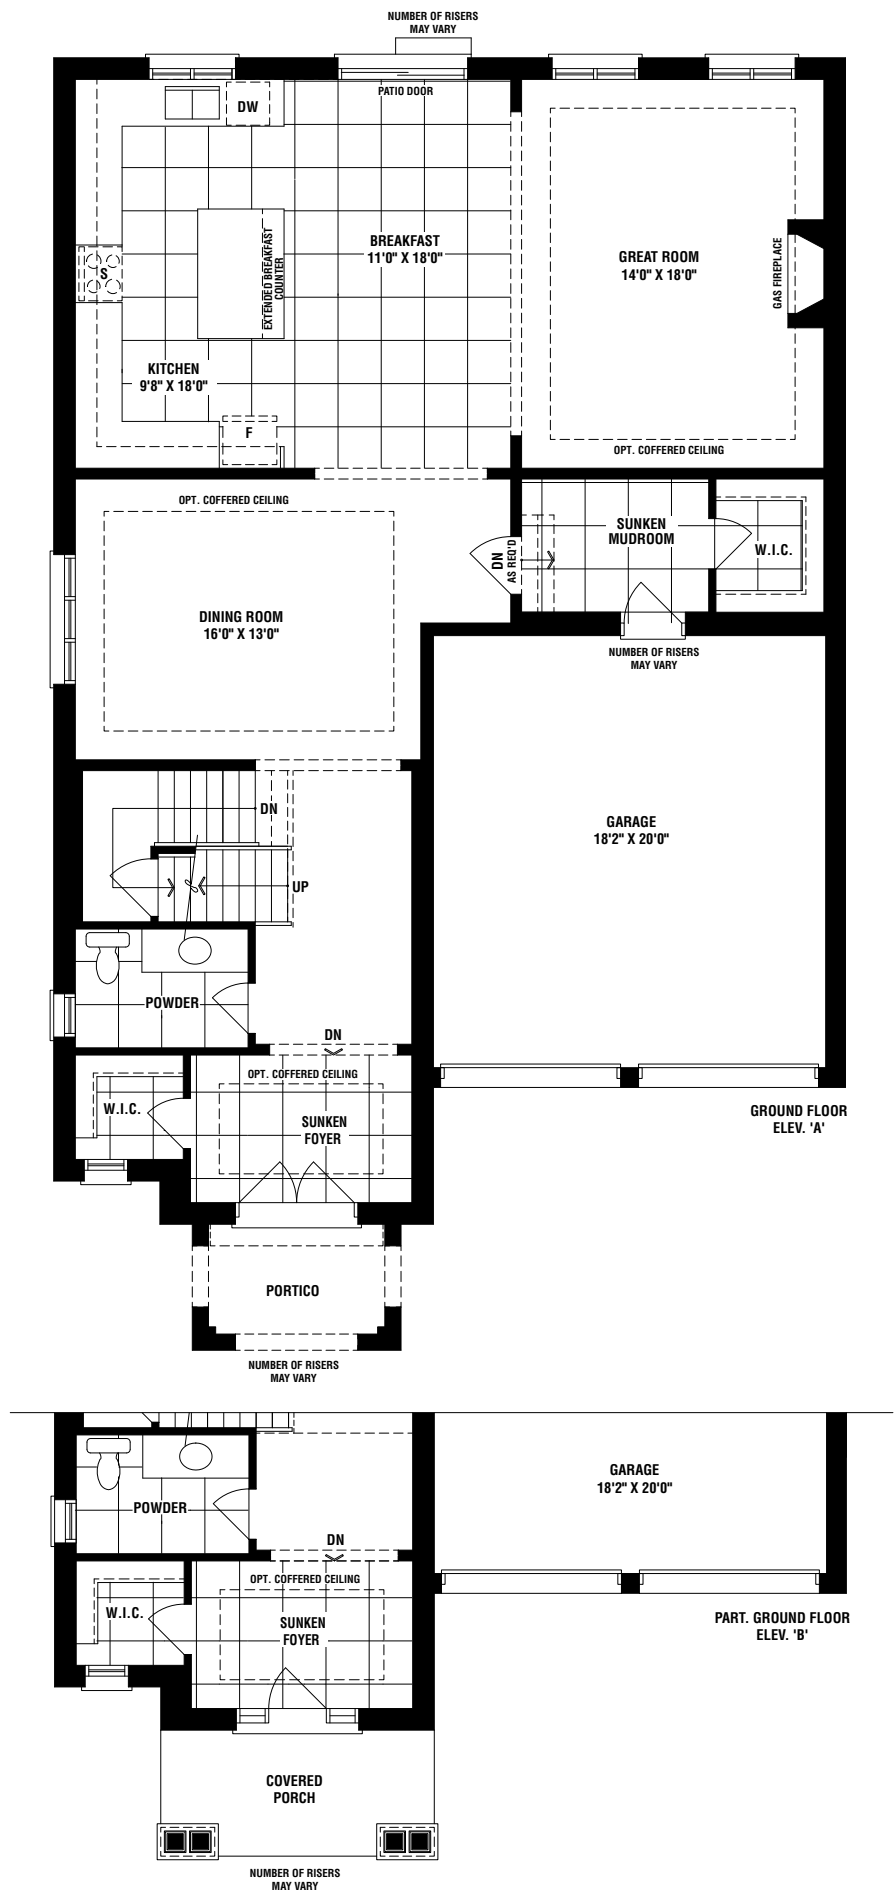

DEER CREEK

3281 sq. ft. {ELEV. A} 3261 sq. ft. {ELEV. B}