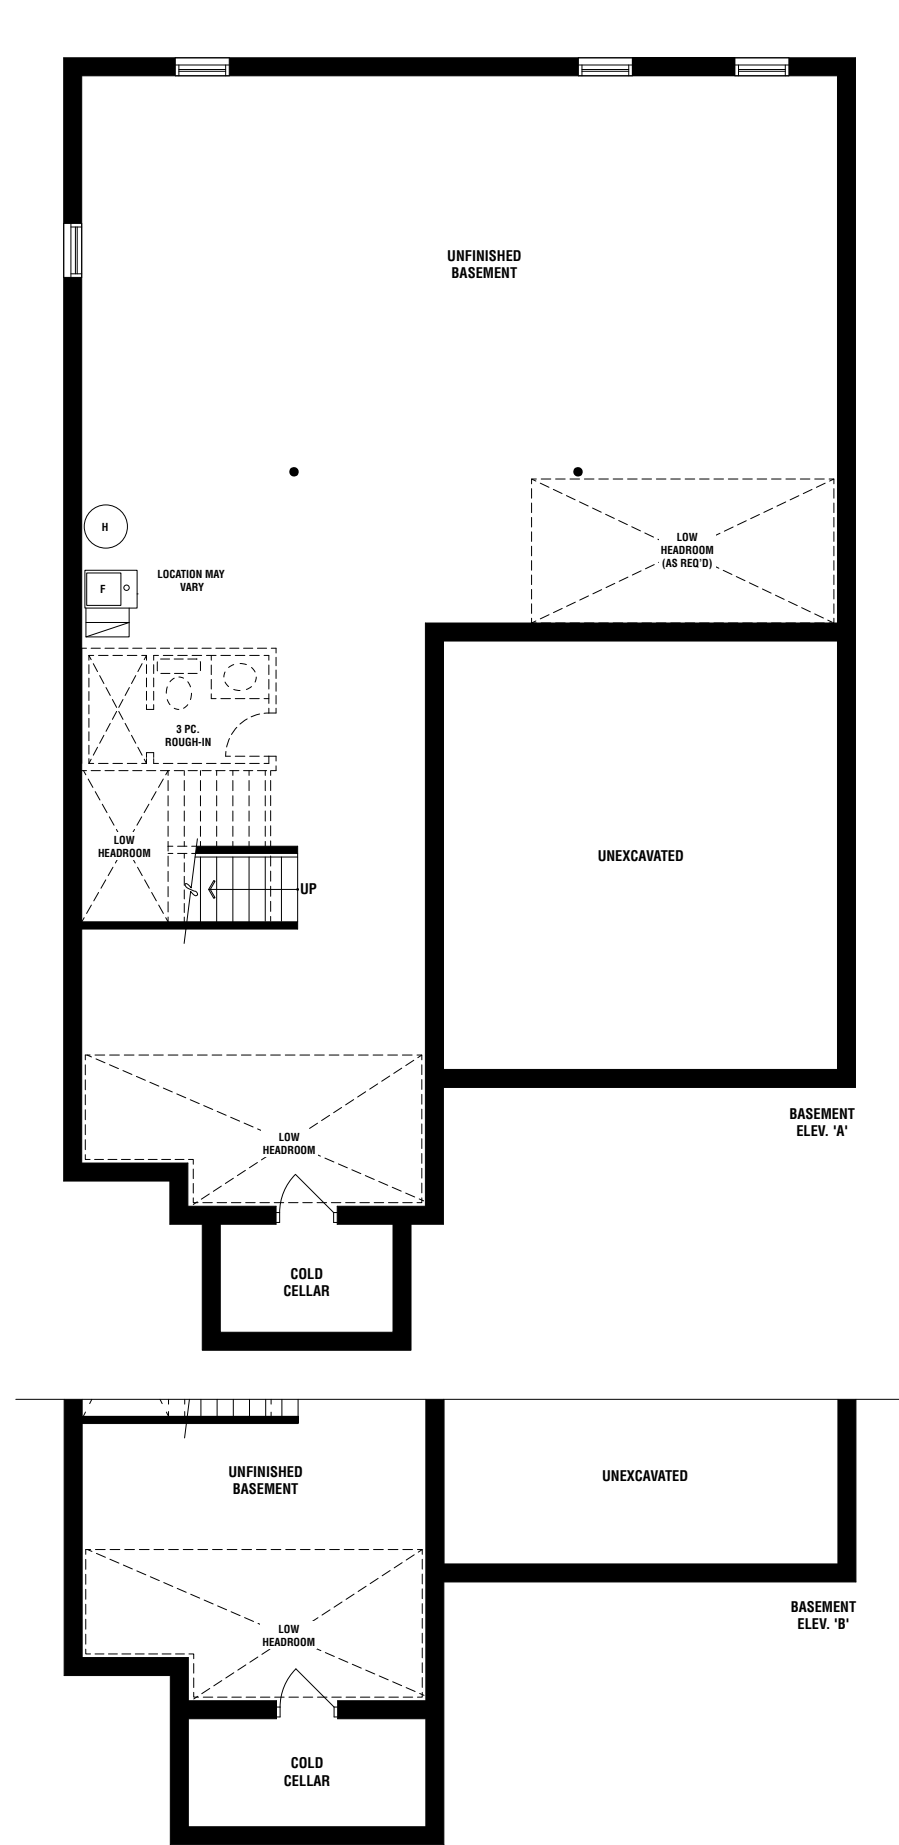

DEER CREEK

3281 sq. ft. {ELEV. A} 3261 sq. ft. {ELEV. B}