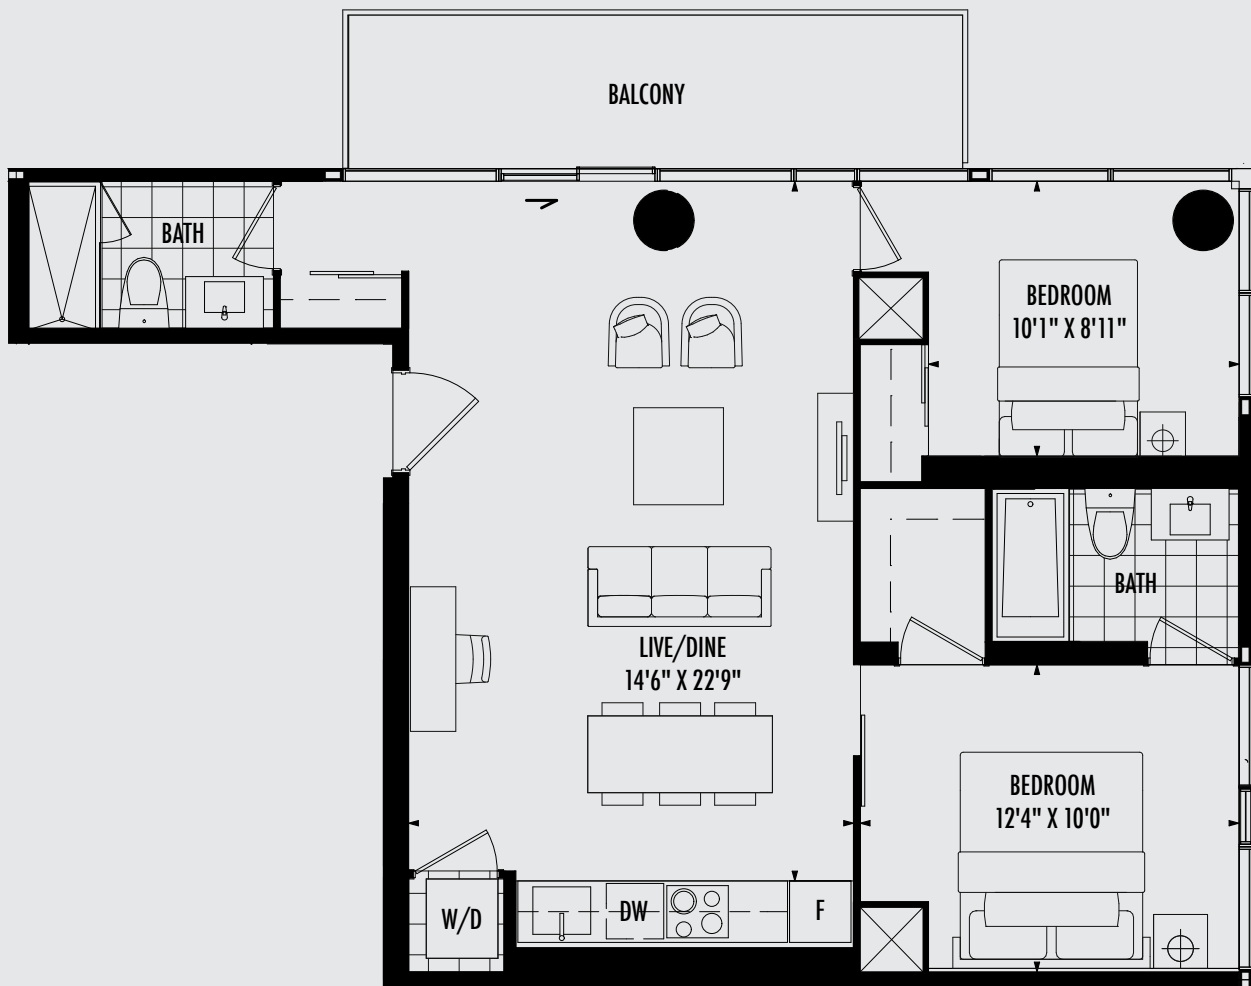

2BD-25

TWO BEDROOM / 829 SQ FT

FLOOR 24-26

DIMENSIONS, SIZES, SPECIFICATIONS, LAYOUTS, AND MATERIALS ARE APPROXIMATE ONLY AND SUBJECT TO CHANGE WITHOUT NOTICE. E. & O.E.