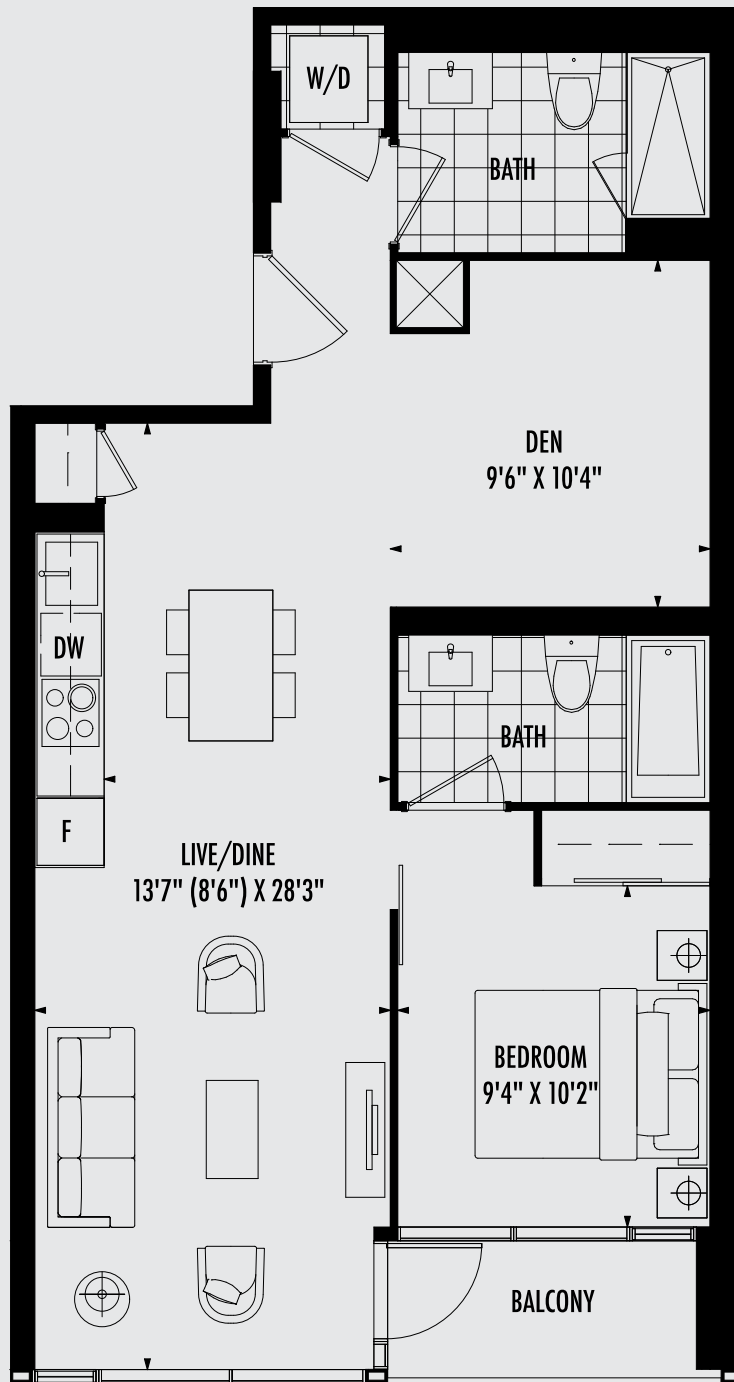

1BD+D-15

ONE BEDROOM+DEN / 747 SQ FT

DIMENSIONS, SIZES, SPECIFICATIONS, LAYOUTS, AND MATERIALS ARE APPROXIMATE ONLY AND SUBJECT TO CHANGE WITHOUT NOTICE. E. & O.E.