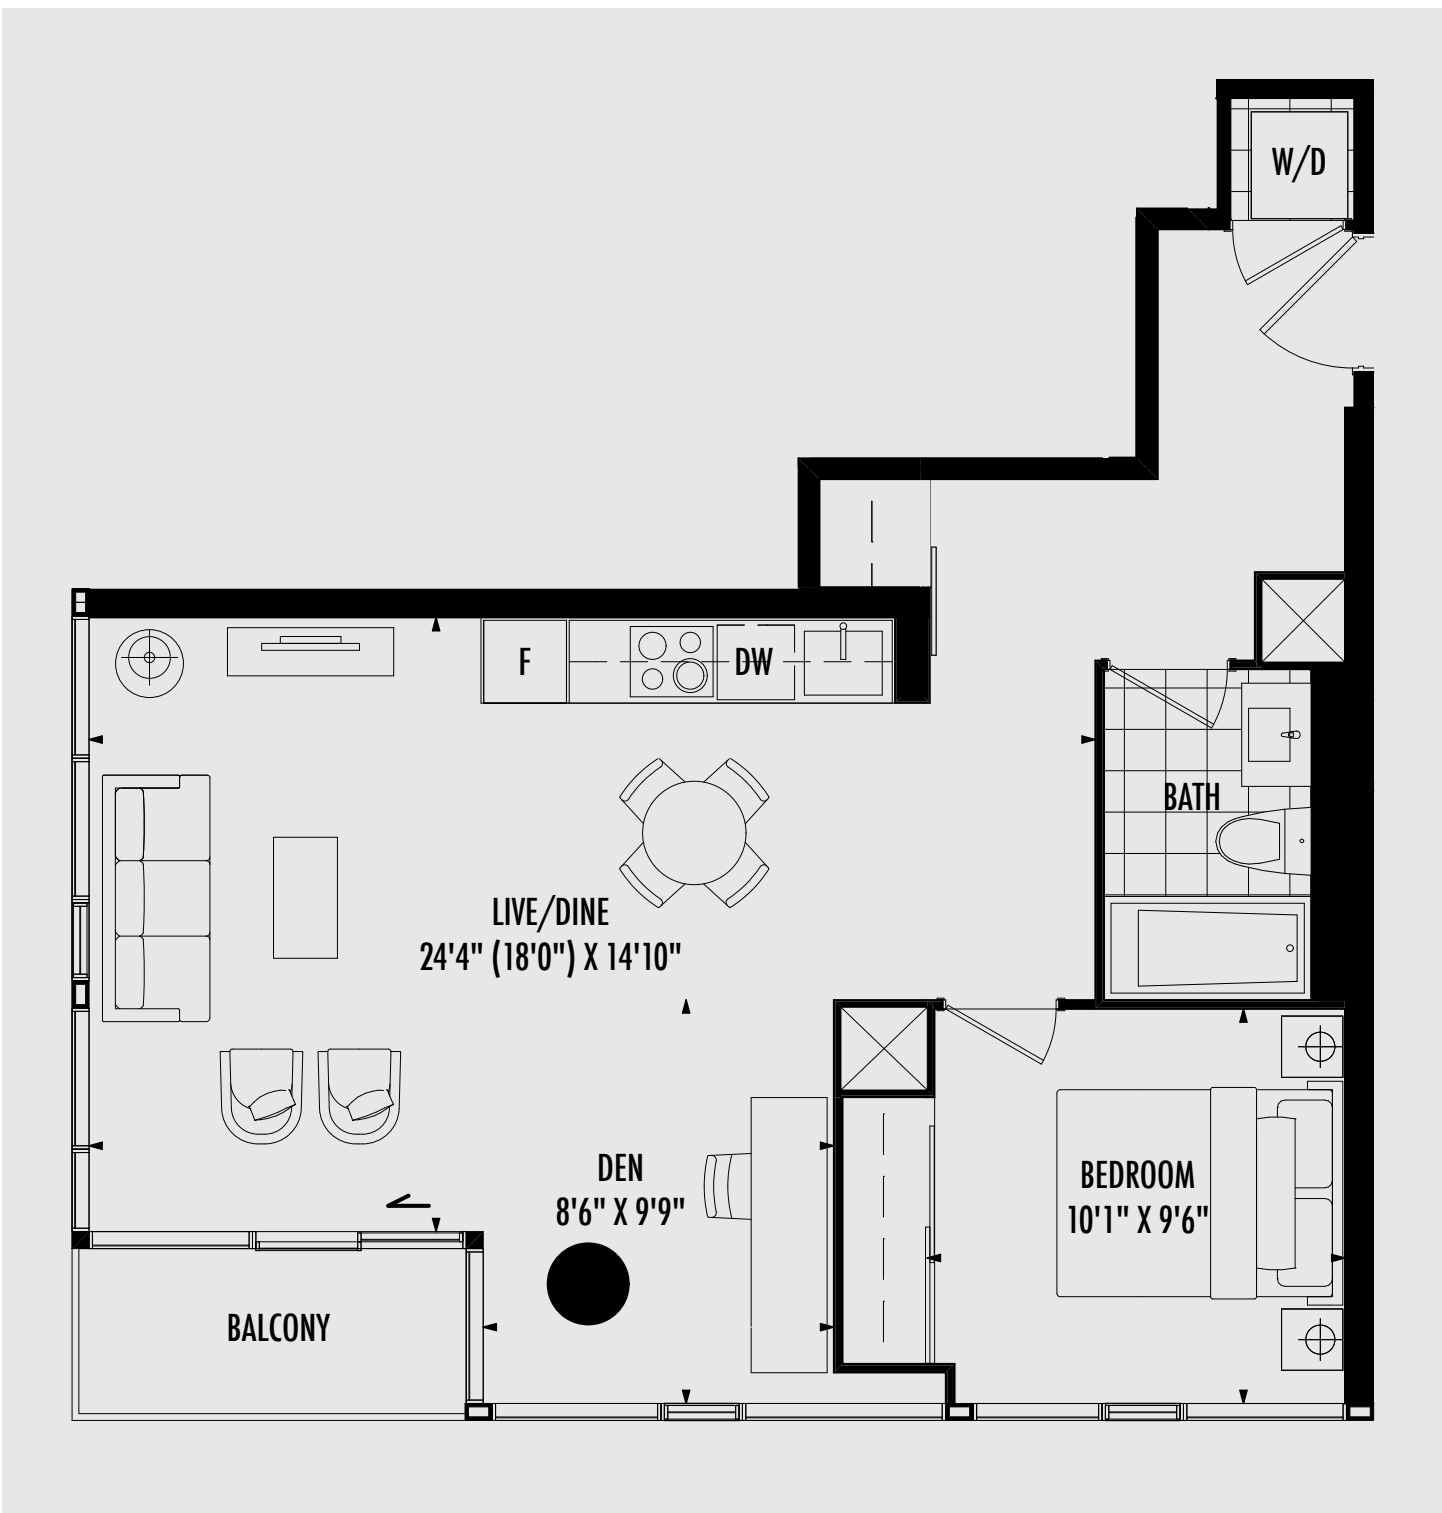

1BD+D-12

ONE BEDROOM + DEN
667, 680 SQ FT

DIMENSIONS, SIZES, SPECIFICATIONS, LAYOUTS, AND MATERIALS ARE APPROXIMATE ONLY AND SUBJECT TO CHANGE WITHOUT NOTICE. E. & O.E.