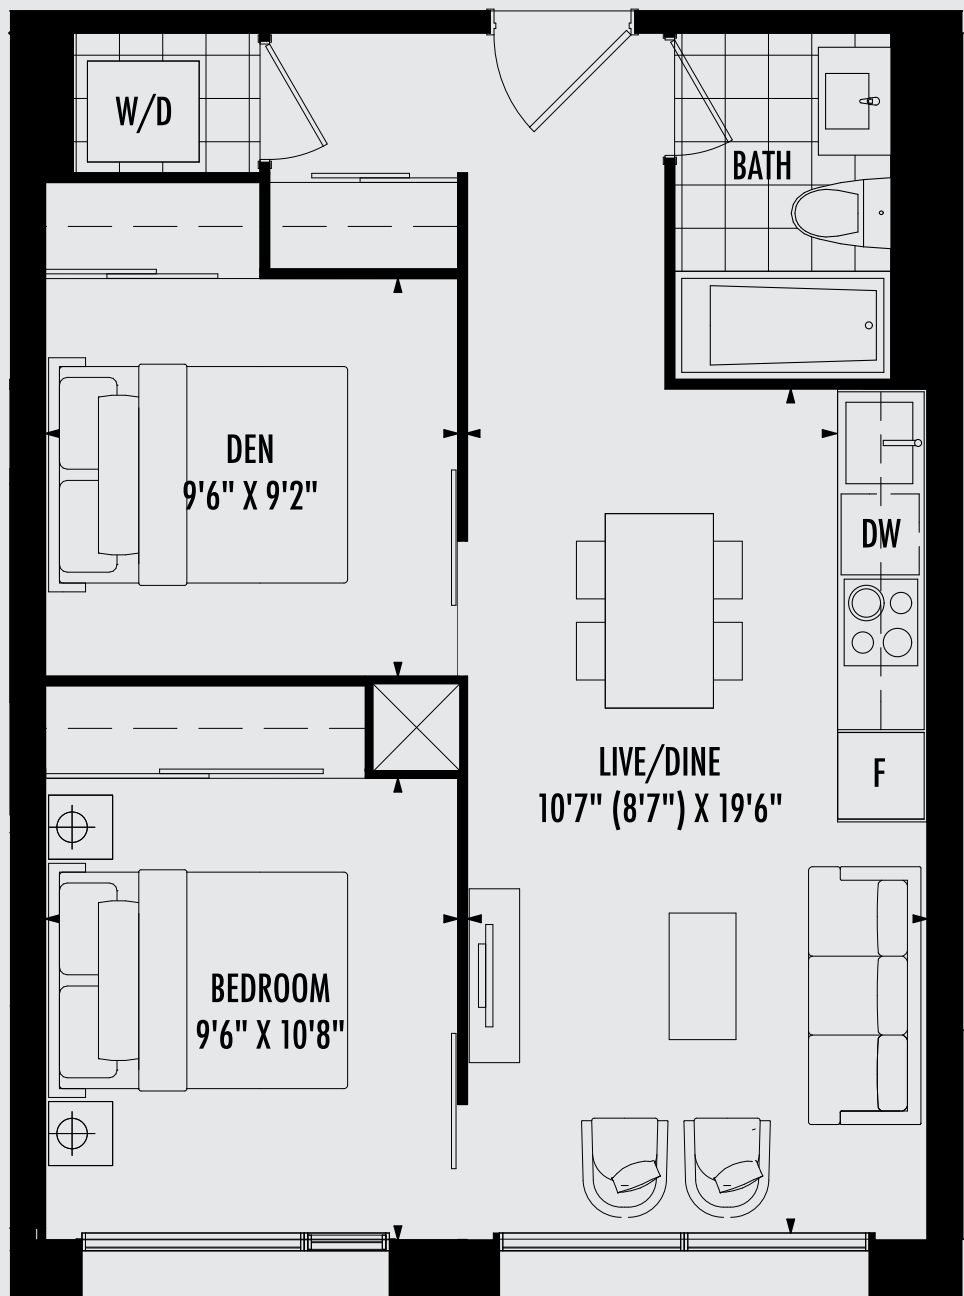

# 1BD+D-10

ONE BEDROOM + DEN / 634 SQ FT

DIMENSIONS, SIZES, SPECIFICATIONS, LAYOUTS, AND MATERIALS ARE APPROXIMATE ONLY AND SUBJECT TO CHANGE WITHOUT NOTICE. E. & O.E.